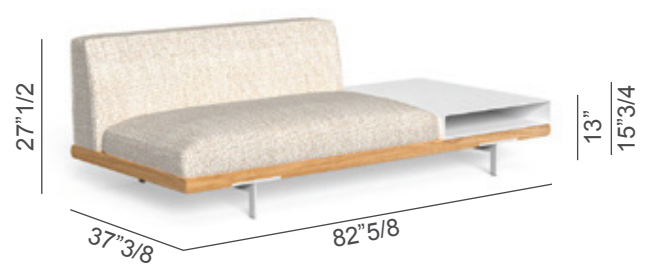

Decorative cushions:

19"5/8

19"5/8

17"3/4

17"3/4

17"3/4

9"7/8

Allure

Suggested compositions

Composition 1

159"3/8W x 65"D x 27"1/2H

Seat height: 15"3/4

Armrest height: 19"1/4

Seat cushion height: 7"7/8

Composition 2

169"1/4W x 120"D x 27"1/2H

Seat height: 15"3/4

Armrest height: 19"1/4

Seat cushion height: 7"7/8

Allure

Composition 3

161"3/8W x 65"D x 27"1/2H

Seat height: 15"3/4

Armrest height: 19"1/4

Seat cushion height: 7"7/8

Composition 4

169"1/4W x 149"5/8D x 27"1/2H

Seat height: 15"3/4

Armrest height: 19"1/4

Seat cushion height: 7"7/8