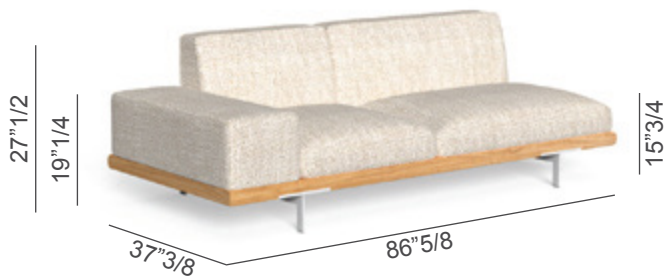

Allure

Design: Christophe Pillet

Description

Sectional with wooden base and aluminum legs. The seats are supported by synthetic elastic belts for outdoor use. Two armrest variants: one in padding covered by fabric, the other with aluminum structure and accoya wooden slats. Cushions in fabric, removable, easy to wash and weather resistant. Quick dry foam padding. Decorative cushions available on demand. Made in Italy.

Suggested compositions

Composition 1

159"3/8W x 65"D x 27"1/2H

Seat height: 15"3/4

Armrest height: 19"1/4

Seat cushion height: 7"7/8

Composition 2

169"1/4W x 120"D x 27"1/2H

Seat height: 15"3/4

Armrest height: 19"1/4

Seat cushion height: 7"7/8

Allure

Composition 3

161"3/8W x 65"D x 27"1/2H

Seat height: 15"3/4

Armrest height: 19"1/4

Seat cushion height: 7"7/8

Composition 4

169"1/4W x 149"5/8D x 27"1/2H

Seat height: 15"3/4

Armrest height: 19"1/4

Seat cushion height: 7"7/8