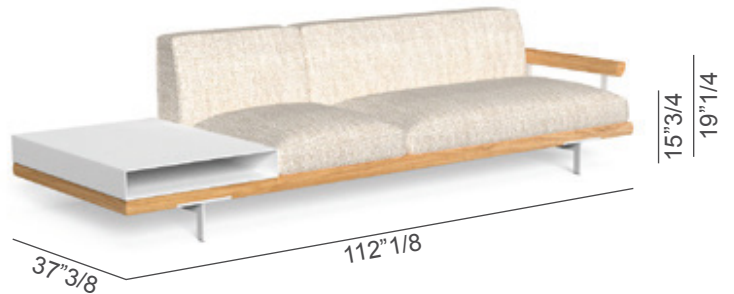

Allure

Design: Christophe Pillet

Description

Sectional with wooden base and aluminum legs. The seats are supported by synthetic elastic belts for outdoor use. Two armrest variants: one in padding covered by fabric, the other with aluminum structure and accoya wooden slats. Cushions in fabric, removable, easy to wash and weather resistant. Quick dry foam padding. Decorative cushions available on demand. Made in Italy.

Suggested compositions

Composition 1

159"3/8W x 65"D x 27"1/2H

Seat height: 15"3/4

Armrest height: 19"1/4

Seat cushion height: 7"7/8

Composition 2

169"1/4W x 120"D x 27"1/2H

Seat height: 15"3/4

Armrest height: 19"1/4

Seat cushion height: 7"7/8

Allure

Composition 3

161"3/8W x 65"D x 27"1/2H

Seat height: 15"3/4

Armrest height: 19"1/4

Seat cushion height: 7"7/8

Composition 4

169"1/4W x 149"5/8D x 27"1/2H

Seat height: 15"3/4

Armrest height: 19"1/4

Seat cushion height: 7"7/8