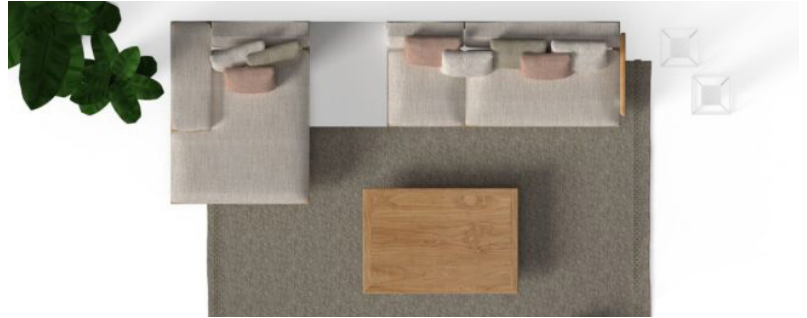

Allure

Design: Christophe Pillet

Description

Sectional with wooden base and aluminum legs. The seats are supported by synthetic elastic belts for outdoor use. Two armrest variants: one in padding covered by fabric, the other with aluminum structure and accoya wooden slats. Cushions in fabric, removable, easy to wash and weather resistant. Quick dry foam padding. Decorative cushions available on demand. Made in Italy.

Suggested compositions

Composition 1

159"3/8W x 65"D x 27"1/2H

Seat height: 15"3/4

Armrest height: 19"1/4

Seat cushion height: 7"7/8

Composition 2

169"1/4W x 120"D x 27"1/2H

Seat height: 15"3/4

Armrest height: 19"1/4

Seat cushion height: 7"7/8

Allure

Composition 3

161"3/8W x 65"D x 27"1/2H

Seat height: 15"3/4

Armrest height: 19"1/4

Seat cushion height: 7"7/8

Composition 4

169"1/4W x 149"5/8D x 27"1/2H

Seat height: 15"3/4

Armrest height: 19"1/4

Seat cushion height: 7"7/8