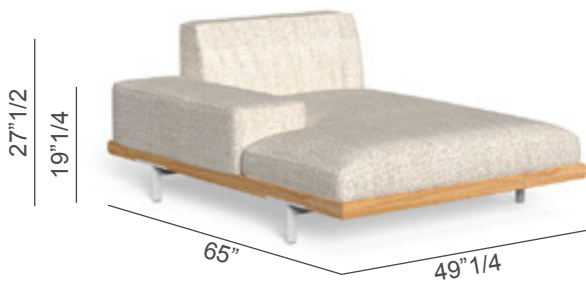

Allure

Design: Christophe Pillet

Description

Sectional with wooden base and aluminum legs. The seats are supported by synthetic elastic belts for outdoor use. Two armrest variants: one in padding covered by fabric, the other with aluminum structure and accoya wooden slats. Cushions in fabric, removable, easy to wash and weather resistant. Quick dry foam padding. Decorative cushions available on demand. Made in Italy.

Suggested compositions

Composition 1

159"3/8W x 65"D x 27"1/2H

Seat height: 15"3/4

Armrest height: 19"1/4

Seat cushion height: 7"7/8

Composition 2

169"1/4W x 120"D x 27"1/2H

Seat height: 15"3/4

Armrest height: 19"1/4

Seat cushion height: 7"7/8

Allure

Composition 3

161"3/8W x 65"D x 27"1/2H

Seat height: 15"3/4

Armrest height: 19"1/4

Seat cushion height: 7"7/8

Composition 4

169"1/4W x 149"5/8D x 27"1/2H

Seat height: 15"3/4

Armrest height: 19"1/4

Seat cushion height: 7"7/8