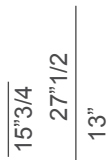

Suggested compositions

Composition 1

159"3/8W x 65"D x 27"1/2H

Seat height: 15"3/4

Armrest height: 19"1/4

Seat cushion height: 7"7/8

Composition 2

169"1/4W x 120"D x 27"1/2H

Seat height: 15"3/4

Armrest height: 19"1/4

Seat cushion height: 7"7/8

Allure

Composition 3

161"3/8W x 65"D x 27"1/2H

Seat height: 15"3/4

Armrest height: 19"1/4

Seat cushion height: 7"7/8

Composition 4

169"1/4W x 149"5/8D x 27"1/2H

Seat height: 15"3/4

Armrest height: 19"1/4

Seat cushion height: 7"7/8