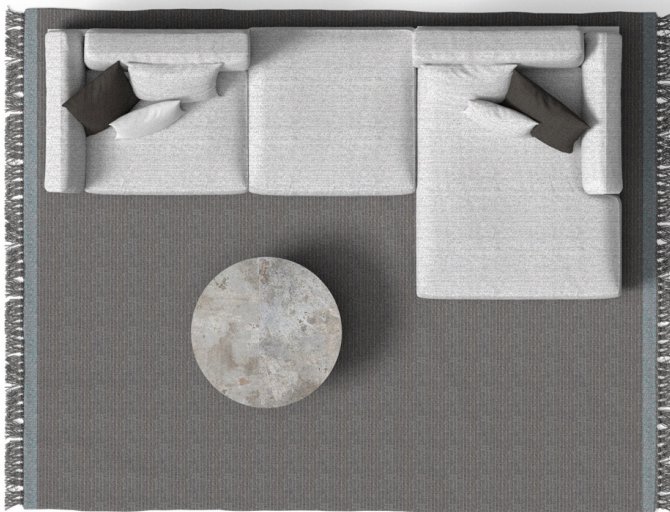

Argo Alu

Design: Ludovica + Roberto Palomba

Description

Sectional with powder-coated aluminum structure, available in white and graphite color. The base frame is covered with a weave of synthetic elastic straps in light grey or dark grey color, matching the structure's color. The seat and backrest cushions are padded with quick dry foam, featuring removable covers in fabric, easy to wash and weather resistant, available in mambo pearl and plain mud color. The various elements available allow to create compositions for every need. Decorative cushions available on demand. Made in Italy.

Decorative cushions:

23"5/8 x 15"3/4

17"3/4 x 17"3/4

17"3/4 x 9"7/8

Argo Alu

Suggested compositions

Composition A:

SOFA DX & OTTOMAN + SOFA XL SX

133"

63"

Other items in this composition:

Leaf coffee table Ø35"3/8

Ribs rug 118"1/8 x 78"3/4

Argo Alu

Composition B:

SOFA DX + OTTOMAN + SOFA XL SX

OTTOMAN: 38"5/8W x 37"3/8D x 15"3/4H

COFFEE TABLE: 39"3/8W x 37"3/8D x 6"1/4H

SOFA CORNER 1 DX: 94"1/2W x 37"3/8D x 25"5/8H

SOFA CORNER 1 SX: 94"1/2W x 37"3/8D x 25"5/8H

SOFA CORNER 2 DX: 85"7/8W x 37"3/8D x 25"5/8H