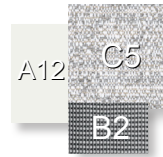

Argo Alu

Design: Ludovica + Roberto Palomba

Description

Sectional with powder-coated aluminum structure, available in white and graphite color. The base frame is covered with a weave of synthetic elastic straps in light grey or dark grey color, matching the structure's color. The seat and backrest cushions are padded with quick dry foam, featuring removable covers in fabric, easy to wash and weather resistant, available in mambo pearl and plain mud color. The various elements available allow to create compositions for every need. Decorative cushions available on demand. Made in Italy.

Argo Alu

Available color combinations:

WHITE STRUCTURE +
LIGHT GREY SYNTHETIC
ELASTIC BELT + MAMBO
PEARL CUSHIONS

GRAPHITE STRUCTURE +
DARK GREY SYNTHETIC
ELASTIC BELT + MAMBO
PEARL CUSHIONS

GRAPHITE STRUCTURE +
DARK GREY SYNTHETIC
ELASTIC BELT + PLAIN
MUD CUSHIONS

Argo Alu

Elements

SOFA DX: 85"7/8W x 37"3/8D x 25"5/8H

SOFA SX: 85"7/8W x 37"3/8D x 25"5/8H

SOFA DX & OTTOMAN: 85"7/8W x 37"3/8D x 25"5/8H

SOFA SX & OTTOMAN: 85"7/8W x 37"3/8D x 25"5/8H

SOFA CX: 38"5/8W x 37"3/8D x 25"5/8H

SOFA CORNER 2 SX: 85"7/8W x 37"3/8D x 25"5/8H

SOFA XL DX: 47"1/4W x 63"D x 25"5/8H

SOFA XL SX: 47"1/4W x 63"D x 25"5/8H

SOFA DX

SOFA SX

SOFA DX & OTTOMAN

SOFA SX & OTTOMAN

SOFA CX