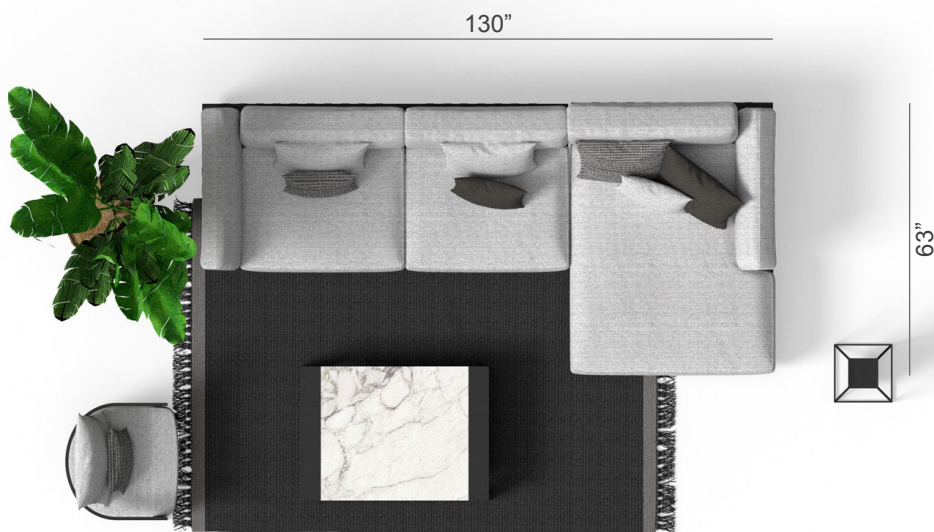

Argo coffee table 61"7/8 x 31"1/2

Argo lounge chair

Tribal floor lamp size medium

Tribal floor lamp size small

Argo Alu

Composition D:
SOFA DX + SOFA XL SX

Other items in this composition:
Argo coffee table 44"1/2 x 31"1/2
Argo lounge chair
Ribs rug 118"1/8 x 78"3/4

Argo Alu

Elements

SOFA DX: 85"7/8W x 37"3/8D x 25"5/8H

SOFA SX: 85"7/8W x 37"3/8D x 25"5/8H

SOFA DX & OTTOMAN: 85"7/8W x 37"3/8D x 25"5/8H

SOFA SX & OTTOMAN: 85"7/8W x 37"3/8D x 25"5/8H

SOFA CX: 38"5/8W x 37"3/8D x 25"5/8H

OTTOMAN: 38"5/8W x 37"3/8D x 15"3/4H

COFFEE TABLE: 39"3/8W x 37"3/8D x 6"1/4H

SOFA CORNER 1 DX: 94"1/2W x 37"3/8D x 25"5/8H

SOFA CORNER 1 SX: 94"1/2W x 37"3/8D x 25"5/8H

SOFA CORNER 2 DX: 85"7/8W x 37"3/8D x 25"5/8H

SOFA CORNER 2 SX: 85"7/8W x 37"3/8D x 25"5/8H

SOFA XL DX: 47"1/4W x 63"D x 25"5/8H

SOFA XL SX: 47"1/4W x 63"D x 25"5/8H

SOFA DX

SOFA SX

SOFA DX & OTTOMAN

SOFA SX & OTTOMAN

SOFA CX