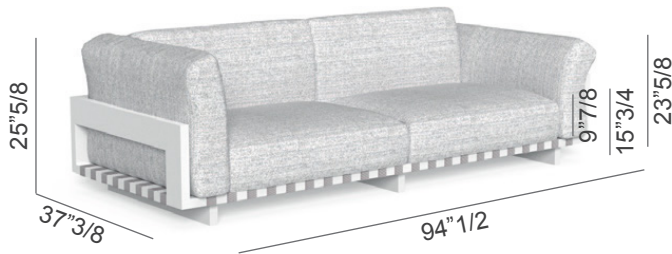

Argo Alu

Elements

SOFA DX: 85"7/8W x 37"3/8D x 25"5/8H

SOFA SX: 85"7/8W x 37"3/8D x 25"5/8H

SOFA DX & OTTOMAN: 85"7/8W x 37"3/8D x 25"5/8H

SOFA SX & OTTOMAN: 85"7/8W x 37"3/8D x 25"5/8H

SOFA CX: 38"5/8W x 37"3/8D x 25"5/8H

OTTOMAN: 38"5/8W x 37"3/8D x 15"3/4H

COFFEE TABLE: 39"3/8W x 37"3/8D x 6"1/4H

SOFA CORNER 1 DX: 94"1/2W x 37"3/8D x 25"5/8H

SOFA CORNER 1 SX: 94"1/2W x 37"3/8D x 25"5/8H

SOFA CORNER 2 DX: 85"7/8W x 37"3/8D x 25"5/8H

SOFA CORNER 2 SX: 85"7/8W x 37"3/8D x 25"5/8H

SOFA XL DX: 47"1/4W x 63"D x 25"5/8H

SOFA XL SX: 47"1/4W x 63"D x 25"5/8H

SOFA DX

SOFA SX

SOFA DX & OTTOMAN

SOFA SX & OTTOMAN

SOFA CX

OTTOMAN

COFFEE TABLE

Argo Alu

SOFA CORNER 1 DX

SOFA CORNER 1 SX

SOFA CORNER 2 DX

SOFA CORNER 2 SX

SOFA XL DX