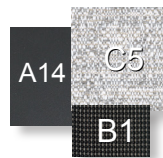

Argo Alu

Design: Ludovica + Roberto Palomba

Description

Sectional with powder-coated aluminum structure, available in white and graphite color. The base frame is covered with a weave of synthetic elastic straps in light grey or dark grey color, matching the structure's color. The seat and backrest cushions are padded with quick dry foam, featuring removable covers in fabric, easy to wash and weather resistant, available in mambo pearl and plain mud color. The various elements available allow to create compositions for every need. Decorative cushions available on demand. Made in Italy.

Argo Alu

Available color combinations:

WHITE STRUCTURE +
LIGHT GREY SYNTHETIC
ELASTIC BELT + MAMBO
PEARL CUSHIONS

GRAPHITE STRUCTURE +
DARK GREY SYNTHETIC
ELASTIC BELT + MAMBO
PEARL CUSHIONS

GRAPHITE STRUCTURE +
DARK GREY SYNTHETIC
ELASTIC BELT + PLAIN
MUD CUSHIONS

Argo Alu

Elements

SOFA DX: 85"7/8W x 37"3/8D x 25"5/8H

SOFA SX: 85"7/8W x 37"3/8D x 25"5/8H

SOFA DX & OTTOMAN: 85"7/8W x 37"3/8D x 25"5/8H

SOFA SX & OTTOMAN: 85"7/8W x 37"3/8D x 25"5/8H

SOFA CX: 38"5/8W x 37"3/8D x 25"5/8H

SOFA CORNER 2 SX: 85"7/8W x 37"3/8D x 25"5/8H

SOFA XL DX: 47"1/4W x 63"D x 25"5/8H

SOFA XL SX: 47"1/4W x 63"D x 25"5/8H

SOFA DX

SOFA SX

SOFA DX & OTTOMAN

SOFA SX & OTTOMAN

SOFA CX