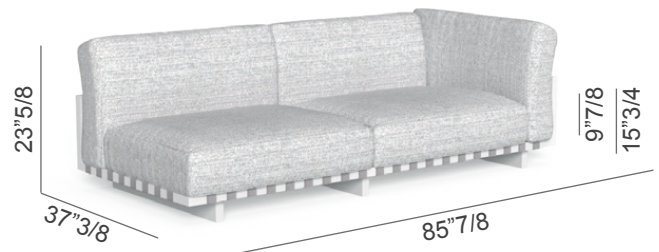

Argo Alu

Elements

SOFA DX: 85"7/8W x 37"3/8D x 25"5/8H

SOFA SX: 85"7/8W x 37"3/8D x 25"5/8H

SOFA DX & OTTOMAN: 85"7/8W x 37"3/8D x 25"5/8H

SOFA SX & OTTOMAN: 85"7/8W x 37"3/8D x 25"5/8H

SOFA CX: 38"5/8W x 37"3/8D x 25"5/8H

OTTOMAN: 38"5/8W x 37"3/8D x 15"3/4H

COFFEE TABLE: 39"3/8W x 37"3/8D x 6"1/4H

SOFA CORNER 1 DX: 94"1/2W x 37"3/8D x 25"5/8H

SOFA CORNER 1 SX: 94"1/2W x 37"3/8D x 25"5/8H

SOFA CORNER 2 DX: 85"7/8W x 37"3/8D x 25"5/8H

SOFA CORNER 2 SX: 85"7/8W x 37"3/8D x 25"5/8H

SOFA XL DX: 47"1/4W x 63"D x 25"5/8H

SOFA XL SX: 47"1/4W x 63"D x 25"5/8H

SOFA DX

SOFA SX

SOFA DX & OTTOMAN

SOFA SX & OTTOMAN

SOFA CX

OTTOMAN

COFFEE TABLE

Argo Alu

SOFA CORNER 1 DX

SOFA CORNER 1 SX

SOFA CORNER 2 DX

SOFA CORNER 2 SX

SOFA XL DX