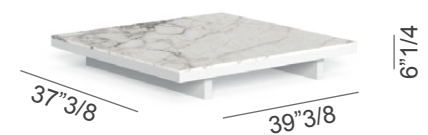

COFFEE TABLE