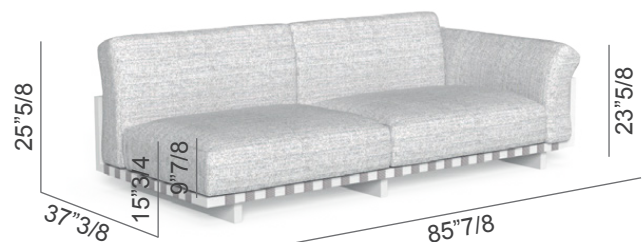

Argo Alu

Elements

SOFA DX: 85"7/8W x 37"3/8D x 25"5/8H

SOFA SX: 85"7/8W x 37"3/8D x 25"5/8H

SOFA DX & OTTOMAN: 85"7/8W x 37"3/8D x 25"5/8H

SOFA SX & OTTOMAN: 85"7/8W x 37"3/8D x 25"5/8H

SOFA CX: 38"5/8W x 37"3/8D x 25"5/8H

OTTOMAN: 38"5/8W x 37"3/8D x 15"3/4H

COFFEE TABLE: 39"3/8W x 37"3/8D x 6"1/4H

SOFA CORNER 1 DX: 94"1/2W x 37"3/8D x 25"5/8H

SOFA CORNER 1 SX: 94"1/2W x 37"3/8D x 25"5/8H

SOFA CORNER 2 DX: 85"7/8W x 37"3/8D x 25"5/8H

SOFA CORNER 2 SX: 85"7/8W x 37"3/8D x 25"5/8H

SOFA XL DX: 47"1/4W x 63"D x 25"5/8H

SOFA XL SX: 47"1/4W x 63"D x 25"5/8H

SOFA DX

SOFA SX

SOFA DX & OTTOMAN

SOFA SX & OTTOMAN

SOFA CX