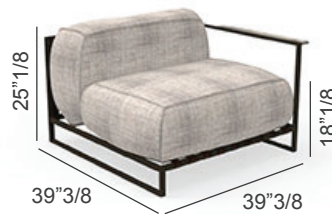

Casilda

Elements

Sofa DX) 39"3/8W x 39"3/8D x 25"1/8H

Sofa SX) 39"3/8W x 39"3/8D x 25"1/8H

Sofa CX) 37"3/8W x 39"3/8D x 25"1/8H

Sofa Corner) 39"3/8W x 39"3/8D x 25"1/8H

Elements seat height: 18"1/8

Sofa DX

Sofa SX

Sofa CX

Sofa Corner

Example of composition:

Sofa DX + Sofa CX + Sofa CX + Sofa Corner + Sofa CX + Sofa SX

Casilda

Composition A

SOFA DX + SOFA CX + COFFEE TABLE 100 + SOFA SX

Size: 155"1/2W x 39"3/8D x 25"1/8H (SH: 18"1/8 , AH: 23"5/8)

Other items in this composition:

- Casilda Lamp L

Casilda

Composition B

SOFA DX + SOFA CX x2 + SOFA SX

Size: 153"1/2W x 39"3/8D x 25"1/8H (SH: 18"1/8 , AH: 23"5/8)

153"1/2

39"3/8

Other items in this composition:

- Casilda Lamp L
- Casilda Lamp S
- Casilda Coffee table 55"1/8
- Cottage Armchair

Casilda

Composition C

SOFA DX + SOFA CX x3 + SOFA CORNER + SOFA SX

Size: 153"1/2W x 116"1/8D x 25"1/8H (SH: 18"1/8 , AH: 23"5/8)