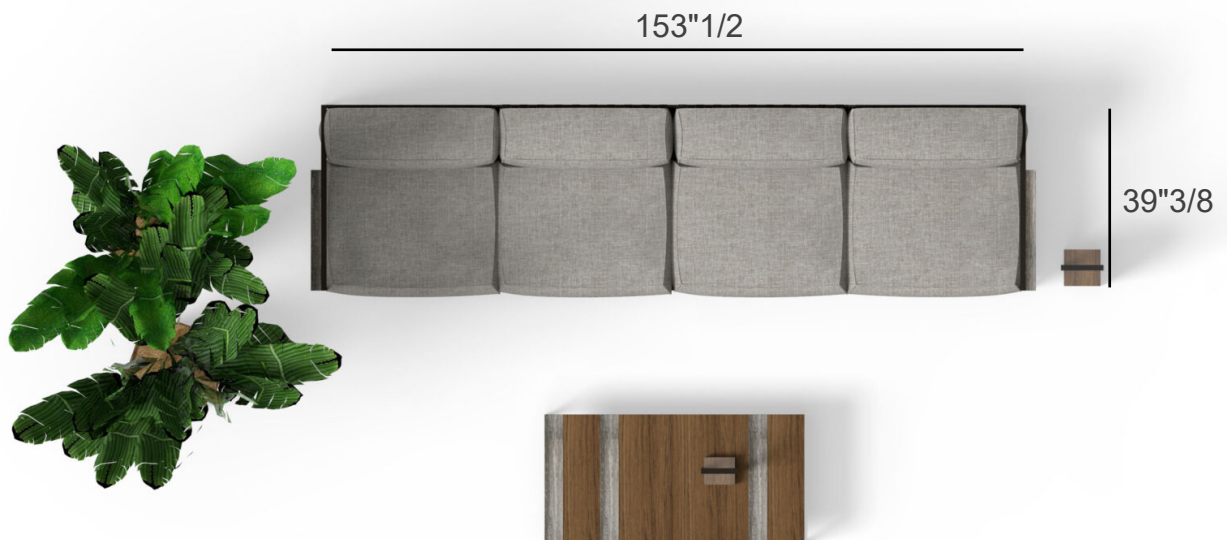

Other items in this composition:

- Casilda coffee table 39"3/8
- Casilda Armchair

Casilda

Composition D

SOFA DX + SOFA CX x2 + SOFA CORNER + SOFA SX + COFFEE TABLE 100

Size: 153"1/2W x 116"1/8D x 25"1/8H (SH: 18"1/8 , AH: 23"5/8)

Other items in this composition:

- Casilda Armchair
- Casilda Ottoman

Casilda

Composition E

SOFA DX + SOFA CX x2 + SOFA SX

Size: 153"1/2W x 39"3/8D x 25"1/8H (SH: 18"1/8 , AH: 23"5/8)

Other items in this composition:

- Casilda coffee table 55"1/8 x 27"1/2
- Casilda Lamp S
- Casilda Lamp L

Casilda

Composition F

SOFA DX + SOFA CX + SOFA SX

Size: 116"1/8W x 39"3/8D x 25"1/8H (SH: 18"1/8 , AH: 23"5/8)

Other items in this composition:

- Casilda coffee table 39"3/8
- Casilda Armchair x 2
- Casilda Lamp L

Casilda

Composition G

SOFA DX + SOFA CX x2 + SOFA SX

Size: 153"1/2W x 39"3/8D x 25"1/8H (SH: 18"1/8 , AH: 23"5/8)

Other items in this composition: