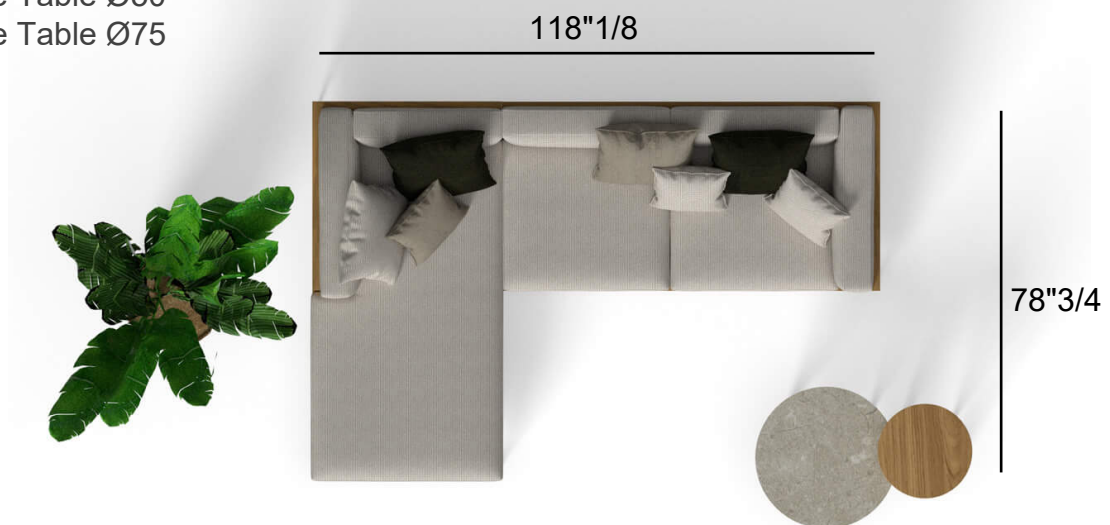

Decorative cushions) 17"3/4 x 17"3/4

Sofa DX

Sofa SX

Sofa CX

Sofa Lounge DX

Sofa Lounge SX

Rectangular coffee table

Square coffee table

Example of composition: Sofa DX + Sofa Lounge SX

(For more specifications, please refer to "Finishes & Materials")

Cleo

Composition A

SOFA LOUNGE DX + SOFA SX

Size: 118"1/8W x 78"3/4D x 25"1/2H (SH: 15"3/4)

Other items in this composition:

- Cleo Coffee Table Ø50
- Cleo Coffee Table Ø75

Cleo

Composition B

SOFA LOUNGE DX XL + SOFA CX +
RECTANGULAR COFFEE TABLE

Size: 153"1/2W x 65"D x 25"1/2H (SH: 15"3/4)

Other items in this composition:

- Cleo Lantern
- Cleo Coffee Table 39"3/8
- Quadro Carpet
- Cleo Lounge Chair

Cleo

Composition C

SOFA DX + SOFA SX + SQUARE COFFEE TABLE

Size: 118"1/8W x 118"1/8D x 25"1/2H (SH: 15"3/4)

Other items in this composition: