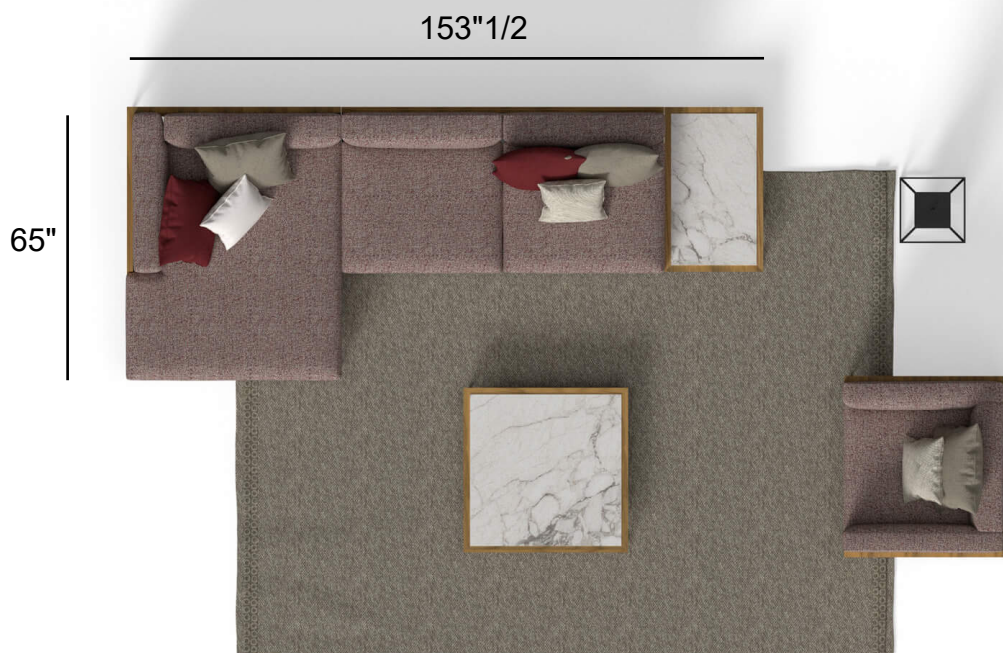

Example of composition: Sofa DX + Sofa Lounge SX

(For more specifications, please refer to "Finishes & Materials")

Cleo

Composition A

SOFA LOUNGE DX + SOFA SX

Size: 118"1/8W x 78"3/4D x 25"1/2H (SH: 15"3/4)

Other items in this composition:

- Cleo Coffee Table Ø50
- Cleo Coffee Table Ø75

Cleo

Composition B

SOFA LOUNGE DX XL + SOFA CX +
RECTANGULAR COFFEE TABLE

Size: 153"1/2W x 65"D x 25"1/2H (SH: 15"3/4)

Other items in this composition:

- Cleo Lantern
- Cleo Coffee Table 39"3/8
- Quadro Carpet
- Cleo Lounge Chair

Cleo

Composition C

SOFA DX + SOFA SX + SQUARE COFFEE TABLE

Size: 118"1/8W x 118"1/8D x 25"1/2H (SH: 15"3/4)

Other items in this composition:

- Cleo Coffee Table Ø39"3/8
- Cleo Side Table Ø13"3/4
- Quadro Carpet
- Cleo Lounge Chair

Cleo

Composition D

SOFA LOUNG DX XL + SOFA SX + SQUARE
COFFEE TABLE

Size: 169"3/4W x 65"D x 25"1/2H (SH: 15"3/4)

Other items in this composition: