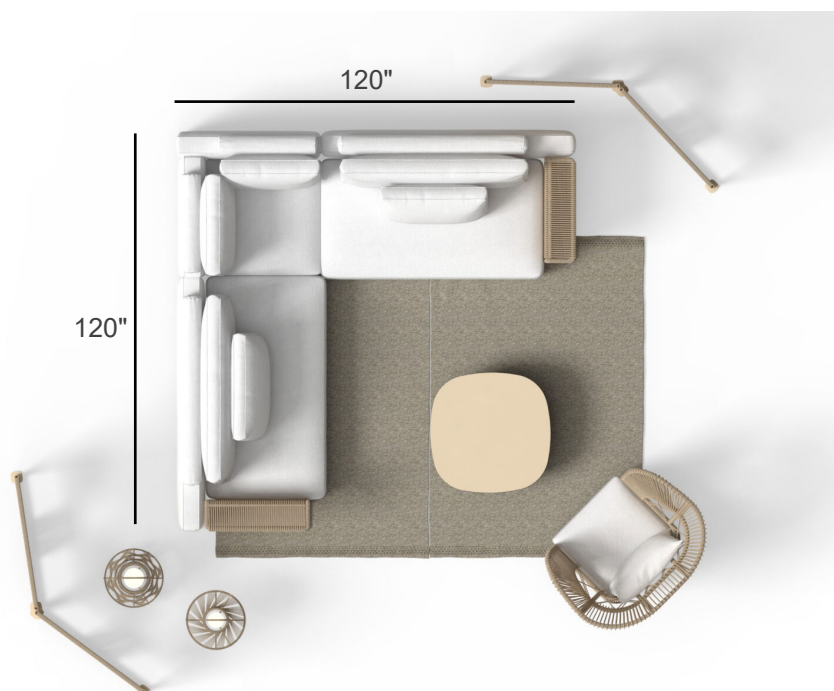

Cliff Déco

Composition B

SOFA DX + SOFA CORNER + SOFA SX

SIZE: 120"W x 120"D x 41"3/8H (SH: 17"3/8)

Other items in this composition:

- Cliff Cofee table L
- Scacco Partitions
- Quadro Carpet
- Tribal Lamps
- Cliff Deco Lounge Chair