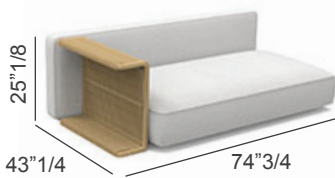

#### **Combinations:**

- A) Backrest:** Beige fabric (C42) / **Seat cushion:** Beige fabric (C42) / **Armrest:** Beige rope (R9).
- B) Backrest:** Plain white fabric (C49) / **Seat cushion:** Plain white fabric (C49) / **Armrest:** Beige rope (R9).
- C) Backrest:** Dark grey fabric (C48) / **Seat cushion:** Dark grey fabric (C48) / **Armrest:** Dark grey rope (R10).

**Optional decorative cushions:** Beige (C42), Dark grey (C48) or Plain white (C49) fabric.

**Optional cushions with neckroll:** Beige (C42), Dark grey (C48) or Plain white (C49) fabric.

**Sofa Lounge XL DX)** 64"1/8W x 58"1/4D x 25"1/8H  
**Sofa Lounge XL SX)** 64"1/8W x 58"1/4D x 25"1/8H  
**Ottoman)** 35"3/8W x 35"3/8D x 15"H  
**Elements seat height: 15"**

Sofa DX

Sofa SX

Sofa CX

Sofa Corner