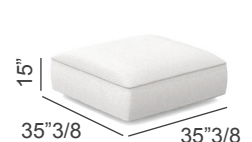

Ottoman

Optional cushions

Cushions with neckroll for fabric backrest:

31"1/2 x 23"5/8
43"1/4 x 23"5/8
55"1/8 x 23"5/8

Decorative cushions for fabric backrest:

31"1/2 x 23"5/8