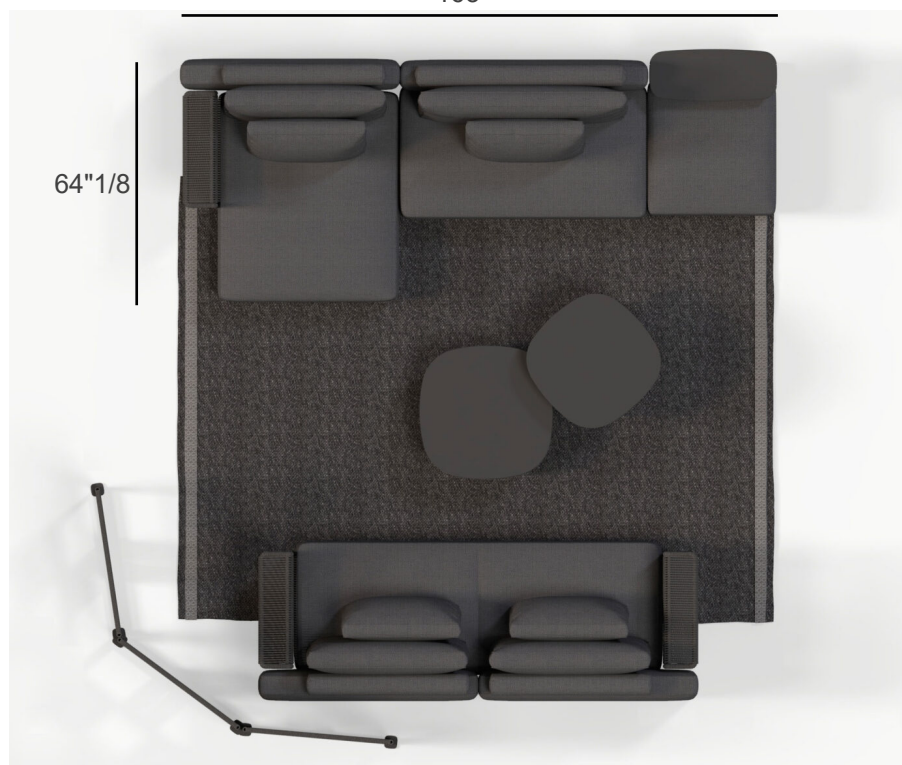

### Composition C

SOFA LOUNGE DX XL + SOFA CX + POUF + COFFEE  
TABLE SMALL + SOFA (112"5/8W X 44"7/8D X 25"1/8H)

SIZE: 163"W x 64"1/8D x 41"3/8H (SH: 17"3/8)

Other items in this composition:

- Cliff Coffee table M
- Cliff Coffee table L
- Scacco Partition
- Quadro Carpet

163"