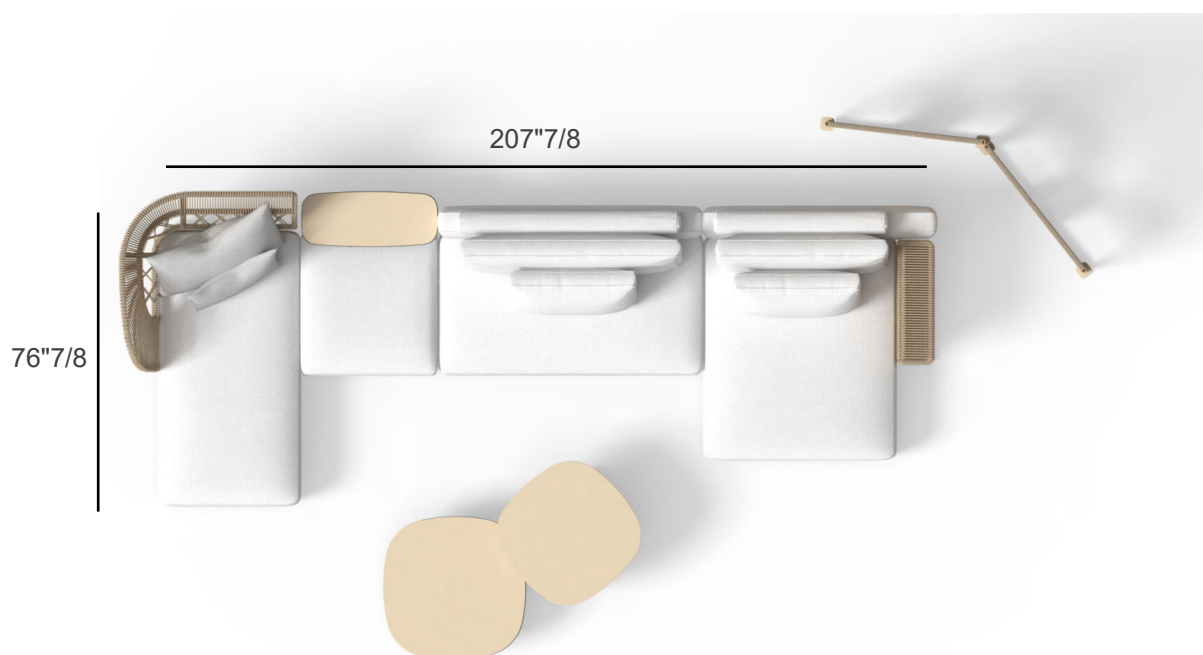

### Composition A

SOFA LOUNGE DX + POUF + SOFA CX + SOFA LOUNGE SX XL  
+ COFFEE TABLE S

**Other items in this composition:**

- Cliff Coffee table M
- Cliff Coffee table L
- Scacco Partition

**SIZE:** 207"7/8W x 76"7/8D x 41"3/8H (SH: 17"3/8)