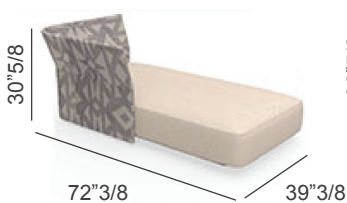

Sofa Lounge SX) 72"3/8W x 39"3/8D x 30"5/8H

Sofa Lounge XL DX) 61"W x 52"3/4D x 30"5/8H

Sofa Lounge XL SX) 61"W x 52"3/4D x 30"5/8H

Sofa) 105"1/2W x 39"3/8D x 30"5/8H

Ottoman) 35"3/8W x 35"3/8D x 15"H

Elements seat height: 15"

Sofa DX

Sofa SX

Sofa CX

Sofa Corner

Sofa Lounge DX

Sofa Lounge SX

Sofa Lounge XL DX

Sofa Lounge XL SX