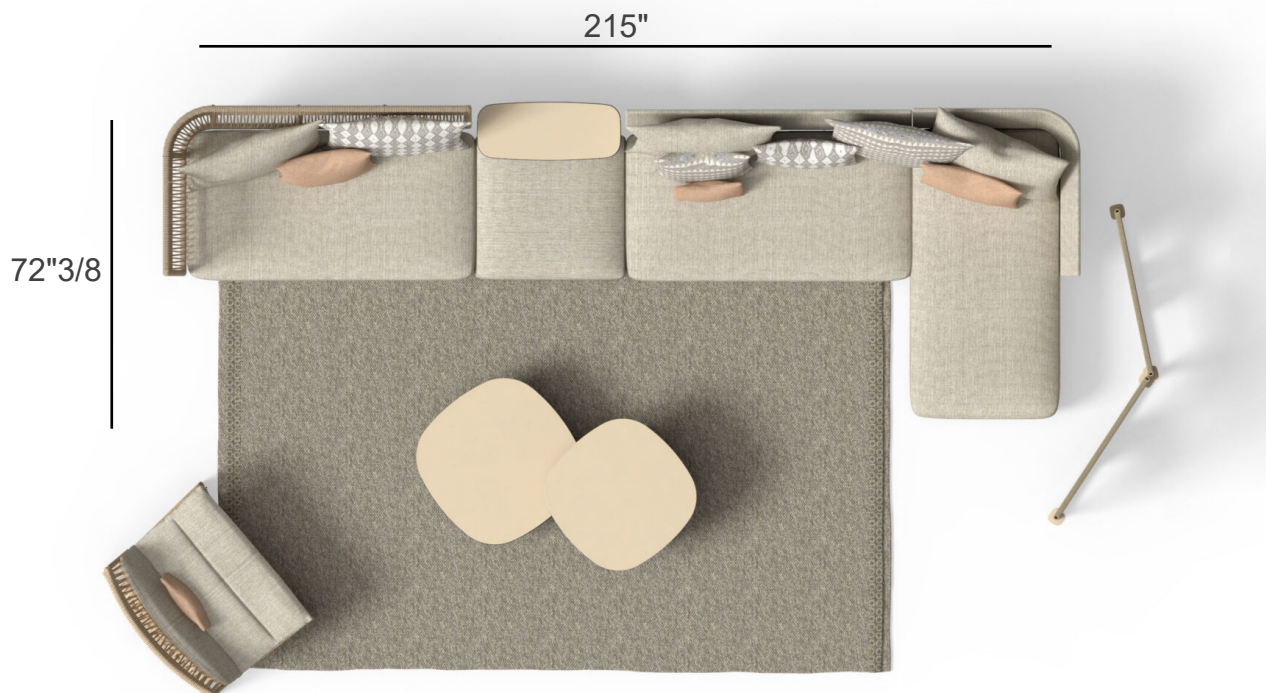

160"5/8

61"

Cliff

Composition C

SOFA DX + SOFA LOUNGE SX XL

SIZE: 125"1/8W x 61"D x 28"3/8H (SH: 17"3/8)

Other items in this composition:

- Cliff Coffee Table Large
- Tribal Lamp S
- Tribal Lamp M
- Tribal Lamp L
- Scacco Partition

Cliff

Composition D

SOFA DX + OTTOMAN + SOFA CX + SOFA LOUNGE SX
+ COFFEE TABLE SMALL

SIZE: 215"W x 72"3/8D x 28"3/8H (SH: 17"3/8)

Other items in this composition:

- Cliff Coffee Table Medium
- Cliff Coffee Table Large
- Scacco Partition
- Quadro Carpet
- Cliff Lounge Chair

Cliff

Composition E

SOFA LOUNGE DX + SOFA CX + OTTOMAN + COFFEE TABLE SMALL

SIZE: 142"1/2W x 72"3/8D x 28"3/8H (SH: 17"3/8)

Other items in this composition:

- Cliff Coffee Table Medium
- Cliff Coffee Table Large
- Tribal Lamp S
- Quadro Carpet
- Cliff Lounge Chair x2