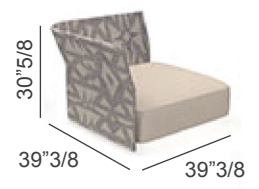

Cliff

Elements

Sofa DX) 72"3/8W x 39"3/8D x 30"5/8H

Sofa SX) 72"3/8W x 39"3/8D x 30"5/8H

Sofa CX) 68"7/8W x 39"3/8D x 30"5/8H

Sofa Corner) 39"3/8W x 39"3/8D x 30"5/8H

Sofa Lounge DX) 72"3/8W x 39"3/8D x 30"5/8H

Sofa Lounge SX) 72"3/8W x 39"3/8D x 30"5/8H

Sofa Lounge XL DX) 61"W x 52"3/4D x 30"5/8H

Sofa Lounge XL SX) 61"W x 52"3/4D x 30"5/8H

Sofa) 105"1/2W x 39"3/8D x 30"5/8H

Ottoman) 35"3/8W x 35"3/8D x 15"H

Elements seat height: 15"

Sofa DX

Sofa SX

Sofa CX

Sofa Corner

Sofa Lounge DX

Sofa Lounge SX

Sofa Lounge XL DX

Sofa Lounge XL SX