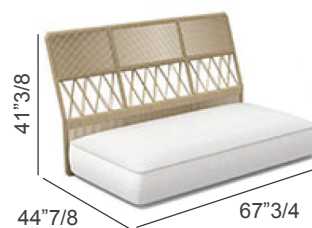

Sofa Lounge XL DX) 64"1/8W x 57"D x 41"3/8H

Sofa Lounge XL SX) 64"1/8W x 57"D x 41"3/8H

Elements seat height: 15"

Sofa DX

Sofa SX

Sofa CX

Sofa Corner

Sofa Lounge DX

Sofa Lounge SX

Sofa Lounge XL DX

Sofa Lounge XL SX

Optional cushions

**Decorative cushions
for rope backrest:**

17"3/4 x 9"7/8

23"5/8 x 15"3/4

35"3/8 x 25"5/8