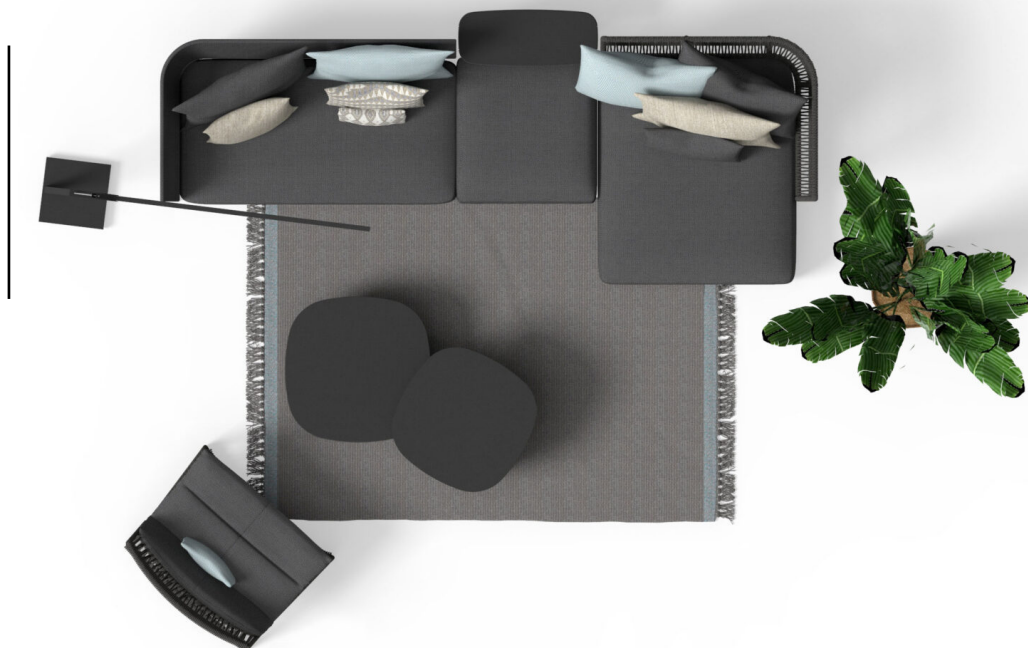

SOFA LOUNGE DX + OTTOMAN + SOFA SX +
COFFEE TABLE SMALL

SIZE: 147"1/4W x 72"3/8D x 28"3/8H (SH: 17"3/8)

Other items in this composition:

- Cliff Coffee Table Medium
- Cliff Coffee Table Large
- Tribal Lamp S
- Tribal Lamp M
- Tribal Lamp L
- Scacco Partition
- Quadro Carpet

Cliff

Composition B

SOFA DX + OTTOMAN + SOFA LOUNGE SX XL
+ COFFEE TABLE SMALL

SIZE: 160"5/8W x 61"D x 28"3/8H (SH: 17"3/8)

Other items in this composition:

- Cliff Coffee Table Medium
- Cliff Coffee Table Large
- Cleo Alu Lamp
- Quadro Carpet
- Cliff Lounge Chair

160"5/8

61"

Cliff

Composition C

SOFA DX + SOFA LOUNGE SX XL

SIZE: 125"1/8W x 61"D x 28"3/8H (SH: 17"3/8)

Other items in this composition:

- Cliff Coffee Table Large
- Tribal Lamp S
- Tribal Lamp M
- Tribal Lamp L
- Scacco Partition

Cliff

Composition D

SOFA DX + OTTOMAN + SOFA CX + SOFA LOUNGE SX
+ COFFEE TABLE SMALL

SIZE: 215"W x 72"3/8D x 28"3/8H (SH: 17"3/8)

Other items in this composition:

- Cliff Coffee Table Medium
- Cliff Coffee Table Large
- Scacco Partition
- Quadro Carpet
- Cliff Lounge Chair