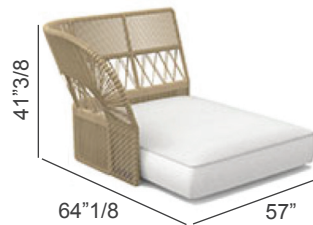

Sofa DX) 76"3/4W x 44"7/8D x 41"3/8H

Sofa SX) 76"3/4W x 44"7/8D x 41"3/8H

Sofa CX) 67"3/4W x 44"7/8D x 41"3/8H

Sofa Corner) 44"7/8W x 44"7/8D x 41"3/8H

Sofa Lounge DX) 76"3/4W x 44"7/8D x 41"3/8H

Sofa Lounge SX) 76"3/4W x 44"7/8D x 41"3/8H

Sofa Lounge XL DX) 64"1/8W x 57"D x 41"3/8H

Sofa Lounge XL SX) 64"1/8W x 57"D x 41"3/8H

Elements seat height: 15"

Sofa DX

Sofa SX

Sofa CX

Sofa Corner

Sofa Lounge DX

Sofa Lounge SX

Sofa Lounge XL DX

Sofa Lounge XL SX

Optional cushions

**Decorative cushions
for rope backrest:**

17"3/4 x 9"7/8

23"5/8 x 15"3/4

35"3/8 x 25"5/8