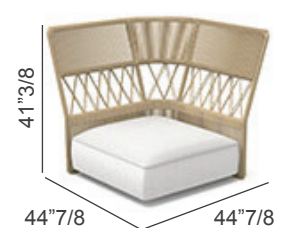

Sofa Lounge SX) 72"3/8W x 39"3/8D x 30"5/8H

Sofa Lounge XL DX) 61"W x 52"3/4D x 30"5/8H

Sofa Lounge XL SX) 61"W x 52"3/4D x 30"5/8H

Sofa) 105"1/2W x 39"3/8D x 30"5/8H

Ottoman) 35"3/8W x 35"3/8D x 15"H

Elements seat height: 15"

Sofa DX) 76"3/4W x 44"7/8D x 41"3/8H

Sofa SX) 76"3/4W x 44"7/8D x 41"3/8H

Sofa CX) 67"3/4W x 44"7/8D x 41"3/8H

Sofa Corner) 44"7/8W x 44"7/8D x 41"3/8H

Sofa Lounge DX) 76"3/4W x 44"7/8D x 41"3/8H

Sofa Lounge SX) 76"3/4W x 44"7/8D x 41"3/8H

Sofa Lounge XL DX) 64"1/8W x 57"D x 41"3/8H

Sofa Lounge XL SX) 64"1/8W x 57"D x 41"3/8H

Elements seat height: 15"

Sofa DX

Sofa SX

Sofa CX

Sofa Corner

Sofa Lounge DX

Sofa Lounge SX

Sofa Lounge XL DX

Sofa Lounge XL SX

Optional cushions

**Decorative cushions
for rope backrest:**

17"3/4 x 9"7/8

23"5/8 x 15"3/4

35"3/8 x 25"5/8