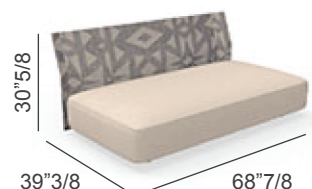

Cliff

Elements

Sofa DX) 72"3/8W x 39"3/8D x 30"5/8H

Sofa SX) 72"3/8W x 39"3/8D x 30"5/8H

Sofa CX) 68"7/8W x 39"3/8D x 30"5/8H

Sofa Corner) 39"3/8W x 39"3/8D x 30"5/8H

Sofa Lounge DX) 72"3/8W x 39"3/8D x 30"5/8H

Sofa Lounge SX) 72"3/8W x 39"3/8D x 30"5/8H

Sofa Lounge XL DX) 61"W x 52"3/4D x 30"5/8H

Sofa Lounge XL SX) 61"W x 52"3/4D x 30"5/8H

Sofa) 105"1/2W x 39"3/8D x 30"5/8H

Ottoman) 35"3/8W x 35"3/8D x 15"H

Elements seat height: 15"

Sofa DX

Sofa SX

Sofa CX

Sofa Corner

Sofa Lounge DX

Sofa Lounge SX

Sofa Lounge XL DX

Sofa Lounge XL SX