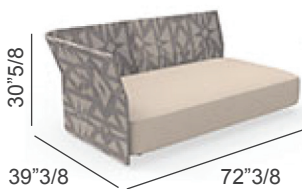

Cliff

Elements

Sofa DX) 72"3/8W x 39"3/8D x 30"5/8H

Sofa SX) 72"3/8W x 39"3/8D x 30"5/8H

Sofa CX) 68"7/8W x 39"3/8D x 30"5/8H

Sofa Corner) 39"3/8W x 39"3/8D x 30"5/8H

Sofa Lounge DX) 72"3/8W x 39"3/8D x 30"5/8H

Sofa Lounge SX) 72"3/8W x 39"3/8D x 30"5/8H

Sofa Lounge XL DX) 61"W x 52"3/4D x 30"5/8H

Sofa Lounge XL SX) 61"W x 52"3/4D x 30"5/8H

Sofa) 105"1/2W x 39"3/8D x 30"5/8H

Ottoman) 35"3/8W x 35"3/8D x 15"H

Elements seat height: 15"

Sofa DX

Sofa SX

Sofa CX

Sofa Corner

Sofa Lounge DX

Sofa Lounge SX

Sofa Lounge XL DX

Sofa Lounge XL SX