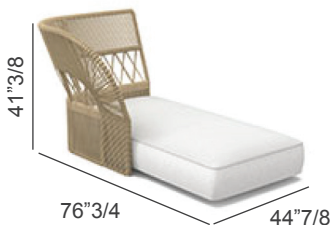

Sofa Lounge SX) 72"3/8W x 39"3/8D x 30"5/8H

Sofa Lounge XL DX) 61"W x 52"3/4D x 30"5/8H

Sofa Lounge XL SX) 61"W x 52"3/4D x 30"5/8H

Sofa) 105"1/2W x 39"3/8D x 30"5/8H

Ottoman) 35"3/8W x 35"3/8D x 15"H

Elements seat height: 15"

Sofa DX) 76"3/4W x 44"7/8D x 41"3/8H

Sofa SX) 76"3/4W x 44"7/8D x 41"3/8H

Sofa CX) 67"3/4W x 44"7/8D x 41"3/8H

Sofa Corner) 44"7/8W x 44"7/8D x 41"3/8H

Sofa Lounge DX) 76"3/4W x 44"7/8D x 41"3/8H

Sofa Lounge SX) 76"3/4W x 44"7/8D x 41"3/8H

Sofa Lounge XL DX) 64"1/8W x 57"D x 41"3/8H

Sofa Lounge XL SX) 64"1/8W x 57"D x 41"3/8H

Elements seat height: 15"

Sofa DX

Sofa SX

Sofa CX

Sofa Corner

Sofa Lounge DX

Sofa Lounge SX

Sofa Lounge XL DX

Sofa Lounge XL SX

Optional cushions

**Decorative cushions
for rope backrest:**

17"3/4 x 9"7/8

23"5/8 x 15"3/4

35"3/8 x 25"5/8