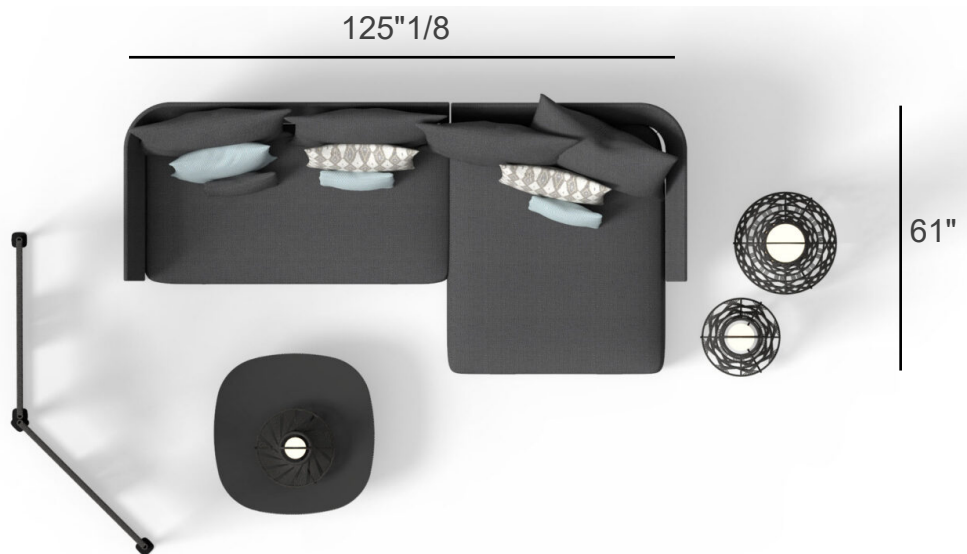

Cliff

Composition B

SOFA DX + OTTOMAN + SOFA LOUNGE SX XL
+ COFFEE TABLE SMALL

SIZE: 160"5/8W x 61"D x 28"3/8H (SH: 17"3/8)

Other items in this composition:

- Cliff Coffee Table Medium
- Cliff Coffee Table Large
- Cleo Alu Lamp
- Quadro Carpet
- Cliff Lounge Chair

160"5/8

61"

Cliff

Composition C

SOFA DX + SOFA LOUNGE SX XL

SIZE: 125"1/8W x 61"D x 28"3/8H (SH: 17"3/8)

Other items in this composition:

- Cliff Coffee Table Large
- Tribal Lamp S
- Tribal Lamp M
- Tribal Lamp L
- Scacco Partition

Cliff

Composition D

SOFA DX + OTTOMAN + SOFA CX + SOFA LOUNGE SX
+ COFFEE TABLE SMALL

SIZE: 215"W x 72"3/8D x 28"3/8H (SH: 17"3/8)

Other items in this composition:

- Cliff Coffee Table Medium
- Cliff Coffee Table Large
- Scacco Partition
- Quadro Carpet
- Cliff Lounge Chair