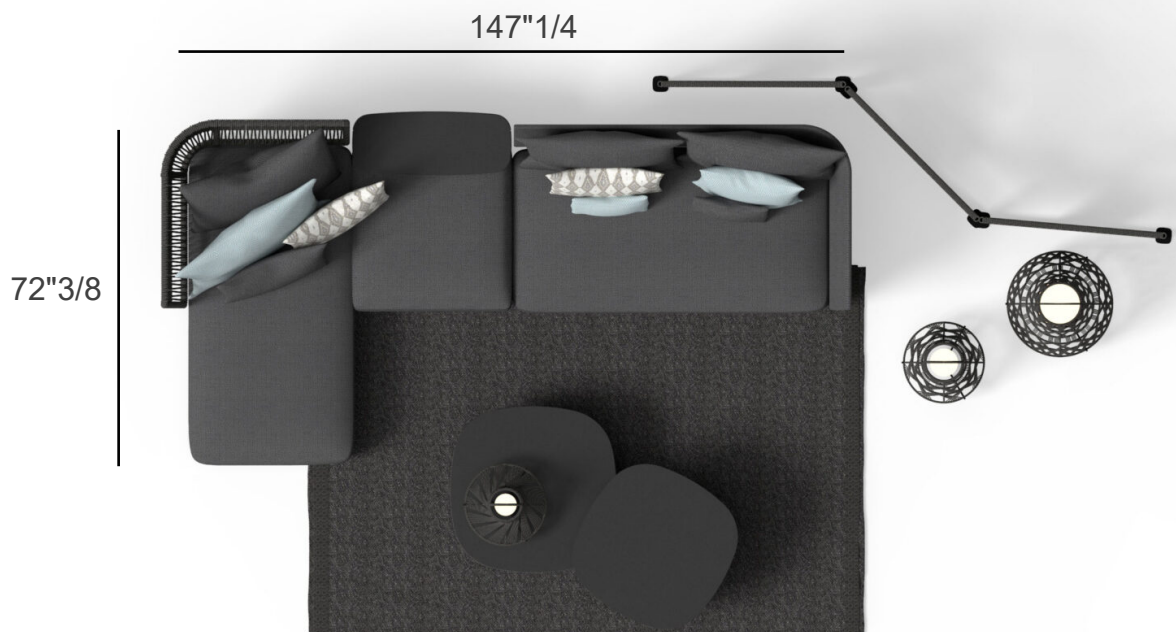

Sofa Lounge SX

Sofa Lounge XL DX

Sofa Lounge XL SX

Optional cushions

**Decorative cushions
for rope backrest:**

17"3/4 x 9"7/8

23"5/8 x 15"3/4

35"3/8 x 25"5/8

**Cushions with neckroll
for fabric backrest:**

31"1/2 x 23"5/8

43"1/4 x 23"5/8

55"1/8 x 23"5/8

**Decorative cushions
for fabric backrest:**

31"1/2 x 23"5/8

Cliff

Composition A

SOFA LOUNGE DX + OTTOMAN + SOFA SX +
COFFEE TABLE SMALL

SIZE: 147"1/4W x 72"3/8D x 28"3/8H (SH: 17"3/8)

Other items in this composition:

- Cliff Coffee Table Medium
- Cliff Coffee Table Large
- Tribal Lamp S
- Tribal Lamp M
- Tribal Lamp L
- Scacco Partition
- Quadro Carpet