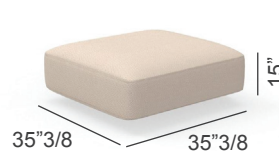

Cliff

Elements

Sofa DX) 72"3/8W x 39"3/8D x 30"5/8H

Sofa SX) 72"3/8W x 39"3/8D x 30"5/8H

Sofa CX) 68"7/8W x 39"3/8D x 30"5/8H

Sofa Corner) 39"3/8W x 39"3/8D x 30"5/8H

Sofa Lounge DX) 72"3/8W x 39"3/8D x 30"5/8H

Sofa Lounge SX) 72"3/8W x 39"3/8D x 30"5/8H

Sofa Lounge XL DX) 61"W x 52"3/4D x 30"5/8H

Sofa Lounge XL SX) 61"W x 52"3/4D x 30"5/8H

Sofa) 105"1/2W x 39"3/8D x 30"5/8H

Ottoman) 35"3/8W x 35"3/8D x 15"H

Elements seat height: 15"

Ottoman

Decorative cushions

17"3/4 x 9"7/8

23"5/8 x 15"3/4

35"3/8 x 25"5/8