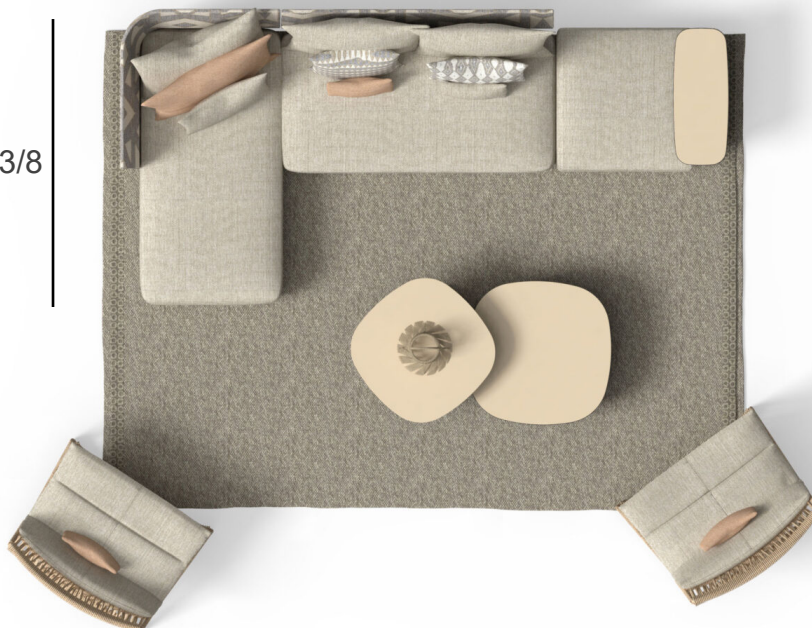

Cliff

Composition D

SOFA DX + OTTOMAN + SOFA CX + SOFA LOUNGE SX
+ COFFEE TABLE SMALL

SIZE: 215"W x 72"3/8D x 28"3/8H (SH: 17"3/8)

Other items in this composition:

- Cliff Coffee Table Medium
- Cliff Coffee Table Large
- Scacco Partition
- Quadro Carpet
- Cliff Lounge Chair

Cliff

Composition E

SOFA LOUNGE DX + SOFA CX + OTTOMAN + COFFEE TABLE SMALL

SIZE: 142"1/2W x 72"3/8D x 28"3/8H (SH: 17"3/8)

Other items in this composition:

- Cliff Coffee Table Medium
- Cliff Coffee Table Large
- Tribal Lamp S
- Quadro Carpet
- Cliff Lounge Chair x2

142"1/2

72"3/8

Cliff

Composition F

SOFA DX + CORNER + SOFA SX

SIZE: 107"W x 107"D x 28"3/8H (SH: 17"3/8)

Other items in this composition:

- Cliff Coffee Table 29"1/2