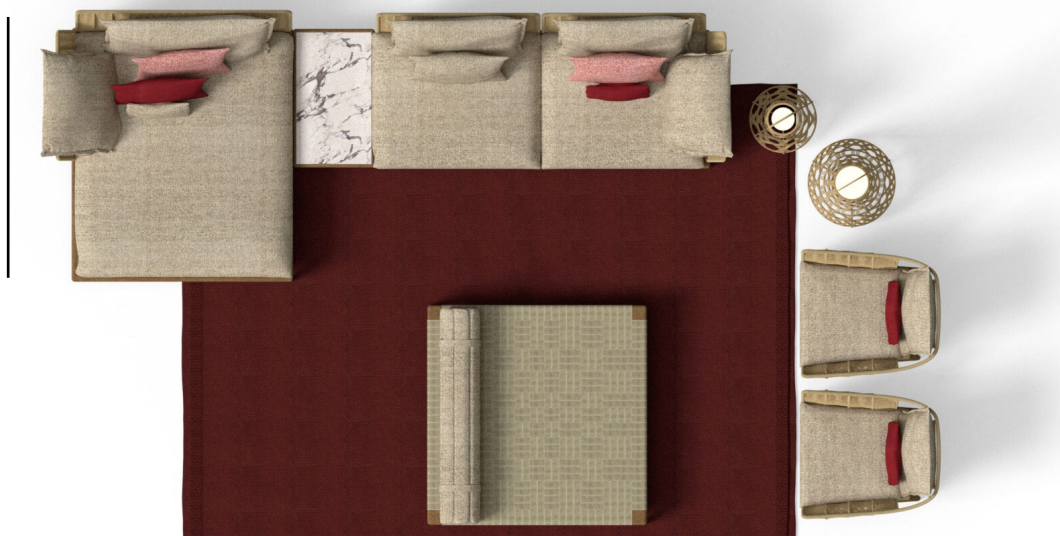

Cruise

Composition B

SOFA LOUNGE DX XL + COFFE TABLE (17"3/4 x 35"3/8) + SOFA SX

SIZE: 169"1/4W x 68"7/8D x 28"3/4H (SH: 15"1/2)

Other items in this composition:

- Tribal Lamp M
- Tribal Lamp L
- Cruise Pouf
- Cruise Lounge Chair x2

169"1/4

68"7/8

Cruise

Composition C

SOFA DX + CORNER DX + COFFE TABLE (63" x 35"3/8) + SOFA LOUNGE SX XL

SIZE: 214"1/2W x 133"1/8D x 28"3/4H (SH: 15"1/2)

Other items in this composition:

- Tribal Lamp S
- Scacco Partitions
- Quadro Carpet

214"1/2

133"1/8

Cruise

Composition D

SOFA DX + CORNER DX + COFFE TABLE (17"3/4 x 35"3/8)

SIZE: 133"1/8W x 107"1/2D x 28"3/4H (SH: 15"1/2)

Other items in this composition:

- Scacco Partition
- Cruise Coffee Table 63"x35"3/8
- Quadro Carpet

Cruise

Composition F

SOFA DX + COFFE TABLE (17"3/4 x 35"3/8) + SOFA LOUNGE SX XL

SIZE: 169"1/4W x 68"7/8D x 28"3/4H (SH: 15"1/2)

Other items in this composition:

- Cruise Coffee Table 63"x35"3/8
- Tribal Lamp L
- Tribal Lamp M
- Tribal Lamp S