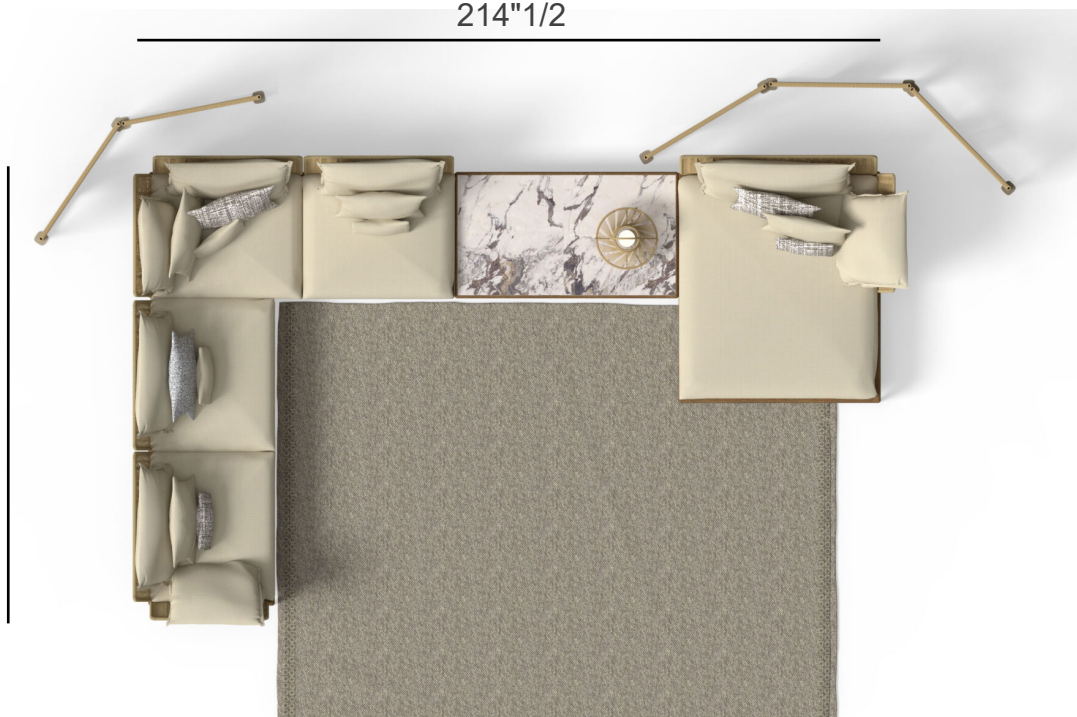

Cruise

Composition B

SOFA LOUNGE DX XL + COFFE TABLE (17"3/4 x 35"3/8) + SOFA SX

SIZE: 169"1/4W x 68"7/8D x 28"3/4H (SH: 15"1/2)

Other items in this composition:

- Tribal Lamp M
- Tribal Lamp L
- Cruise Pouf
- Cruise Lounge Chair x2

169"1/4

68"7/8

Cruise

Composition C

SOFA DX + CORNER DX + COFFE TABLE (63" x 35"3/8) + SOFA LOUNGE SX XL

SIZE: 214"1/2W x 133"1/8D x 28"3/4H (SH: 15"1/2)

Other items in this composition:

- Tribal Lamp S
- Scacco Partitions
- Quadro Carpet

214"1/2

133"1/8

Cruise

Composition D

SOFA DX + CORNER DX + COFFE TABLE (17"3/4 x 35"3/8)

SIZE: 133"1/8W x 107"1/2D x 28"3/4H (SH: 15"1/2)

Other items in this composition:

- Scacco Partition
- Cruise Coffee Table 63"x35"3/8
- Quadro Carpet

Cruise

Composition F

SOFA DX + COFFE TABLE (17"3/4 x 35"3/8) + SOFA LOUNGE SX XL

SIZE: 169"1/4W x 68"7/8D x 28"3/4H (SH: 15"1/2)

Other items in this composition:

- Cruise Coffee Table 63"x35"3/8
- Tribal Lamp L
- Tribal Lamp M
- Tribal Lamp S