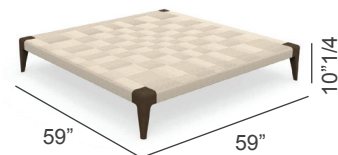

Cruise

Elements

Sofa DX) 90"1/2W x 43"1/4D x 28"3/4H
Sofa SX) 90"1/2W x 43"1/4D x 28"3/4H
Sofa Corner DX) 90"1/2W x 43"1/4D x 28"3/4H
Sofa Corner SX) 90"1/2W x 43"1/4D x 28"3/4H
Sofa Lounge XL DX) 68"7/8W x 61"D x 28"3/4H

Sofa Lounge XL SX) 68"7/8W x 61"D x 28"3/4H
Elements seat height: 14"5/8
Ottoman) 59"W x 59"D x 10"1/4H

Sofa DX

Sofa SX

Sofa Corner DX

Sofa Corner SX

Sofa Lounge XL DX

Sofa Lounge XL SX

Example of composition:

Sofa DX + Cruise side table + Sofa Lounge XL SX

Ottoman

Decorative cushions

23"5/8 x 15"3/4

17"3/4 x 17"3/4

17"3/4 x 9"7/8

Cruise

Composition A

SOFA DX + COFFE TABLE (17"3/4 x 35"3/8) + SOFA LOUNGE SX XL

SIZE: 169"1/4W x 68"7/8D x 28"3/4H (SH: 15"1/2)

Other items in this composition:

- Tribal Lamp S
- Tribal Lamp M
- Tribal Lamp L
- Cruise Coffee Table 63"x35"3/8