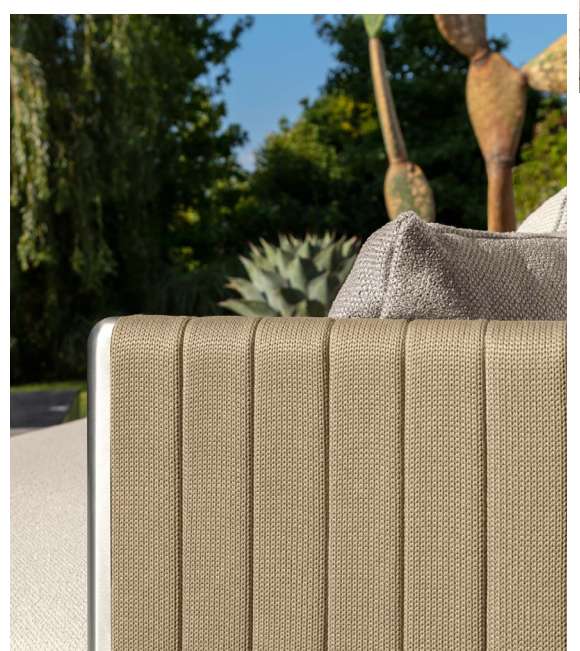

### *Description*

Sectional with stainless steel structure. The backrest and armrests are covered with a weave of synthetic padded straps, available in dove and dark grey color. The seat and backrest cushions are padded with quick dry foam, with removable covers in fabric, easy to wash and resistant to atmospheric agents, available in: natural Ivory, dark green or plain mud. The various elements available allow to create compositions for every need. Decorative cushions available on demand. Made in Italy.

### Available color combinations:

DOVE WEAVING +  
NATURAL IVORY  
CUSHIONS

DOVE WEAVING +  
DARK GREEN  
CUSHIONS

DARK GREY WEAVING +  
PLAIN MUD CUSHIONS