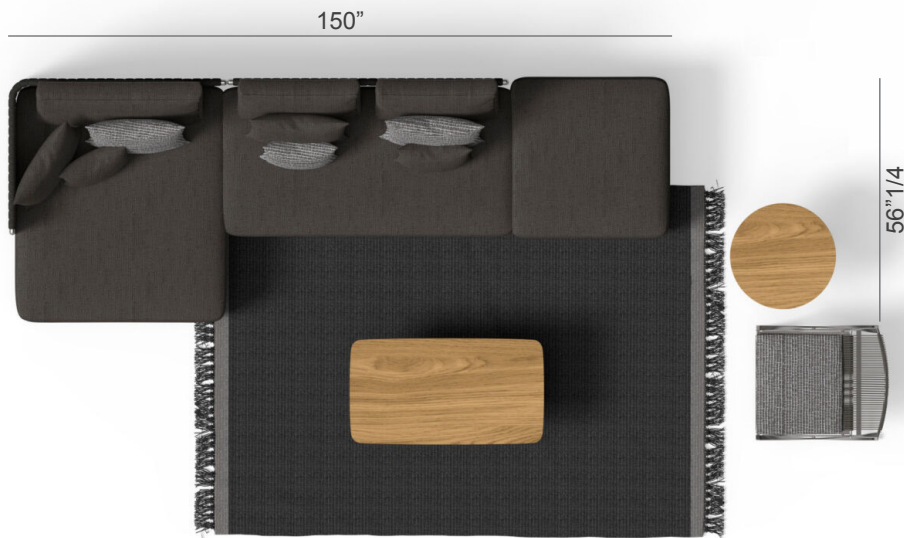

### Composition C:

SOFA LOUNGE XL DX + SOFA CX + OTTOMAN + SOFA LOUNGE SX

185"7/8

**Other items in this composition:**  
George Side table 15"3/4 x 35"3/8  
George Coffee table 43"1/4 x 23"5/8  
George Coffee table 23"5/8 x 23"5/8

## George

---

**Composition D:**  
SOFA LOUNGE XL DX + SOFA CX + OTTOMAN

**Other items in this composition:**  
George Coffee table  $\text{Ø}23\frac{5}{8}$   
George Lounge chair  
George Coffee table  $43\frac{1}{4} \times 23\frac{5}{8}$   
Ribs rug  $118\frac{1}{8} \times 78\frac{3}{4}$

**SOFA LOUNGE DX:** 35"3/8W x 67"D x 25"5/8H

**SOFA LOUNGE SX:** 35"3/8W x 67"D x 25"5/8H

**SOFA LOUNGE XL DX:** 48"3/8W x 56"1/4D x 25"5/8H

**SOFA LOUNGE XL SX:** 48"3/8W x 56"1/4D x 25"5/8H

**Seat height:** 14"5/8