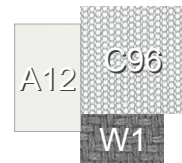

Leaf

Available combinations:

WHITE ALUMINUM
STRUCTURE + LIGHT
GREY WEAVING +
SILVER CUSHIONS