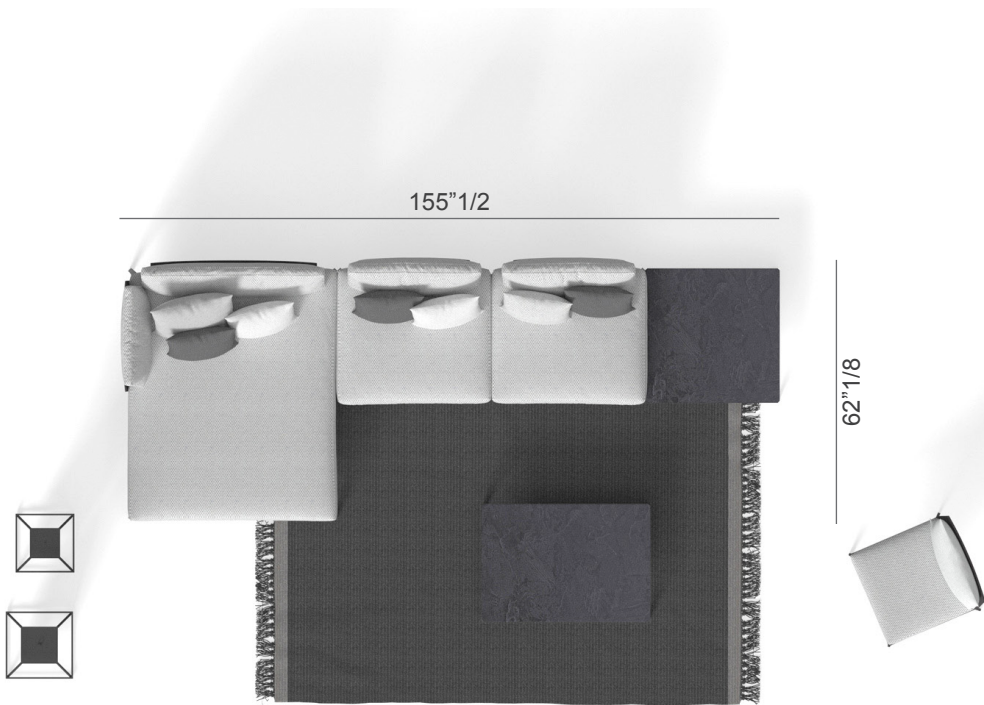

Leaf

Composition D:

SOFA LOUNGE XL DX + SOFA CX + COFFEE TABLE C

Other items in this composition:

- Leaf coffee table B
- Leaf lounge chair
- Cleo floor lamp H26"
- Cleo floor lamp H35"3/8
- Ribs rug 118"1/8 x 78"3/4