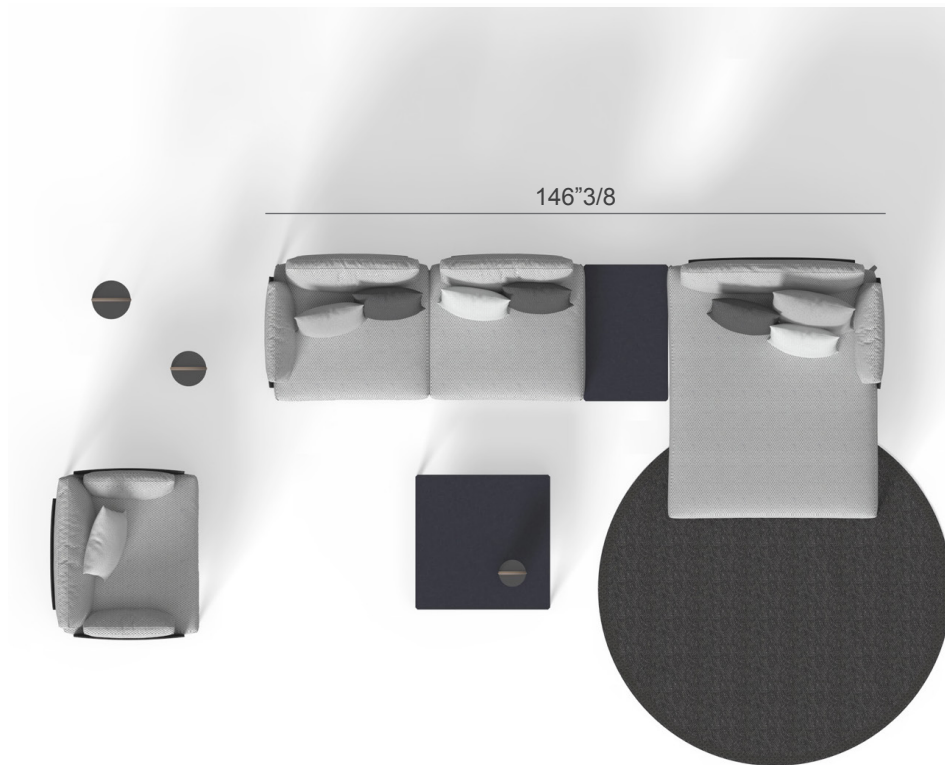

#### **Composition A:**

SOFA CORNER SX + SOFA CX + COFFEE TABLE A +  
SOFA LOUNGE XL SX

#### **Other items in this composition:**

Leaf lounge chair

Leaf coffee table Ø35"3/8

Quadro rug 157"1/2 x 118"1/8

### Composition B:

SOFA DX + COFFEE TABLE A + SOFA LOUNGE XL SX