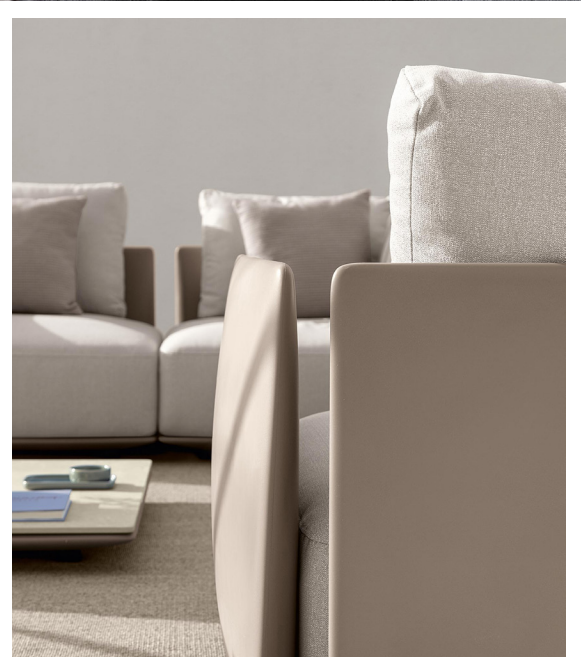

Malè

Design: Ludovica + Roberto Palomba

Description

Sectional with polyethylene structure in white, dove grey or graphite color. Removable seat and backrest cushions, padded with quick dry foam and covered with removable covers, easy to wash and weather resistant, available in the variants: mambo canvas, mambo light blue and white-grey. 17"3/4 x 17"3/4 decorative cushions available on demand. Five different elements available in order to create various compositions. Made in Italy.

Malè

Available combinations:

WHITE POLYETHYLENE
STRUCTURE + MAMBO
CANVAS CUSHIONS

WHITE POLYETHYLENE
STRUCTURE + MAMBO
LIGHT BLUE CUSHIONS

DOVE POLYETHYLENE
STRUCTURE + MAMBO
CANVAS CUSHIONS

GRAPHITE POLYETHYLENE
STRUCTURE + WHITE-GREY
CUSHIONS

Malè

Suggested compositions

Composition A:
2x SOFA END + SOFA CX

Other items in this composition:

- Malè floor lamp 34"1/4H
- Malè floor lamp 74"3/4H
- Malè coffee table
- Malè lounge chair
- Quadro rug Ø118"1/8

SOFA CX

SOFA CORNER

OTTOMAN

COFFEE TABLE

Available combinations:

WHITE
POLYETHYLENE
BASE + SAND
LIMESTONE TOP

DOVE
POLYETHYLENE
BASE + SAND
LIMESTONE TOP

GRAPHITE
POLYETHYLENE
BASE + GREY MOON
STONEWARE TOP