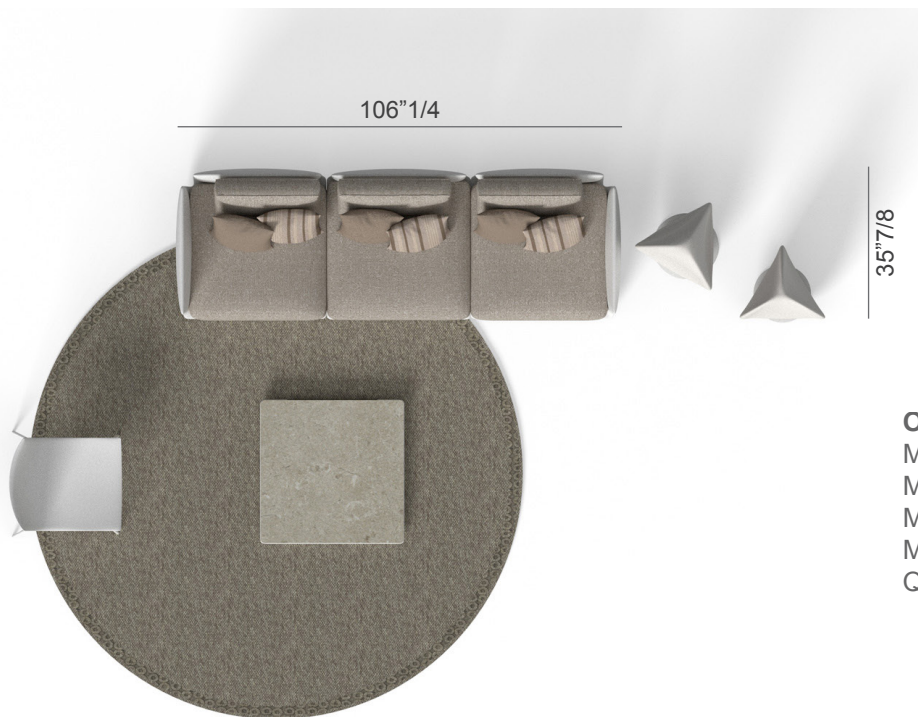

Malè

Design: Ludovica + Roberto Palomba

Description

Sectional with polyethylene structure in white, dove grey or graphite color. Removable seat and backrest cushions, padded with quick dry foam and covered with removable covers, easy to wash and weather resistant, available in the variants: mambo canvas, mambo light blue and white-grey. 17"3/4 x 17"3/4 decorative cushions available on demand. Five different elements available in order to create various compositions. Made in Italy.

Malè

Available combinations:

WHITE POLYETHYLENE
STRUCTURE + MAMBO
CANVAS CUSHIONS

WHITE POLYETHYLENE
STRUCTURE + MAMBO
LIGHT BLUE CUSHIONS

DOVE POLYETHYLENE
STRUCTURE + MAMBO
CANVAS CUSHIONS

GRAPHITE POLYETHYLENE
STRUCTURE + WHITE-GREY
CUSHIONS

Malè

Suggested compositions

Composition A:
2x SOFA END + SOFA CX

Other items in this composition:

- Malè floor lamp 34"1/4H
- Malè floor lamp 74"3/4H
- Malè coffee table
- Malè lounge chair
- Quadro rug Ø118"1/8

Malè

Elements

SOFA END: 35"7/8W x 35"7/8D x 23"1/4H
SOFA CX: 34"5/8W x 35"7/8D x 23"1/4H
SOFA CORNER: 35"7/8W x 35"7/8D x 23"1/4H
OTTOMAN: 34"5/8W x 34"5/8D x 12"5/8H
COFFEE TABLE: 35"3/8W x 33"D x 4"H

SOFA END