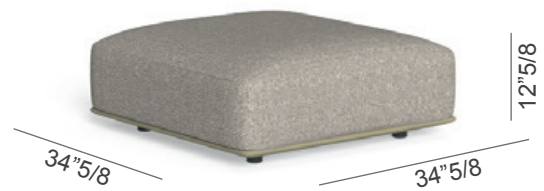

Malè

Elements

SOFA END: 35"7/8W x 35"7/8D x 23"1/4H
SOFA CX: 34"5/8W x 35"7/8D x 23"1/4H
SOFA CORNER: 35"7/8W x 35"7/8D x 23"1/4H
OTTOMAN: 34"5/8W x 34"5/8D x 12"5/8H
COFFEE TABLE: 35"3/8W x 33"D x 4"H

OTTOMAN

Available combinations:

WHITE
POLYETHYLENE
BASE + SAND
LIMESTONE TOP

DOVE
POLYETHYLENE
BASE + SAND
LIMESTONE TOP

GRAPHITE
POLYETHYLENE
BASE + GREY MOON
STONEWARE TOP