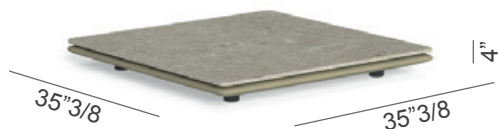

Malè

Elements

SOFA END: 35"7/8W x 35"7/8D x 23"1/4H
SOFA CX: 34"5/8W x 35"7/8D x 23"1/4H
SOFA CORNER: 35"7/8W x 35"7/8D x 23"1/4H
OTTOMAN: 34"5/8W x 34"5/8D x 12"5/8H
COFFEE TABLE: 35"3/8W x 33"D x 4"H

SOFA END

SOFA CX

SOFA CORNER

OTTOMAN

COFFEE TABLE

Available combinations:

WHITE
POLYETHYLENE
BASE + SAND
LIMESTONE TOP

DOVE
POLYETHYLENE
BASE + SAND
LIMESTONE TOP

GRAPHITE
POLYETHYLENE
BASE + GREY MOON
STONEWARE TOP