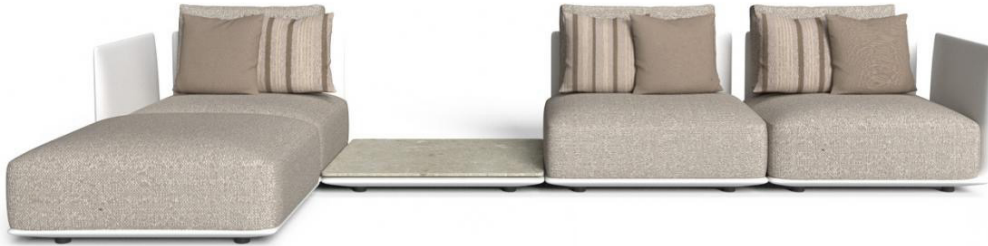

Malè

Design: Ludovica + Roberto Palomba

Description

Sectional with polyethylene structure in white, dove grey or graphite color. Removable seat and backrest cushions, padded with quick dry foam and covered with removable covers, easy to wash and weather resistant, available in the variants: mambo canvas, mambo light blue and white-grey. 17"3/4 x 17"3/4 decorative cushions available on demand. Five different elements available in order to create various compositions. Made in Italy.

Malè

Available combinations:

WHITE POLYETHYLENE
STRUCTURE + MAMBO
CANVAS CUSHIONS

WHITE POLYETHYLENE
STRUCTURE + MAMBO
LIGHT BLUE CUSHIONS

DOVE POLYETHYLENE
STRUCTURE + MAMBO
CANVAS CUSHIONS

GRAPHITE POLYETHYLENE
STRUCTURE + WHITE-GREY
CUSHIONS

Malè

Suggested compositions

Composition A:
2x SOFA END + SOFA CX

Other items in this composition:

- Malè floor lamp 34"1/4H
- Malè floor lamp 74"3/4H
- Malè coffee table
- Malè lounge chair
- Quadro rug Ø118"1/8

Malè

Composition B:

OTTOMAN + 4x SOFA CX + SOFA CORNER + SOFA END

175"5/8

105"1/8

Other items in this composition:

Malè floor lamp 34"1/4H

Malè floor lamp 74"3/4H