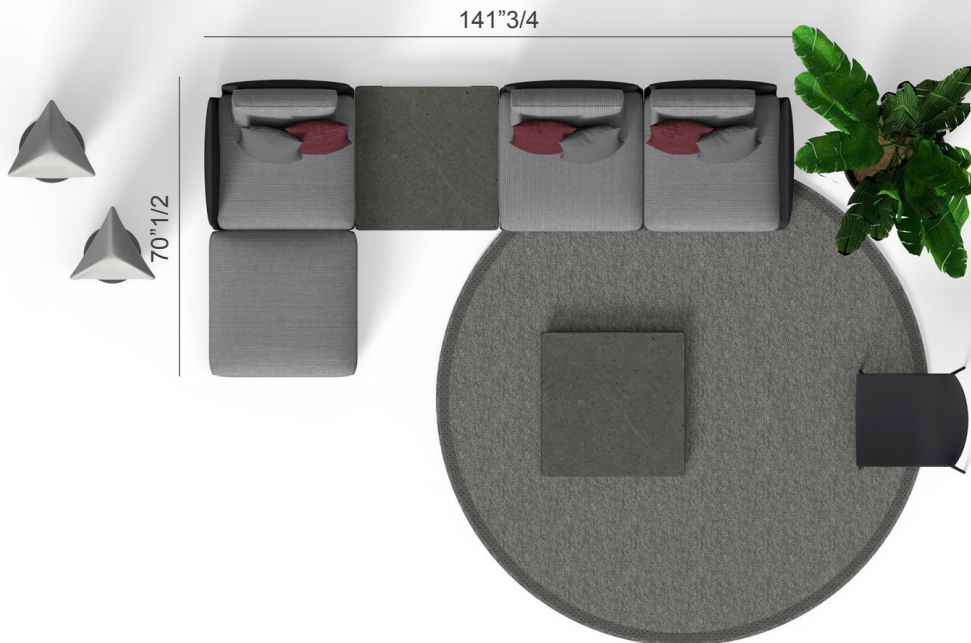

Malè

Design: Ludovica + Roberto Palomba

Description

Sectional with polyethylene structure in white, dove grey or graphite color. Removable seat and backrest cushions, padded with quick dry foam and covered with removable covers, easy to wash and weather resistant, available in the variants: mambo canvas, mambo light blue and white-grey. 17"3/4 x 17"3/4 decorative cushions available on demand. Five different elements available in order to create various compositions. Made in Italy.

Malè coffee table

Ribs rug 157"1/2 x 105"1/8

Malè

Composition C: 4x SOFA END

Other items in this composition:

Malè floor lamp 34"1/4H

Malè floor lamp 74"3/4H

Malè coffee table

Kukà planter Ø23"5/8

Quadro rug 157"1/2 x 118"1/8

Malè

Composition D:

2x SOFA END + SOFA CX + OTTOMAN + COFFEE TABLE

Other items in this composition:

- Malè floor lamp 34"1/4H
- Malè floor lamp 74"3/4H
- Malè lounge chair
- Malè coffee table
- Kukà planter Ø23"5/8
- Quadro rug Ø118"1/8

Malè

Elements

SOFA END: 35"7/8W x 35"7/8D x 23"1/4H
SOFA CX: 34"5/8W x 35"7/8D x 23"1/4H
SOFA CORNER: 35"7/8W x 35"7/8D x 23"1/4H
OTTOMAN: 34"5/8W x 34"5/8D x 12"5/8H
COFFEE TABLE: 35"3/8W x 33"D x 4"H

SOFA END