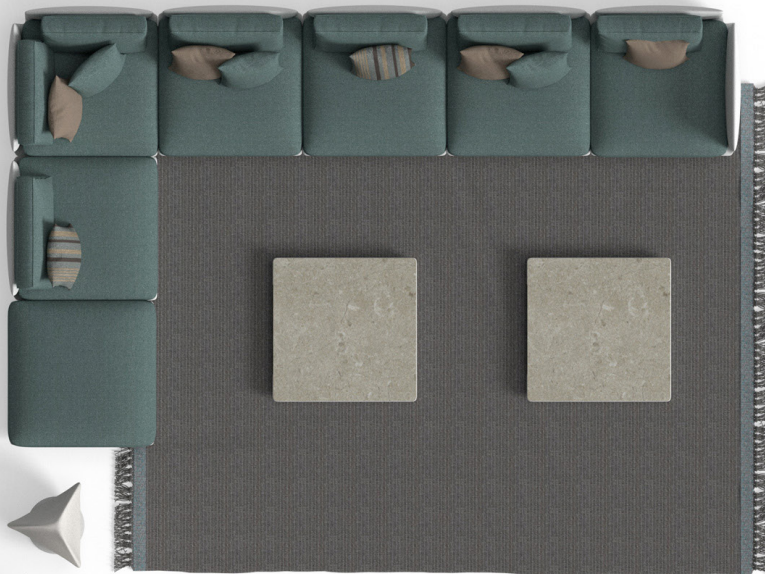

Malè

Design: Ludovica + Roberto Palomba

Description

Sectional with polyethylene structure in white, dove grey or graphite color. Removable seat and backrest cushions, padded with quick dry foam and covered with removable covers, easy to wash and weather resistant, available in the variants: mambo canvas, mambo light blue and white-grey. 17"3/4 x 17"3/4 decorative cushions available on demand. Five different elements available in order to create various compositions. Made in Italy.

Malè

Suggested compositions

Composition A:
2x SOFA END + SOFA CX

Other items in this composition:

- Malè floor lamp 34"1/4H
- Malè floor lamp 74"3/4H
- Malè coffee table
- Malè lounge chair
- Quadro rug Ø118"1/8

Malè

Composition B:

OTTOMAN + 4x SOFA CX + SOFA CORNER + SOFA END

175"5/8

105"1/8

Other items in this composition:

Malè floor lamp 34"1/4H

Malè floor lamp 74"3/4H

Malè coffee table

Ribs rug 157"1/2 x 105"1/8

Malè

Composition C: 4x SOFA END

Other items in this composition:

Malè floor lamp 34"1/4H

Malè floor lamp 74"3/4H

Malè coffee table