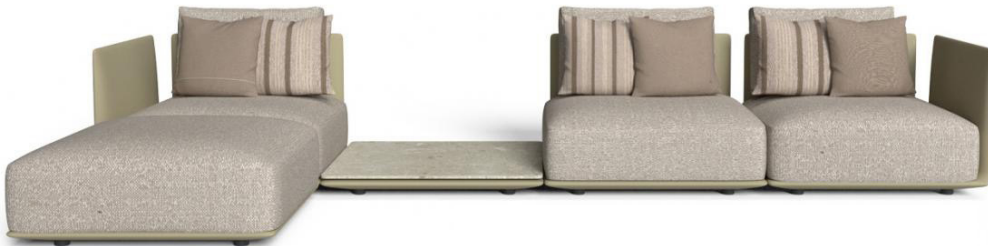

Malè

Design: Ludovica + Roberto Palomba

Description

Sectional with polyethylene structure in white, dove grey or graphite color. Removable seat and backrest cushions, padded with quick dry foam and covered with removable covers, easy to wash and weather resistant, available in the variants: mambo canvas, mambo light blue and white-grey. 17"3/4 x 17"3/4 decorative cushions available on demand. Five different elements available in order to create various compositions. Made in Italy.

Malè

Available combinations:

WHITE POLYETHYLENE
STRUCTURE + MAMBO
CANVAS CUSHIONS

WHITE POLYETHYLENE
STRUCTURE + MAMBO
LIGHT BLUE CUSHIONS

DOVE POLYETHYLENE
STRUCTURE + MAMBO
CANVAS CUSHIONS

GRAPHITE POLYETHYLENE
STRUCTURE + WHITE-GREY
CUSHIONS

Malè

Suggested compositions

Composition A:
2x SOFA END + SOFA CX

Other items in this composition:

- Malè floor lamp 34"1/4H
- Malè floor lamp 74"3/4H
- Malè coffee table
- Malè lounge chair
- Quadro rug Ø118"1/8

Malè

Composition B:

OTTOMAN + 4x SOFA CX + SOFA CORNER + SOFA END

175"5/8

105"1/8

Other items in this composition:

Malè floor lamp 34"1/4H

Malè floor lamp 74"3/4H