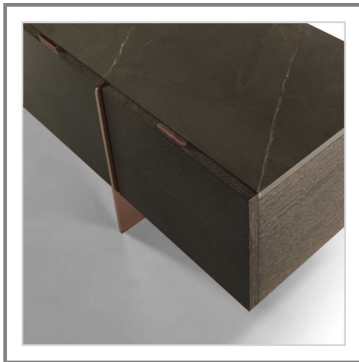

Corvette

Description

High-end sideboard with structure made in Italian poplar block-board, veneered outside with real European or exotic woods and inside in real natural maple wood, 45° assembly. Handles in brass, in the same finish of the base.

Made in Italy.

Finishes & Materials

Top & Structure: Wood.

Handles & Base: Metal.

Inside: Natural maple wood.

Corvette

Dimensions

108"3/8W x 20"D x 19"7/8H

108"3/8

19"7/8

20"

Detail view:

- Base in metal, Rame Bellavista finish.
- Top in Pulpis marble (optional).

Room setting.