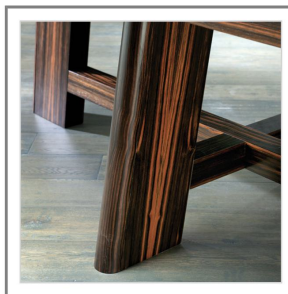

Mesamagna

Description

High end dining table with inlaid top and base in Italian poplar block-board, veneered with real European or exotic woods. For Oak and Walnut finishes the base is made in solid wood.

C)

118"1/8

47"1/4

29"1/2

Optional top insert in marble

Detail view:
Optional top insert in marble.

Frontal view:
Table in Dark Stained
American Walnut + top insert
in marble

Detail view:
Table leg in Ebony finish.