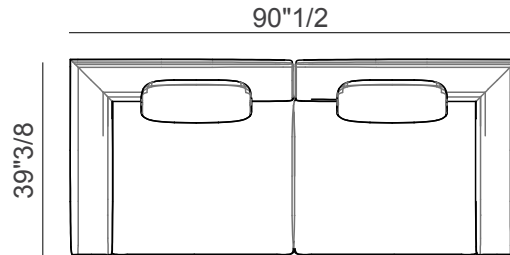

Dimensions

2-seater Sofa: 90"1/2W x 39"3/8D x 27"1/2H

3-seater Sofa: 110"1/4W x 39"3/8D x 27"1/2H

Composition: 167"3/8W x 122"D x 27"1/2H

Finishes and materials

Cover: Leather

Legs: Lacquered Metal.

Dimensions

2-seater Sofa: 90"1/2W x 39"3/8D x 27"1/2H

3-seater Sofa: 110"1/4W x 39"3/8D x 27"1/2H

Composition: 167"3/8W x 122"D x 27"1/2H