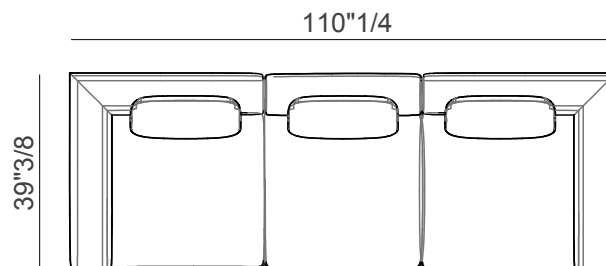

Dimensions

2-seater Sofa: 90"1/2W x 39"3/8D x 27"1/2H

3-seater Sofa: 110"1/4W x 39"3/8D x 27"1/2H

Composition: 167"3/8W x 122"D x 27"1/2H

Finishes and materials

Cover: Leather

Legs: Lacquered Metal.

Dimensions

2-seater Sofa: 90"1/2W x 39"3/8D x 27"1/2H

3-seater Sofa: 110"1/4W x 39"3/8D x 27"1/2H

Composition: 167"3/8W x 122"D x 27"1/2H