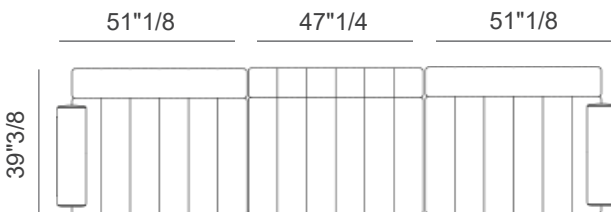

Base & Armrest Support: Leather.

Armrest Roll Cushion: Fabric or leather.

Dimensions

Composition A: 102"3/8W x 55"1/8D x 25"5/8H

Composition B: 149"5/8W x 39"3/8D x 25"5/8H

Composition C: 94"1/2W x 102"3/8D x 25"5/8H

Composition D: 145"5/8W x 137"7/8D x 25"5/8H

Left

Right

Comp. A

Comp. B

Left

Right

Comp. C