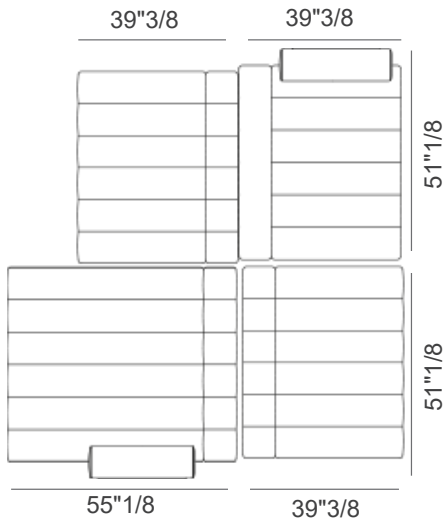

Base & Armrest Support: Leather.

Armrest Roll Cushion: Fabric or leather.

Dimensions

Composition A: 102"3/8W x 55"1/8D x 25"5/8H

Composition B: 149"5/8W x 39"3/8D x 25"5/8H

Composition C: 94"1/2W x 102"3/8D x 25"5/8H

Composition D: 145"5/8W x 137"7/8D x 25"5/8H

Left

Right

Comp. A

Comp. B

Left

Right

Comp. C