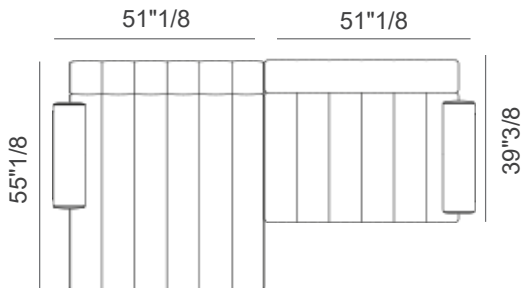

Base & Armrest Support: Leather.

Armrest Roll Cushion: Fabric or leather.

Dimensions

Composition A: 102"3/8W x 55"1/8D x 25"5/8H

Composition B: 149"5/8W x 39"3/8D x 25"5/8H

Composition C: 94"1/2W x 102"3/8D x 25"5/8H

Composition D: 145"5/8W x 137"7/8D x 25"5/8H

Left

Right

Comp. A

Comp. B

Left

Right

Comp. C