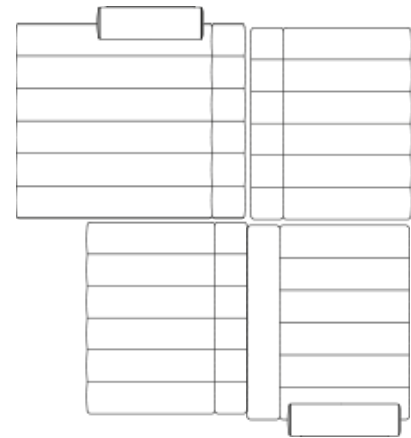

Base & Armrest Support: Leather.

Armrest Roll Cushion: Fabric or leather.

Dimensions

Composition A: 102"3/8W x 55"1/8D x 25"5/8H

Composition B: 149"5/8W x 39"3/8D x 25"5/8H

Composition C: 94"1/2W x 102"3/8D x 25"5/8H

Composition D: 145"5/8W x 137"7/8D x 25"5/8H

Left

Right

Comp. A

Comp. B

Left

Right

Comp. C