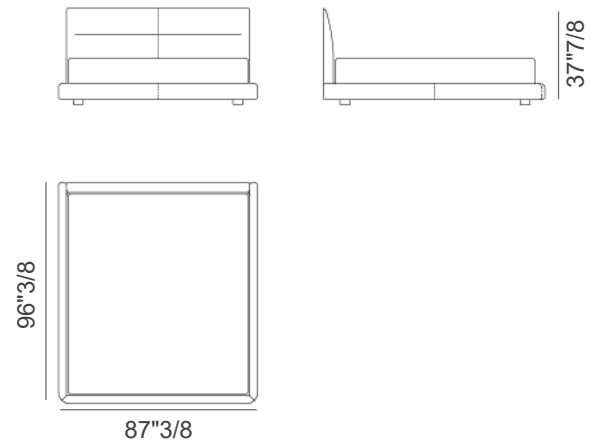

California KING Size