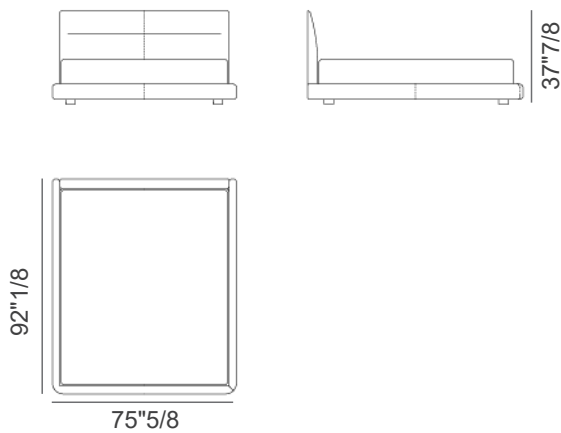

Dimensions

American QUEEN Size: 75"5/8W x 92"1/8D x 37"7/8H (To fit American QUEEN size Mattress: 63"1/4 x 80"D)

California KING Size: 87"3/8W x 96"3/8D x 37"3/4H (To fit California KING size Mattress: 72" x 84"1/4D)

American KING Size: 91"3/8W x 92"1/8D x 37"7/8H (To fit American KING size Mattress: 76"3/4 x 80"D)

American QUEEN Size