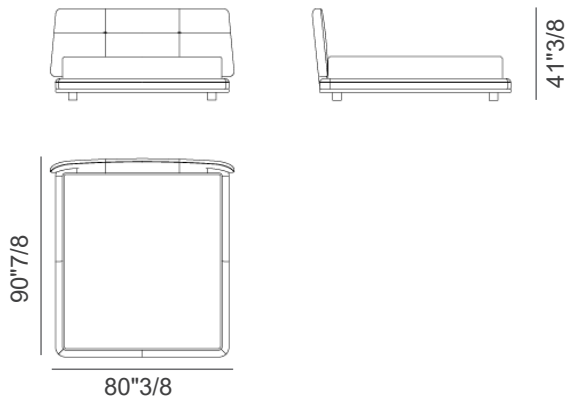

Jackie

Description

The Jackie Bed comes upholstered in fabric or leather. Made in Italy.

Finishes & Materials

Cover: Fabric or Leather.

Dimensions

American QUEEN Size: 80"3/8W x 90"7/8D x 41"3/8H (To fit American QUEEN size Mattress: 63"1/4 x 80"D)

California KING Size: 92"1/8W x 95"1/8D x 41"3/8H (To fit California KING size Mattress: 72" x 84"1/4D)

American KING Size: 96"W x 90"7/8D x 41"3/8H (To fit American KING size Mattress: 76"3/4 x 80"D)

American QUEEN Size