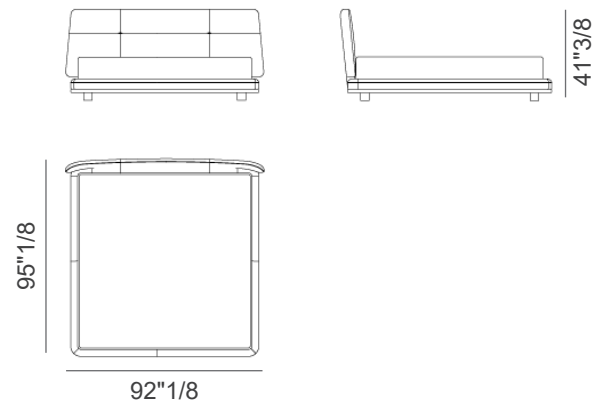

California KING Size