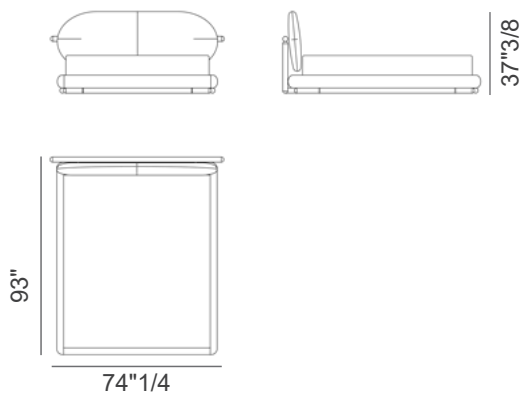

Dimensions

American QUEEN Size: 74"1/4W x 93"D x 37"3/8H (To fit American QUEEN size Mattress: 63"1/4 x 80"D)

California KING Size: 86"W x 97"1/4D x 37"3/8H (To fit California KING size Mattress: 72" x 84"1/4D)

American KING Size: 90"W x 93"D x 37"3/8H (To fit American KING size Mattress: 76"3/4 x 80"D)

American QUEEN Size