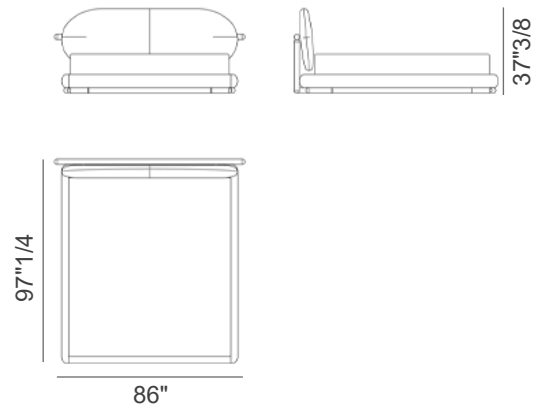

California KING Size