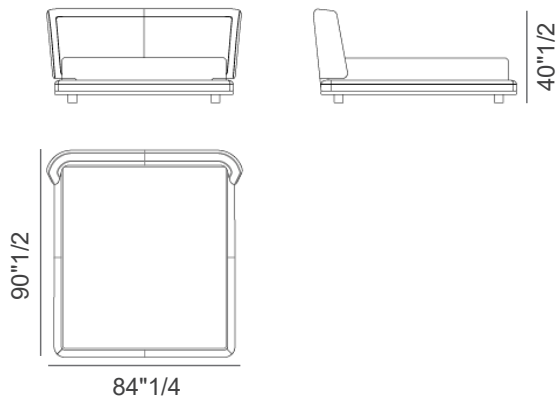

Marais

Description

The Marais Bed comes upholstered in fabric or leather. Made in Italy.

Finishes & Materials

Headboard & Bed Frame: Fabric or Leather.

Dimensions

American QUEEN Size: 84"1/4W x 90"1/2D x 40"1/2H (To fit American QUEEN size Mattress: 63"1/4 x 80"D)
California KING Size: 96"W x 94"7/8D x 40"1/2H (To fit California KING size Mattress: 72" x 84"1/4D)
American KING Size: 100"W x 90"1/2D x 40"1/2H (To fit American KING size Mattress: 76"3/4 x 80"D)

American QUEEN Size

Decorative sewing backrest

California KING Size

American KING Size

Decorative sewing backrest