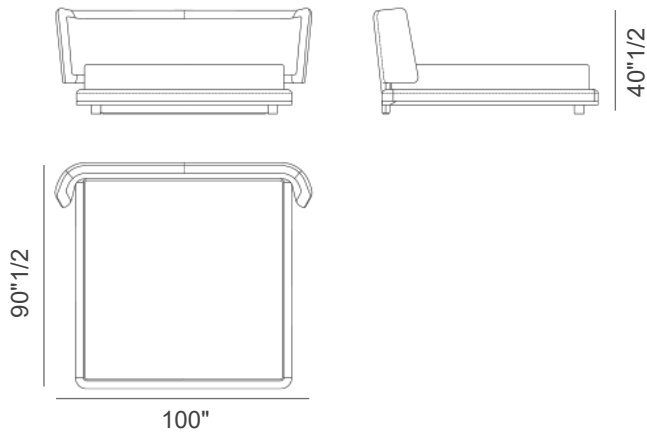

Marais

Description

The Marais Bed comes upholstered in fabric or leather. Made in Italy.

Finishes & Materials

Headboard & Bed Frame: Fabric or Leather.

Dimensions

American QUEEN Size: 84"1/4W x 90"1/2D x 40"1/2H (To fit American QUEEN size Mattress: 63"1/4 x 80"D)
California KING Size: 96"W x 94"7/8D x 40"1/2H (To fit California KING size Mattress: 72" x 84"1/4D)
American KING Size: 100"W x 90"1/2D x 40"1/2H (To fit American KING size Mattress: 76"3/4 x 80"D)

American QUEEN Size

Decorative sewing backrest

California KING Size

American KING Size

Decorative sewing backrest