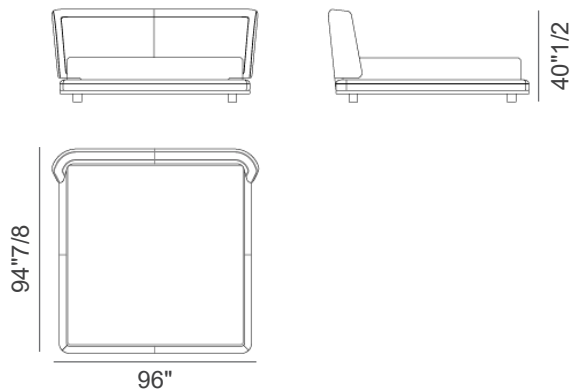

Marais

Description

The Marais Bed comes upholstered in fabric or leather. Made in Italy.

Finishes & Materials

Headboard & Bed Frame: Fabric or Leather.

Dimensions

American QUEEN Size: 84"1/4W x 90"1/2D x 40"1/2H (To fit American QUEEN size Mattress: 63"1/4 x 80"D)
California KING Size: 96"W x 94"7/8D x 40"1/2H (To fit California KING size Mattress: 72" x 84"1/4D)
American KING Size: 100"W x 90"1/2D x 40"1/2H (To fit American KING size Mattress: 76"3/4 x 80"D)

American QUEEN Size

Decorative sewing backrest

California KING Size

American KING Size

Decorative sewing backrest