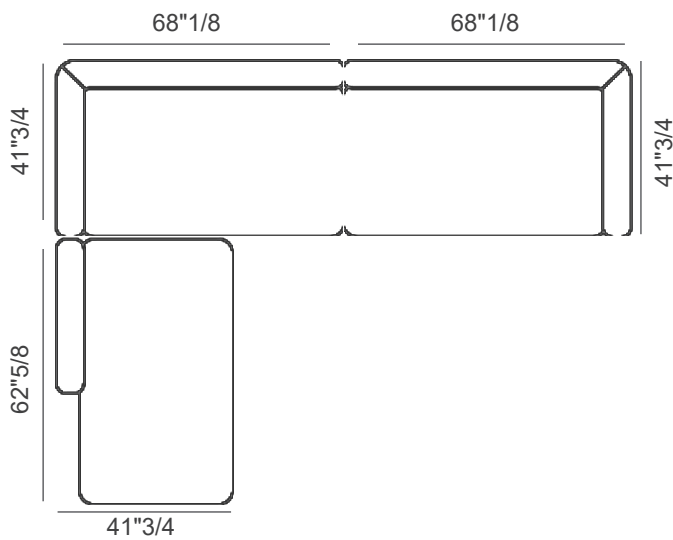

Details: Metal.

Dimensions

Composition A: 136"1/4W x 104"3/8D x 24"H

Composition B: 172"3/8W x 68"1/8D x 24"H

Left

Right

Comp. A

Comp. B