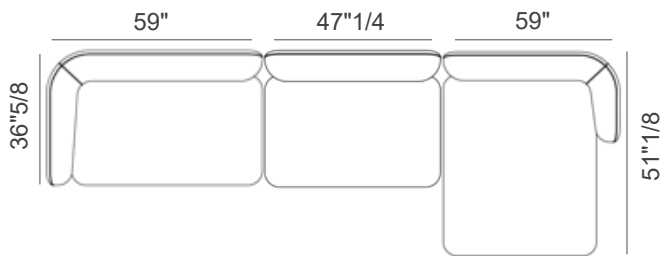

Swan

Description

The Swan Sectional comes with the base & seat and backrest cover completely upholstered.

Made in Italy.

Finishes & Materials

Base cover: Leather.

Seat & backrest cover: Fabric or leather.

Dimensions

Composition A: 165"3/8W x 59"D x 28"H

Composition B: 177"1/8W x 107"1/2D x 28"H

Left

Right

Comp. A

Comp. B