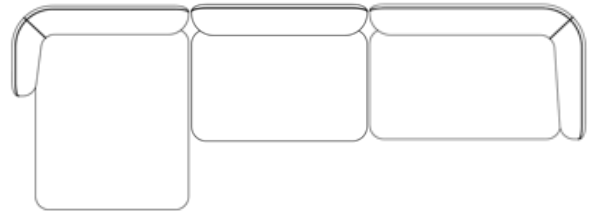

Swan

Description

The Swan Sectional comes with the base & seat and backrest cover completely upholstered.

Made in Italy.

Finishes & Materials

Base cover: Leather.

Seat & backrest cover: Fabric or leather.

Dimensions

Composition A: 165"3/8W x 59"D x 28"H

Composition B: 177"1/8W x 107"1/2D x 28"H

Left

Right

Comp. A

Comp. B