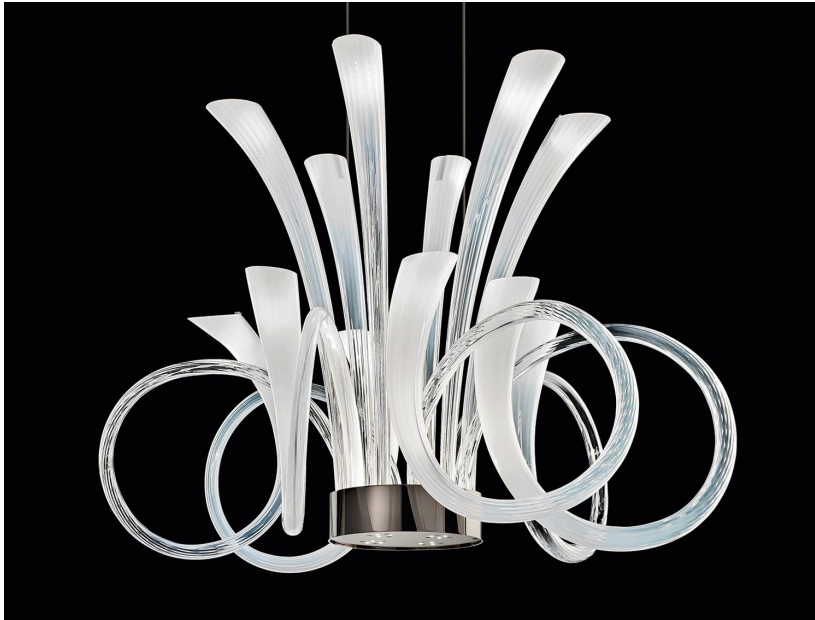

Pulsa

Design: Danilo De Rossi

Description

Suspension lamp with shaded white or dove artistic blown glass. Metal structure with iron grey finish or light gold. Made in Italy.

Light source (110V):

Size A - 6+6

LED: 32W - integrated non-replaceable LED module
Lumen: 4300 - **Color Temperature:** 3000K - **CRI:** >80
No dimmable driver included

Size B - 8+8

LED: 34W - integrated non-replaceable LED module
Lumen: 5700 - **Color Temperature:** 3000K - **CRI:** >80
No dimmable driver included