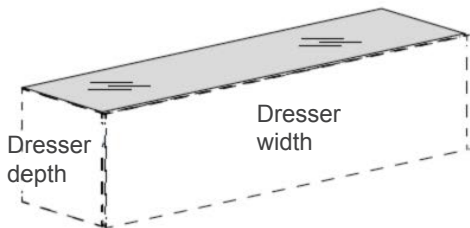

Optional accessories

Optional back LED lighting

Horizontal or vertical small strip.

3000°K - Clip fastening.

Control with wall switch.

With or without power unit

(80 W - 110V - At least one light required -
Not set up for cables to pass through).

With or without dimmer remote.

Optional glass top

Dresser-width & dresser-depth.

1/8" thick.

Not available for Version 3.