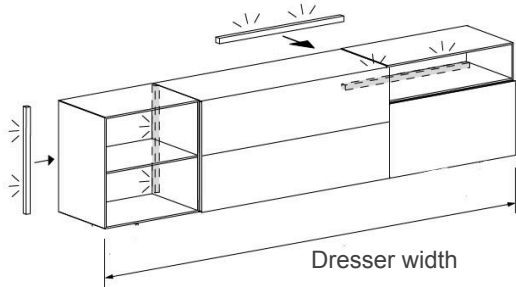

Version 5
A) Lacquered, Polished/Matt Glass or XGlass.
V) Tempered Glass.
Structure & Top: Lacquered.

Optional accessories

Optional back LED lighting

Horizontal or vertical small strip.

3000°K - Clip fastening.