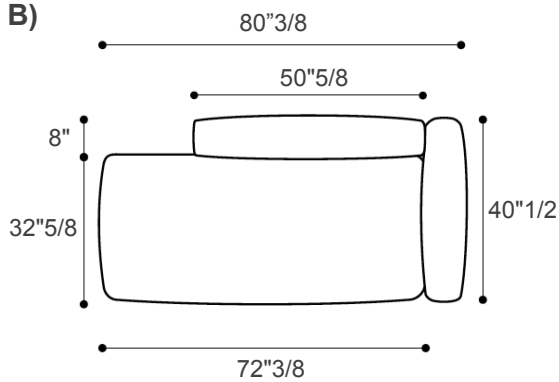

### Dimensions

A) 52"1/8W x 40"1/2D x 26"3/8H

B) 80"3/8W x 40"1/2D x 26"H

A)

Optional back cushion with panel:

29"W x 7"D x 20"H

Optional square soap-shaped cushion:

A) 14"1/2W x 4"3/4D x 14"1/2H

B) 18"1/8W x 4"3/4D x 18"1/8H

A)

B)

B)

Legs in Tempered Glass

Legs in Metal