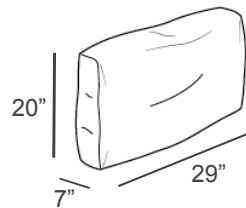

### Dimensions

A) 52"1/8W x 40"1/2D x 26"3/8H

B) 80"3/8W x 40"1/2D x 26"H

A)

Optional back cushion with panel:

29"W x 7"D x 20"H

Optional square soap-shaped cushion:

A) 14"1/2W x 4"3/4D x 14"1/2H

B) 18"1/8W x 4"3/4D x 18"1/8H

A)

B)

B)

Legs in Tempered Glass

Legs in Metal