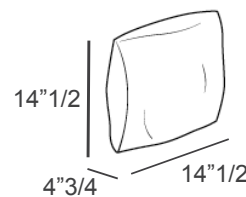

### Dimensions

A) 52"1/8W x 40"1/2D x 26"3/8H

B) 80"3/8W x 40"1/2D x 26"H

A)

Optional back cushion with panel:

29"W x 7"D x 20"H

Optional square soap-shaped cushion:

A) 14"1/2W x 4"3/4D x 14"1/2H

B) 18"1/8W x 4"3/4D x 18"1/8H

A)

B)

B)

Legs in Tempered Glass

Legs in Metal