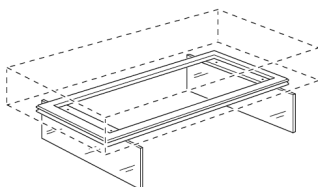

### Dimensions

A) 52"1/8W x 40"1/2D x 26"3/8H

B) 80"3/8W x 40"1/2D x 26"H

A)

Optional back cushion with panel:

29"W x 7"D x 20"H

Optional square soap-shaped cushion:

A) 14"1/2W x 4"3/4D x 14"1/2H

B) 18"1/8W x 4"3/4D x 18"1/8H

A)

B)

B)

Legs in Tempered Glass

Legs in Metal