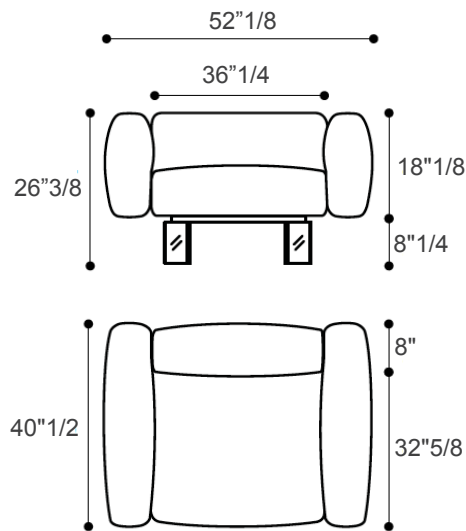

### Dimensions

A) 52"1/8W x 40"1/2D x 26"3/8H

B) 80"3/8W x 40"1/2D x 26"H

A)

Optional back cushion with panel:

29"W x 7"D x 20"H

Optional square soap-shaped cushion:

A) 14"1/2W x 4"3/4D x 14"1/2H

B) 18"1/8W x 4"3/4D x 18"1/8H

A)

B)

B)

Legs in Tempered Glass

Legs in Metal