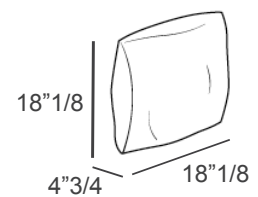

### Dimensions

A) 52"1/8W x 40"1/2D x 26"3/8H

B) 80"3/8W x 40"1/2D x 26"H

A)

Optional back cushion with panel:

29"W x 7"D x 20"H

Optional square soap-shaped cushion:

A) 14"1/2W x 4"3/4D x 14"1/2H

B) 18"1/8W x 4"3/4D x 18"1/8H

A)

B)

B)

Legs in Tempered Glass

Legs in Metal