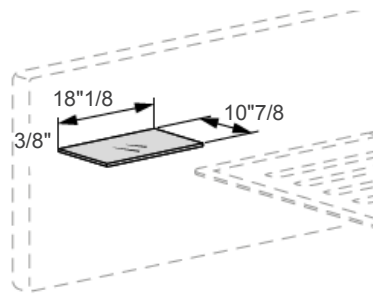

### Dimensions

**Queen:** To fit American Queen size mattress 59"7/8W x 80"D.

**King:** To fit American King size mattress 76"W x 80"D.

**A) Queen:** 66"1/8W x 83"D x 34"5/8H

**King:** 82"1/4W x 83"D x 34"5/8H

**B) Queen:** 66"1/8W x 83"D x 42"1/8H

**King:** 82"1/4W x 83"D x 42"1/8H

**C) Queen:** 119"1/4W x 83"D x 37"H

**King:** 131"W x 83"D x 37"H

#### Optional glass shelf

18"1/8W x 10"7/8D x 3/8"H  
\*Only available for "C" sizes.