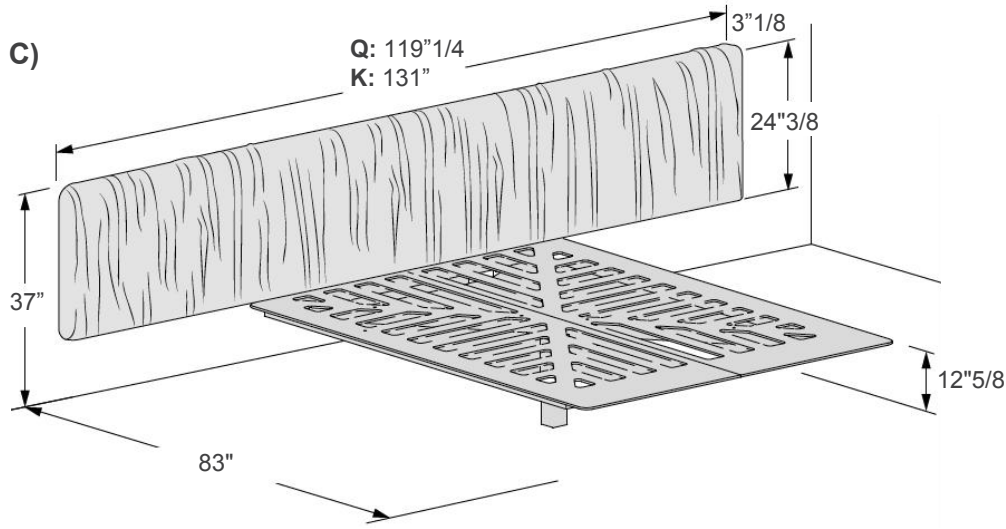

Fluttua

Optional Accessories

Optional glass shelf

18"1/8W x 10"7/8D x 3/8"H
*Only available for "C" sizes.

Optional Materia bedside table with drawer

-18"3/8W x 16"D x 5"3/8H

-18"3/8W x 16"D x 7"1/4H

*Only available for "C" sizes.

Optional lighting under bed

3000°K LED bulb - 110V - Without switch
Ø10"5/8

Optional headboard lighting

LED lighting 3.000°K - Power unit not included.
LED support 3/4" thick.
A power unit of 80W with 110V can be added.