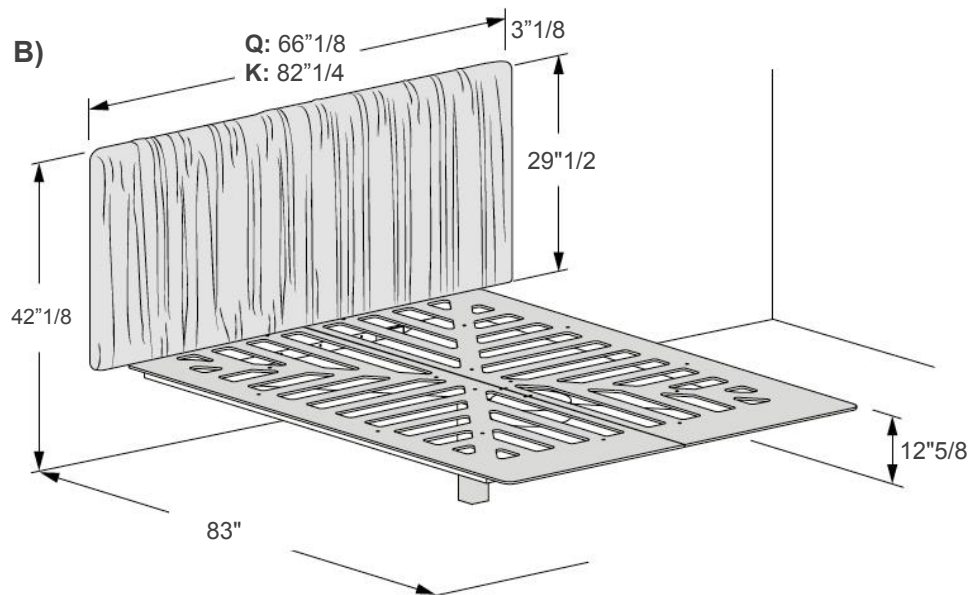

### Dimensions

**Queen:** To fit American Queen size mattress 59"7/8W x 80"D.

**King:** To fit American King size mattress 76"W x 80"D.

**A) Queen:** 66"1/8W x 83"D x 34"5/8H

**King:** 82"1/4W x 83"D x 34"5/8H

**B) Queen:** 66"1/8W x 83"D x 42"1/8H

**King:** 82"1/4W x 83"D x 42"1/8H

**C) Queen:** 119"1/4W x 83"D x 37"H

**King:** 131"W x 83"D x 37"H