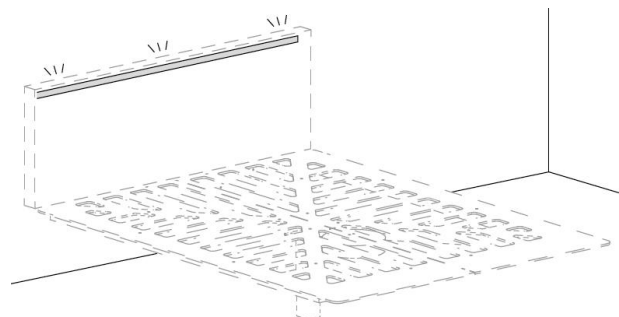

Optional headboard lighting

LED lighting 3.000°K - Power unit not included.
LED support 3/4" thick.
A power unit of 80W with 110V can be added.