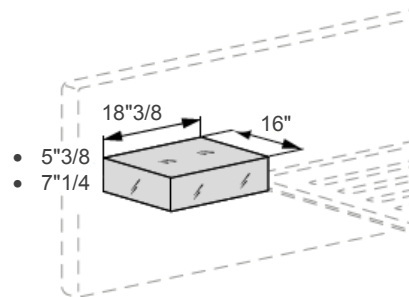

**B) Queen:** 66"1/8W x 83"D x 42"1/8H

**King:** 82"1/4W x 83"D x 42"1/8H

**C) Queen:** 119"1/4W x 83"D x 37"H

**King:** 131"W x 83"D x 37"H

#### Optional glass shelf

18"1/8W x 10"7/8D x 3/8"H  
\*Only available for "C" sizes.