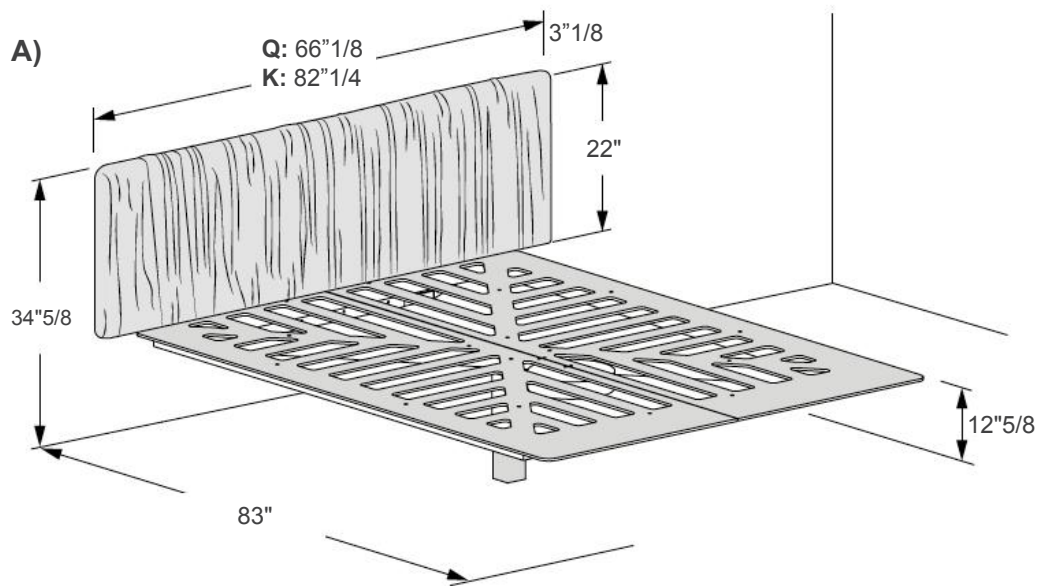

### Dimensions

**Queen:** To fit American Queen size mattress 59"7/8W x 80"D.

**King:** To fit American King size mattress 76"W x 80"D.

**A) Queen:** 66"1/8W x 83"D x 34"5/8H

**King:** 82"1/4W x 83"D x 34"5/8H

**B) Queen:** 66"1/8W x 83"D x 42"1/8H

**King:** 82"1/4W x 83"D x 42"1/8H

**C) Queen:** 119"1/4W x 83"D x 37"H

**King:** 131"W x 83"D x 37"H