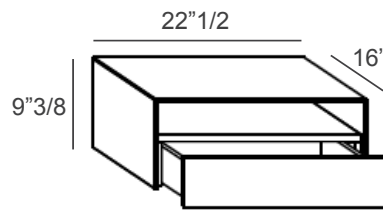

Hom

Dimensions

A) 18"7/8W x 16"D x 9"3/8H

B) 22"1/2W x 16"D x 9"3/8H

A- Polished/Matt Glass or XGlass and Wildwood.
G- Tempered Glass.

A)

B)

Optional horizontal LED lighting 3.000°K

-With or without power unit.

Power Unit - 80 W - 110V

-At least one light required.

-Not set up for cables to pass through.