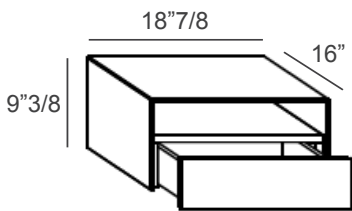

A- Polished/Matt Glass or XGlass and Wildwood.
G- Tempered Glass.

A)