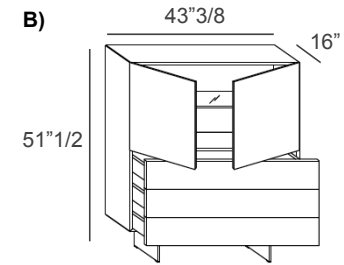

Materia

Dimensions

- A) 29"1/4W x 16" x 58"3/4H
- B) 43"3/4W x 16" x 51"1/2H
- C) 51"W x 16" x 58"3/4H
- D) 58"1/4W x 16" x 58"3/4H
- E) 58"1/4W x 16" x 66"H

Version 5