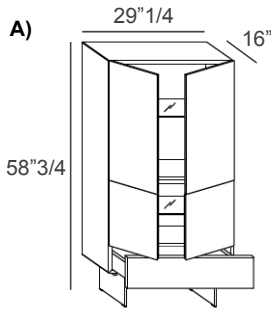

Inside Shelves: Tempered Glass.

Materia

Dimensions

- A) 29"1/4W x 16" x 58"3/4H
- B) 43"3/4W x 16" x 51"1/2H
- C) 51"W x 16" x 58"3/4H
- D) 58"1/4W x 16" x 58"3/4H
- E) 58"1/4W x 16" x 66"H

Version 1

Version 2