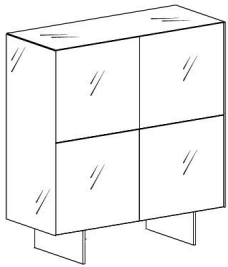

Materia

Design: Daniele Lago

Description

The Materia cupboard has a pure, linear design marked out by 1/8" of glass: extremely resistant, it creates a crisp surface finish that brings the unit to life. Whether standing on extremely resistant tempered-glass legs or on elegant metal supports, this piece is infinitely customizable.

The practical and functional push-to-pull opening with a slight pressure of the hand allows the elegant and essential design of the monolith to be maintained, without any cumbersome handles.

Materia cupboards can be wall mounted.

Inside Shelves: Tempered Glass.

Materia

Dimensions

- A) 29"1/4W x 16" x 58"3/4H
- B) 43"3/4W x 16" x 51"1/2H
- C) 51"W x 16" x 58"3/4H
- D) 58"1/4W x 16" x 58"3/4H
- E) 58"1/4W x 16" x 66"H

Version 1

Version 2