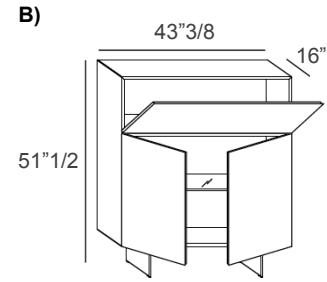

Inside Shelves: Tempered Glass.

Materia

Dimensions

- A) 29"1/4W x 16" x 58"3/4H
- B) 43"3/4W x 16" x 51"1/2H
- C) 51"W x 16" x 58"3/4H
- D) 58"1/4W x 16" x 58"3/4H
- E) 58"1/4W x 16" x 66"H

Version 1

Version 2