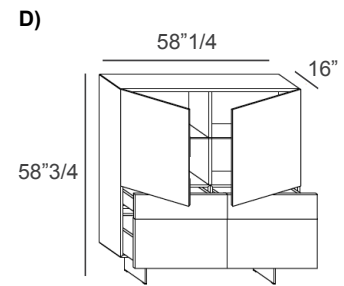

Materia

Dimensions

- A) 29"1/4W x 16" x 58"3/4H
- B) 43"3/4W x 16" x 51"1/2H
- C) 51"W x 16" x 58"3/4H
- D) 58"1/4W x 16" x 58"3/4H
- E) 58"1/4W x 16" x 66"H

Version 7