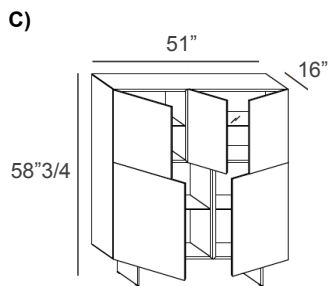

Materia

Dimensions

- A) 29"1/4W x 16" x 58"3/4H
- B) 43"3/4W x 16" x 51"1/2H
- C) 51"W x 16" x 58"3/4H
- D) 58"1/4W x 16" x 58"3/4H
- E) 58"1/4W x 16" x 66"H

Version 6