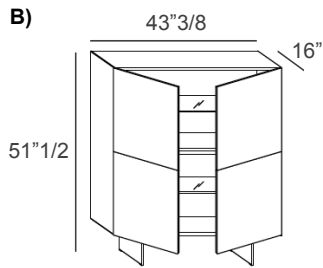

Materia

Dimensions

- A) 29"1/4W x 16" x 58"3/4H
- B) 43"3/4W x 16" x 51"1/2H
- C) 51"W x 16" x 58"3/4H
- D) 58"1/4W x 16" x 58"3/4H
- E) 58"1/4W x 16" x 66"H

Version 4