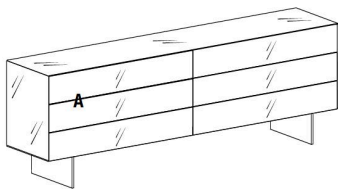

Materia

Dimensions

- A) 36"5/8W x 16"D x 29"3/4H
- B) 43"3/4W x 16"D x 29"3/4H
- C) 58"1/4W x 16"D x 29"3/4H
- D) 72"3/4W x 16"D x 29"3/4H
- E) 87"1/4W x 16"D x 29"3/4H
- F) 36"5/8W x 20"D x 29"3/4H
- G) 43"3/4W x 20"D x 29"3/4H
- H) 58"1/4W x 20"D x 29"3/4H
- I) 72"3/4W x 20"D x 29"3/4H
- J) 87"1/4W x 20"D x 29"3/4H

Code references

Version 1 - Size A: Cod. 106109 - 106109C
Version 1 - Size B: Cod. 106101 - 106101C
Version 1 - Size C: Cod. 106102 - 106102C
Version 1 - Size D: Cod. 106103 - 106103C
Version 1 - Size E: Cod. 106104 - 106104C
Version 1 - Size F: Cod. 106110 - 106110C
Version 1 - Size G: Cod. 106105 - 106105C
Version 1 - Size H: Cod. 106106 - 106106C
Version 1 - Size I: Cod. 106107 - 106107C
Version 1 - Size J: Cod. 106108 - 106108C

Version 2 - Size C: Cod. 106301 - 106301C
Version 2 - Size D: Cod. 106302 - 106302C
Version 2 - Size E: Cod. 106303 - 106303C
Version 2 - Size H: Cod. 106304 - 106304C
Version 2 - Size I: Cod. 106305 - 106305C
Version 2 - Size J: Cod. 106306 - 106306C

Version 1