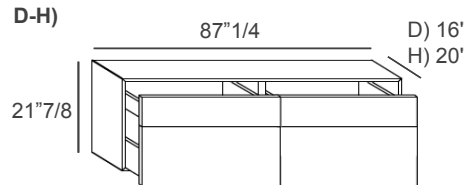

Materia

Dimensions

- A) 43"3/4W x 16"D x 21"7/8H
- B) 58"1/4W x 16"D x 21"7/8H
- C) 72"3/4W x 16"D x 21"7/8H
- D) 87"1/4W x 16"D x 21"7/8H
- E) 43"3/4W x 20"D x 21"7/8H
- F) 58"1/4W x 20"D x 21"7/8H
- G) 72"3/4W x 20"D x 21"7/8H
- H) 87"1/4W x 20"D x 21"7/8H

Version 3

Optional LED lighting on the bottom part of the dresser

Dresser-width strip.

3000°K - Clip fastening - Control with wall switch.

With or without power unit: 80 W - 110V - At least one light required

-Not set up for cables to pass through).

Not available for "D" and "H" sizes.