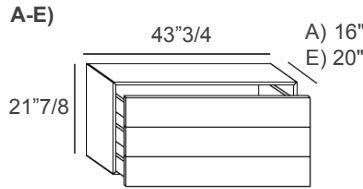

Version 1 & 2