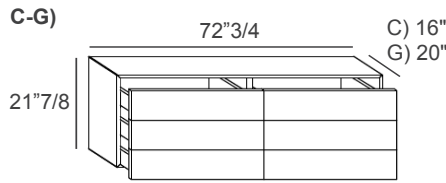

Version 1 & 2