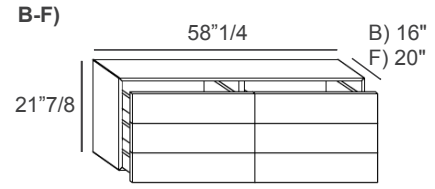

Version 1 & 2