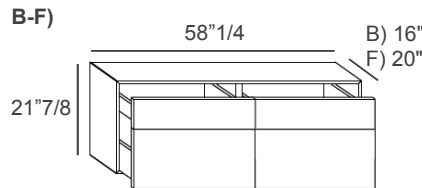

Materia

Dimensions

- A) 43"3/4W x 16"D x 21"7/8H
- B) 58"1/4W x 16"D x 21"7/8H
- C) 72"3/4W x 16"D x 21"7/8H
- D) 87"1/4W x 16"D x 21"7/8H
- E) 43"3/4W x 20"D x 21"7/8H
- F) 58"1/4W x 20"D x 21"7/8H
- G) 72"3/4W x 20"D x 21"7/8H
- H) 87"1/4W x 20"D x 21"7/8H

Version 3

Optional LED lighting on the bottom part of the dresser

Dresser-width strip.

3000°K - Clip fastening - Control with wall switch.

With or without power unit: 80 W - 110V - At least one light required

-Not set up for cables to pass through).

Not available for "D" and "H" sizes.