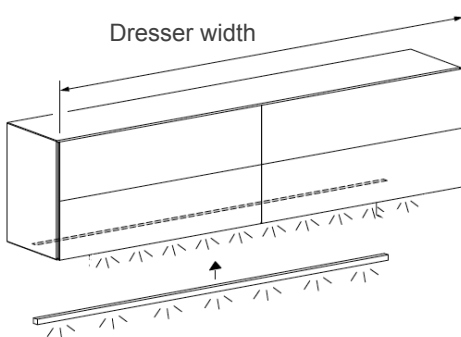

Fronts with push-pull opening. Available optional LED lighting on the bottom.

Made in Italy.

Finishes & Materials

Top, Structure and Fronts: Polished and Matt Glass or XGlass.

Materia

Dimensions

- A) 43"3/4W x 16"D x 21"7/8H
- B) 58"1/4W x 16"D x 21"7/8H
- C) 72"3/4W x 16"D x 21"7/8H
- D) 87"1/4W x 16"D x 21"7/8H
- E) 43"3/4W x 20"D x 21"7/8H
- F) 58"1/4W x 20"D x 21"7/8H
- G) 72"3/4W x 20"D x 21"7/8H
- H) 87"1/4W x 20"D x 21"7/8H

Version 3

Version 3

Optional LED lighting on the bottom part of the dresser

Dresser-width strip.

3000°K - Clip fastening - Control with wall switch.

With or without power unit: 80 W - 110V - At least one light required