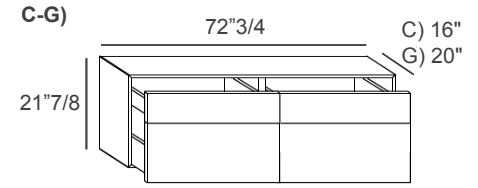

Materia

Dimensions

- A) 43"3/4W x 16"D x 21"7/8H
- B) 58"1/4W x 16"D x 21"7/8H
- C) 72"3/4W x 16"D x 21"7/8H
- D) 87"1/4W x 16"D x 21"7/8H
- E) 43"3/4W x 20"D x 21"7/8H
- F) 58"1/4W x 20"D x 21"7/8H
- G) 72"3/4W x 20"D x 21"7/8H
- H) 87"1/4W x 20"D x 21"7/8H

Version 3

Optional LED lighting on the bottom part of the dresser

Dresser-width strip.

3000°K - Clip fastening - Control with wall switch.

With or without power unit: 80 W - 110V - At least one light required

-Not set up for cables to pass through).

Not available for "D" and "H" sizes.