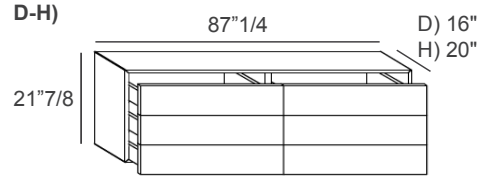

Version 1 & 2