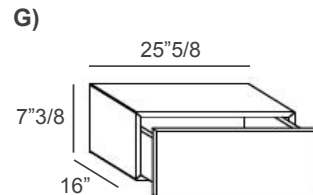

Made in Italy.

Finishes and Materials

Top: Polished and Matt Glass or XGlass.

Structure & Fronts: Polished and Matt Glass/XGlass or Aqua Matt Glass/XGlass.

Materia

Dimensions

One drawer:

- A) 14"3/4W x 16"D x 5"5/8H - Cod. 107006 - 107006C
- B) 18"3/8W x 16"D x 5"5/8H - Cod. 107007 - 107007C
- C) 22"W x 16"D x 5"5/8H - Cod. 107008 - 107008C
- D) 14"3/4W x 16"D x 7"3/8H - Cod. 107004 - 107004C
- E) 18"3/8W x 16"D x 7"3/8H - Cod. 107005 - 107005C
- F) 22"W x 16"D x 7"3/8H - Cod. 107001 - 107001C
- G) 25"5/8W x 16"D x 7"3/8H - Cod. 107002 - 107002C
- H) 29"1/4W x 16"D x 7"3/8H - Cod. 107003 - 107003C
- I) 22"W x 16"D x 11"H - Cod. 107011 - 107011C
- J) 29"1/4W x 16"D x 11"H - Cod. 107013 - 107013C

Two drawers:

- K) 18"3/8W x 16"D x 14"5/8H - Cod. 107104 - 107104C
- L) 22"W x 16"D x 14"5/8H - Cod. 107101 - 107101C
- M) 25"5/8W x 16"D x 14"5/8H - Cod. 107102 - 107102C
- N) 29"1/4W x 16"D x 14"5/8H - Cod. 107103 - 107103C

Optional glass bottoms for drawer inside
- available for 25"5/8 and 29"1/4 width.