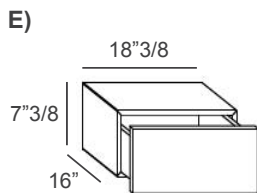

Made in Italy.

Finishes and Materials

Top: Polished and Matt Glass or XGlass.

Structure & Fronts: Polished and Matt Glass/XGlass or Aqua Matt Glass/XGlass.

Materia

Dimensions

One drawer:

- A) 14"3/4W x 16"D x 5"5/8H - Cod. 107006 - 107006C
- B) 18"3/8W x 16"D x 5"5/8H - Cod. 107007 - 107007C
- C) 22"W x 16"D x 5"5/8H - Cod. 107008 - 107008C
- D) 14"3/4W x 16"D x 7"3/8H - Cod. 107004 - 107004C
- E) 18"3/8W x 16"D x 7"3/8H - Cod. 107005 - 107005C
- F) 22"W x 16"D x 7"3/8H - Cod. 107001 - 107001C
- G) 25"5/8W x 16"D x 7"3/8H - Cod. 107002 - 107002C
- H) 29"1/4W x 16"D x 7"3/8H - Cod. 107003 - 107003C
- I) 22"W x 16"D x 11"H - Cod. 107011 - 107011C
- J) 29"1/4W x 16"D x 11"H - Cod. 107013 - 107013C

Two drawers:

- K) 18"3/8W x 16"D x 14"5/8H - Cod. 107104 - 107104C
- L) 22"W x 16"D x 14"5/8H - Cod. 107101 - 107101C
- M) 25"5/8W x 16"D x 14"5/8H - Cod. 107102 - 107102C
- N) 29"1/4W x 16"D x 14"5/8H - Cod. 107103 - 107103C

Optional glass bottoms for drawer inside
- available for 25"5/8 and 29"1/4 width.