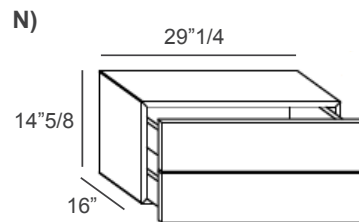

Made in Italy.

Finishes and Materials

Top: Polished and Matt Glass or XGlass.

Structure & Fronts: Polished and Matt Glass/XGlass or Aqua Matt Glass/XGlass.

Materia

Dimensions

One drawer:

- A) 14"3/4W x 16"D x 5"5/8H - Cod. 107006 - 107006C
- B) 18"3/8W x 16"D x 5"5/8H - Cod. 107007 - 107007C
- C) 22"W x 16"D x 5"5/8H - Cod. 107008 - 107008C
- D) 14"3/4W x 16"D x 7"3/8H - Cod. 107004 - 107004C
- E) 18"3/8W x 16"D x 7"3/8H - Cod. 107005 - 107005C
- F) 22"W x 16"D x 7"3/8H - Cod. 107001 - 107001C
- G) 25"5/8W x 16"D x 7"3/8H - Cod. 107002 - 107002C
- H) 29"1/4W x 16"D x 7"3/8H - Cod. 107003 - 107003C
- I) 22"W x 16"D x 11"H - Cod. 107011 - 107011C
- J) 29"1/4W x 16"D x 11"H - Cod. 107013 - 107013C

Two drawers:

- K) 18"3/8W x 16"D x 14"5/8H - Cod. 107104 - 107104C
- L) 22"W x 16"D x 14"5/8H - Cod. 107101 - 107101C
- M) 25"5/8W x 16"D x 14"5/8H - Cod. 107102 - 107102C
- N) 29"1/4W x 16"D x 14"5/8H - Cod. 107103 - 107103C

Optional glass bottoms for drawer inside
- available for 25"5/8 and 29"1/4 width.