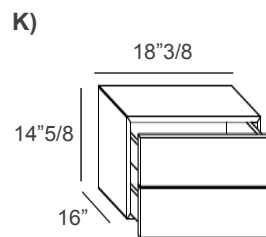

Made in Italy.

Finishes and Materials

Top: Polished and Matt Glass or XGlass.

Structure & Fronts: Polished and Matt Glass/XGlass or Aqua Matt Glass/XGlass.

Materia

Dimensions

One drawer:

- A) 14"3/4W x 16"D x 5"5/8H - Cod. 107006 - 107006C
- B) 18"3/8W x 16"D x 5"5/8H - Cod. 107007 - 107007C
- C) 22"W x 16"D x 5"5/8H - Cod. 107008 - 107008C
- D) 14"3/4W x 16"D x 7"3/8H - Cod. 107004 - 107004C
- E) 18"3/8W x 16"D x 7"3/8H - Cod. 107005 - 107005C
- F) 22"W x 16"D x 7"3/8H - Cod. 107001 - 107001C
- G) 25"5/8W x 16"D x 7"3/8H - Cod. 107002 - 107002C
- H) 29"1/4W x 16"D x 7"3/8H - Cod. 107003 - 107003C
- I) 22"W x 16"D x 11"H - Cod. 107011 - 107011C
- J) 29"1/4W x 16"D x 11"H - Cod. 107013 - 107013C

Two drawers:

- K) 18"3/8W x 16"D x 14"5/8H - Cod. 107104 - 107104C
- L) 22"W x 16"D x 14"5/8H - Cod. 107101 - 107101C
- M) 25"5/8W x 16"D x 14"5/8H - Cod. 107102 - 107102C
- N) 29"1/4W x 16"D x 14"5/8H - Cod. 107103 - 107103C

Optional glass bottoms for drawer inside
- available for 25"5/8 and 29"1/4 width.