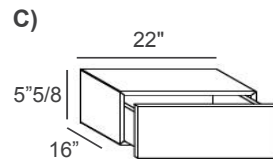

Made in Italy.

Finishes and Materials

Top: Polished and Matt Glass or XGlass.

Structure & Fronts: Polished and Matt Glass/XGlass or Aqua Matt Glass/XGlass.

Materia

Dimensions

One drawer:

- A) 14"3/4W x 16"D x 5"5/8H - Cod. 107006 - 107006C
- B) 18"3/8W x 16"D x 5"5/8H - Cod. 107007 - 107007C
- C) 22"W x 16"D x 5"5/8H - Cod. 107008 - 107008C
- D) 14"3/4W x 16"D x 7"3/8H - Cod. 107004 - 107004C
- E) 18"3/8W x 16"D x 7"3/8H - Cod. 107005 - 107005C
- F) 22"W x 16"D x 7"3/8H - Cod. 107001 - 107001C
- G) 25"5/8W x 16"D x 7"3/8H - Cod. 107002 - 107002C
- H) 29"1/4W x 16"D x 7"3/8H - Cod. 107003 - 107003C
- I) 22"W x 16"D x 11"H - Cod. 107011 - 107011C
- J) 29"1/4W x 16"D x 11"H - Cod. 107013 - 107013C

Two drawers:

- K) 18"3/8W x 16"D x 14"5/8H - Cod. 107104 - 107104C
- L) 22"W x 16"D x 14"5/8H - Cod. 107101 - 107101C
- M) 25"5/8W x 16"D x 14"5/8H - Cod. 107102 - 107102C
- N) 29"1/4W x 16"D x 14"5/8H - Cod. 107103 - 107103C

Optional glass bottoms for drawer inside
- available for 25"5/8 and 29"1/4 width.