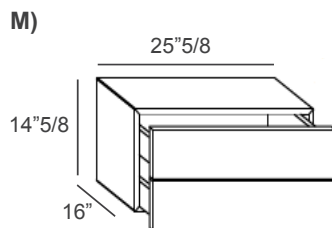

Made in Italy.

Finishes and Materials

Top: Polished and Matt Glass or XGlass.

Structure & Fronts: Polished and Matt Glass/XGlass or Aqua Matt Glass/XGlass.

Materia

Dimensions

One drawer:

- A) 14"3/4W x 16"D x 5"5/8H - Cod. 107006 - 107006C
- B) 18"3/8W x 16"D x 5"5/8H - Cod. 107007 - 107007C
- C) 22"W x 16"D x 5"5/8H - Cod. 107008 - 107008C
- D) 14"3/4W x 16"D x 7"3/8H - Cod. 107004 - 107004C
- E) 18"3/8W x 16"D x 7"3/8H - Cod. 107005 - 107005C
- F) 22"W x 16"D x 7"3/8H - Cod. 107001 - 107001C
- G) 25"5/8W x 16"D x 7"3/8H - Cod. 107002 - 107002C
- H) 29"1/4W x 16"D x 7"3/8H - Cod. 107003 - 107003C
- I) 22"W x 16"D x 11"H - Cod. 107011 - 107011C
- J) 29"1/4W x 16"D x 11"H - Cod. 107013 - 107013C

Two drawers:

- K) 18"3/8W x 16"D x 14"5/8H - Cod. 107104 - 107104C
- L) 22"W x 16"D x 14"5/8H - Cod. 107101 - 107101C
- M) 25"5/8W x 16"D x 14"5/8H - Cod. 107102 - 107102C
- N) 29"1/4W x 16"D x 14"5/8H - Cod. 107103 - 107103C

Optional glass bottoms for drawer inside
- available for 25"5/8 and 29"1/4 width.