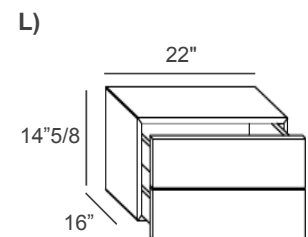

Made in Italy.

Finishes and Materials

Top: Polished and Matt Glass or XGlass.

Structure & Fronts: Polished and Matt Glass/XGlass or Aqua Matt Glass/XGlass.

Materia

Dimensions

One drawer:

- A) 14"3/4W x 16"D x 5"5/8H - Cod. 107006 - 107006C
- B) 18"3/8W x 16"D x 5"5/8H - Cod. 107007 - 107007C
- C) 22"W x 16"D x 5"5/8H - Cod. 107008 - 107008C
- D) 14"3/4W x 16"D x 7"3/8H - Cod. 107004 - 107004C
- E) 18"3/8W x 16"D x 7"3/8H - Cod. 107005 - 107005C
- F) 22"W x 16"D x 7"3/8H - Cod. 107001 - 107001C
- G) 25"5/8W x 16"D x 7"3/8H - Cod. 107002 - 107002C
- H) 29"1/4W x 16"D x 7"3/8H - Cod. 107003 - 107003C
- I) 22"W x 16"D x 11"H - Cod. 107011 - 107011C
- J) 29"1/4W x 16"D x 11"H - Cod. 107013 - 107013C

Two drawers:

- K) 18"3/8W x 16"D x 14"5/8H - Cod. 107104 - 107104C
- L) 22"W x 16"D x 14"5/8H - Cod. 107101 - 107101C
- M) 25"5/8W x 16"D x 14"5/8H - Cod. 107102 - 107102C
- N) 29"1/4W x 16"D x 14"5/8H - Cod. 107103 - 107103C

Optional glass bottoms for drawer inside
- available for 25"5/8 and 29"1/4 width.