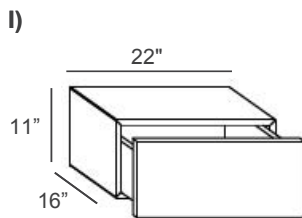

Made in Italy.

Finishes and Materials

Top: Polished and Matt Glass or XGlass.

Structure & Fronts: Polished and Matt Glass/XGlass or Aqua Matt Glass/XGlass.

Materia

Dimensions

One drawer:

- A) 14"3/4W x 16"D x 5"5/8H - Cod. 107006 - 107006C
- B) 18"3/8W x 16"D x 5"5/8H - Cod. 107007 - 107007C
- C) 22"W x 16"D x 5"5/8H - Cod. 107008 - 107008C
- D) 14"3/4W x 16"D x 7"3/8H - Cod. 107004 - 107004C
- E) 18"3/8W x 16"D x 7"3/8H - Cod. 107005 - 107005C
- F) 22"W x 16"D x 7"3/8H - Cod. 107001 - 107001C
- G) 25"5/8W x 16"D x 7"3/8H - Cod. 107002 - 107002C
- H) 29"1/4W x 16"D x 7"3/8H - Cod. 107003 - 107003C
- I) 22"W x 16"D x 11"H - Cod. 107011 - 107011C
- J) 29"1/4W x 16"D x 11"H - Cod. 107013 - 107013C

Two drawers:

- K) 18"3/8W x 16"D x 14"5/8H - Cod. 107104 - 107104C
- L) 22"W x 16"D x 14"5/8H - Cod. 107101 - 107101C
- M) 25"5/8W x 16"D x 14"5/8H - Cod. 107102 - 107102C
- N) 29"1/4W x 16"D x 14"5/8H - Cod. 107103 - 107103C

Optional glass bottoms for drawer inside
- available for 25"5/8 and 29"1/4 width.