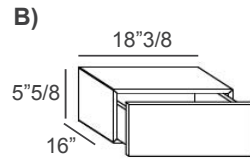

Made in Italy.

Finishes and Materials

Top: Polished and Matt Glass or XGlass.

Structure & Fronts: Polished and Matt Glass/XGlass or Aqua Matt Glass/XGlass.

Materia

Dimensions

One drawer:

- A) 14"3/4W x 16"D x 5"5/8H - Cod. 107006 - 107006C
- B) 18"3/8W x 16"D x 5"5/8H - Cod. 107007 - 107007C
- C) 22"W x 16"D x 5"5/8H - Cod. 107008 - 107008C
- D) 14"3/4W x 16"D x 7"3/8H - Cod. 107004 - 107004C
- E) 18"3/8W x 16"D x 7"3/8H - Cod. 107005 - 107005C
- F) 22"W x 16"D x 7"3/8H - Cod. 107001 - 107001C
- G) 25"5/8W x 16"D x 7"3/8H - Cod. 107002 - 107002C
- H) 29"1/4W x 16"D x 7"3/8H - Cod. 107003 - 107003C
- I) 22"W x 16"D x 11"H - Cod. 107011 - 107011C
- J) 29"1/4W x 16"D x 11"H - Cod. 107013 - 107013C

Two drawers:

- K) 18"3/8W x 16"D x 14"5/8H - Cod. 107104 - 107104C
- L) 22"W x 16"D x 14"5/8H - Cod. 107101 - 107101C
- M) 25"5/8W x 16"D x 14"5/8H - Cod. 107102 - 107102C
- N) 29"1/4W x 16"D x 14"5/8H - Cod. 107103 - 107103C

Optional glass bottoms for drawer inside
- available for 25"5/8 and 29"1/4 width.