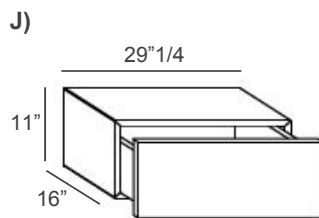

Made in Italy.

Finishes and Materials

Top: Polished and Matt Glass or XGlass.

Structure & Fronts: Polished and Matt Glass/XGlass or Aqua Matt Glass/XGlass.

Materia

Dimensions

One drawer:

- A) 14"3/4W x 16"D x 5"5/8H - Cod. 107006 - 107006C
- B) 18"3/8W x 16"D x 5"5/8H - Cod. 107007 - 107007C
- C) 22"W x 16"D x 5"5/8H - Cod. 107008 - 107008C
- D) 14"3/4W x 16"D x 7"3/8H - Cod. 107004 - 107004C
- E) 18"3/8W x 16"D x 7"3/8H - Cod. 107005 - 107005C
- F) 22"W x 16"D x 7"3/8H - Cod. 107001 - 107001C
- G) 25"5/8W x 16"D x 7"3/8H - Cod. 107002 - 107002C
- H) 29"1/4W x 16"D x 7"3/8H - Cod. 107003 - 107003C
- I) 22"W x 16"D x 11"H - Cod. 107011 - 107011C
- J) 29"1/4W x 16"D x 11"H - Cod. 107013 - 107013C

Two drawers:

- K) 18"3/8W x 16"D x 14"5/8H - Cod. 107104 - 107104C
- L) 22"W x 16"D x 14"5/8H - Cod. 107101 - 107101C
- M) 25"5/8W x 16"D x 14"5/8H - Cod. 107102 - 107102C
- N) 29"1/4W x 16"D x 14"5/8H - Cod. 107103 - 107103C

Optional glass bottoms for drawer inside
- available for 25"5/8 and 29"1/4 width.