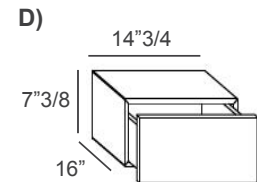

Made in Italy.

Finishes and Materials

Top: Polished and Matt Glass or XGlass.

Structure & Fronts: Polished and Matt Glass/XGlass or Aqua Matt Glass/XGlass.

Materia

Dimensions

One drawer:

- A) 14"3/4W x 16"D x 5"5/8H - Cod. 107006 - 107006C
- B) 18"3/8W x 16"D x 5"5/8H - Cod. 107007 - 107007C
- C) 22"W x 16"D x 5"5/8H - Cod. 107008 - 107008C
- D) 14"3/4W x 16"D x 7"3/8H - Cod. 107004 - 107004C
- E) 18"3/8W x 16"D x 7"3/8H - Cod. 107005 - 107005C
- F) 22"W x 16"D x 7"3/8H - Cod. 107001 - 107001C
- G) 25"5/8W x 16"D x 7"3/8H - Cod. 107002 - 107002C
- H) 29"1/4W x 16"D x 7"3/8H - Cod. 107003 - 107003C
- I) 22"W x 16"D x 11"H - Cod. 107011 - 107011C
- J) 29"1/4W x 16"D x 11"H - Cod. 107013 - 107013C

Two drawers:

- K) 18"3/8W x 16"D x 14"5/8H - Cod. 107104 - 107104C
- L) 22"W x 16"D x 14"5/8H - Cod. 107101 - 107101C
- M) 25"5/8W x 16"D x 14"5/8H - Cod. 107102 - 107102C
- N) 29"1/4W x 16"D x 14"5/8H - Cod. 107103 - 107103C

Optional glass bottoms for drawer inside
- available for 25"5/8 and 29"1/4 width.