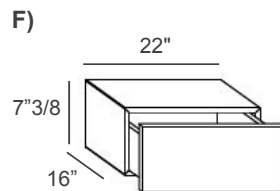

Made in Italy.

Finishes and Materials

Top: Polished and Matt Glass or XGlass.

Structure & Fronts: Polished and Matt Glass/XGlass or Aqua Matt Glass/XGlass.

Materia

Dimensions

One drawer:

- A) 14"3/4W x 16"D x 5"5/8H - Cod. 107006 - 107006C
- B) 18"3/8W x 16"D x 5"5/8H - Cod. 107007 - 107007C
- C) 22"W x 16"D x 5"5/8H - Cod. 107008 - 107008C
- D) 14"3/4W x 16"D x 7"3/8H - Cod. 107004 - 107004C
- E) 18"3/8W x 16"D x 7"3/8H - Cod. 107005 - 107005C
- F) 22"W x 16"D x 7"3/8H - Cod. 107001 - 107001C
- G) 25"5/8W x 16"D x 7"3/8H - Cod. 107002 - 107002C
- H) 29"1/4W x 16"D x 7"3/8H - Cod. 107003 - 107003C
- I) 22"W x 16"D x 11"H - Cod. 107011 - 107011C
- J) 29"1/4W x 16"D x 11"H - Cod. 107013 - 107013C

Two drawers:

- K) 18"3/8W x 16"D x 14"5/8H - Cod. 107104 - 107104C
- L) 22"W x 16"D x 14"5/8H - Cod. 107101 - 107101C
- M) 25"5/8W x 16"D x 14"5/8H - Cod. 107102 - 107102C
- N) 29"1/4W x 16"D x 14"5/8H - Cod. 107103 - 107103C

Optional glass bottoms for drawer inside
- available for 25"5/8 and 29"1/4 width.