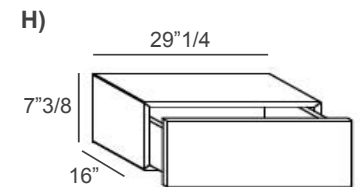

Made in Italy.

Finishes and Materials

Top: Polished and Matt Glass or XGlass.

Structure & Fronts: Polished and Matt Glass/XGlass or Aqua Matt Glass/XGlass.

Materia

Dimensions

One drawer:

- A) 14"3/4W x 16"D x 5"5/8H - Cod. 107006 - 107006C
- B) 18"3/8W x 16"D x 5"5/8H - Cod. 107007 - 107007C
- C) 22"W x 16"D x 5"5/8H - Cod. 107008 - 107008C
- D) 14"3/4W x 16"D x 7"3/8H - Cod. 107004 - 107004C
- E) 18"3/8W x 16"D x 7"3/8H - Cod. 107005 - 107005C
- F) 22"W x 16"D x 7"3/8H - Cod. 107001 - 107001C
- G) 25"5/8W x 16"D x 7"3/8H - Cod. 107002 - 107002C
- H) 29"1/4W x 16"D x 7"3/8H - Cod. 107003 - 107003C
- I) 22"W x 16"D x 11"H - Cod. 107011 - 107011C
- J) 29"1/4W x 16"D x 11"H - Cod. 107013 - 107013C

Two drawers:

- K) 18"3/8W x 16"D x 14"5/8H - Cod. 107104 - 107104C
- L) 22"W x 16"D x 14"5/8H - Cod. 107101 - 107101C
- M) 25"5/8W x 16"D x 14"5/8H - Cod. 107102 - 107102C
- N) 29"1/4W x 16"D x 14"5/8H - Cod. 107103 - 107103C

Optional glass bottoms for drawer inside
- available for 25"5/8 and 29"1/4 width.