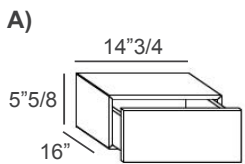

Made in Italy.

Finishes and Materials

Top: Polished and Matt Glass or XGlass.

Structure & Fronts: Polished and Matt Glass/XGlass or Aqua Matt Glass/XGlass.

Materia

Dimensions

One drawer:

- A) 14"3/4W x 16"D x 5"5/8H - Cod. 107006 - 107006C
- B) 18"3/8W x 16"D x 5"5/8H - Cod. 107007 - 107007C
- C) 22"W x 16"D x 5"5/8H - Cod. 107008 - 107008C
- D) 14"3/4W x 16"D x 7"3/8H - Cod. 107004 - 107004C
- E) 18"3/8W x 16"D x 7"3/8H - Cod. 107005 - 107005C
- F) 22"W x 16"D x 7"3/8H - Cod. 107001 - 107001C
- G) 25"5/8W x 16"D x 7"3/8H - Cod. 107002 - 107002C
- H) 29"1/4W x 16"D x 7"3/8H - Cod. 107003 - 107003C
- I) 22"W x 16"D x 11"H - Cod. 107011 - 107011C
- J) 29"1/4W x 16"D x 11"H - Cod. 107013 - 107013C

Two drawers:

- K) 18"3/8W x 16"D x 14"5/8H - Cod. 107104 - 107104C
- L) 22"W x 16"D x 14"5/8H - Cod. 107101 - 107101C
- M) 25"5/8W x 16"D x 14"5/8H - Cod. 107102 - 107102C
- N) 29"1/4W x 16"D x 14"5/8H - Cod. 107103 - 107103C

Optional glass bottoms for drawer inside
- available for 25"5/8 and 29"1/4 width.