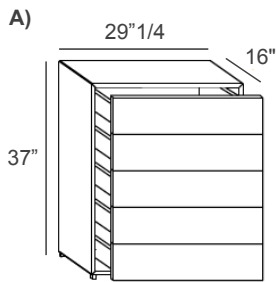

Version 2
A) Polished/Matt Glass or XGlass.