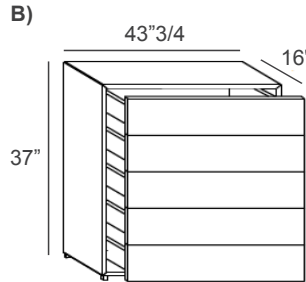

Version 2
A) Polished/Matt Glass or XGlass.