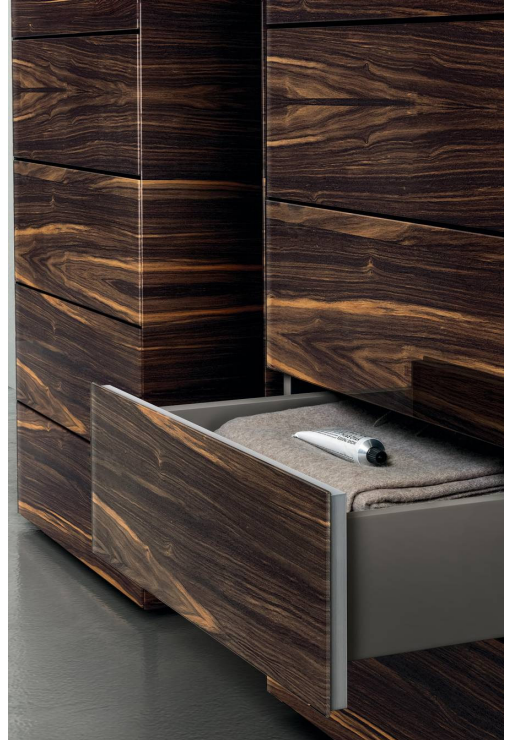

Materia

Design: Daniele Lago

Description

Functional bedroom storage units furnish any type of bedroom with style. An elegant, continuous grain and pattern embellish the surfaces of the Materia modern dressers with wood, marble, metal or fabric printed onto glass using the revolutionary XGlass technology. A single block-worked volume is clothed in precious materials that, thanks to the mentioned XGlass technology, provide continuity of exciting grain and pattern, enhancing its monolithic effect. Materia dressers can be wall-mounted, making the spaces easy to clean and creating a sense of levity in the bedroom. The fronts feature push-pull openings.

It provides versatile customization options, offering a single-color version, or a two-color version—available only when the structure is in Aqua Glass or XGlass—that allows the sides and fronts to feature a different finish from the top.

Made in Italy.

Finishes & Materials

Top: Polished and Matt Glass or XGlass.

Sides and Fronts: Polished and Matt Glass/XGlass or Aqua Matt Glass/XGlass.

Materia

Dimensions

- A) 29"1/4W x 16"D x 37"H - Cod. 106501
- B) 43"3/4W x 16"D x 37"H - Cod. 106502
- C) 58"1/4W x 16"D x 37"H - Cod. 106503
- D) 29"1/4W x 16"D x 44"1/4H - Cod. 106601 - 106601C
- E) 43"3/4W x 16"D x 44"1/4H - Cod. 106602 - 106602C