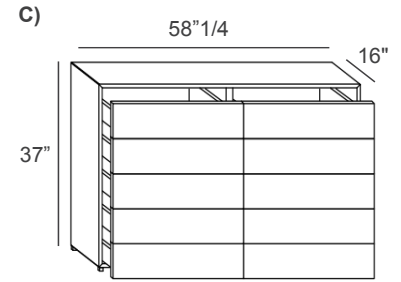

Materia

Dimensions

- A) 29"1/4W x 16"D x 37"H - Cod. 106501
- B) 43"3/4W x 16"D x 37"H - Cod. 106502
- C) 58"1/4W x 16"D x 37"H - Cod. 106503
- D) 29"1/4W x 16"D x 44"1/4H - Cod. 106601 - 106601C
- E) 43"3/4W x 16"D x 44"1/4H - Cod. 106602 - 106602C