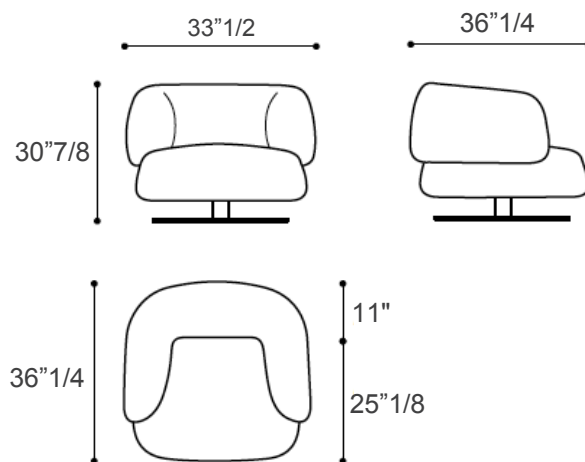

## *Description*

Generous volumes and pleasing shapes: Zeppelin is a dynamic lounge chair with an ergonomic build, offering a feeling of absolute comfort for your living area.

The Zeppelin lounge chair's full-bodied forms hug and adapt to your body, and generous padding creates an indulgent feeling of comfort.

## *Dimensions*

33"1/2W x 36"1/4D x 30"7/8H