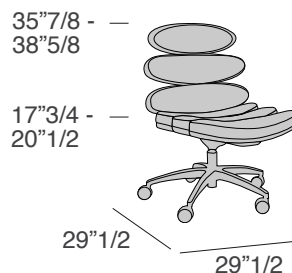

### Description

Office chair, conceived for high-end working space, equipped with a shiny swivel 5-spoke base on castors which adapt to all kinds of flooring, and gas height adjustment. Components: birch shaped wood and steel frame. Non-deformable foam rubber upholsteries with dacron covering. Each Italian handmade Mascheroni product is marked with a plate engraved with the brand "Mascheroni srl Made in Italy" which certifies its authenticity.

### Dimensions

29"1/2W x 29"1/2D x 35"7/8 - 38"5/8H

Seat width: 24"

Seat depth: 20"7/8

-  Non-deformable rubber foam upholstery with Dacron covering
-  Revolving
-  Height adjustment
-  Position adjustment
-  Birch shaped wood