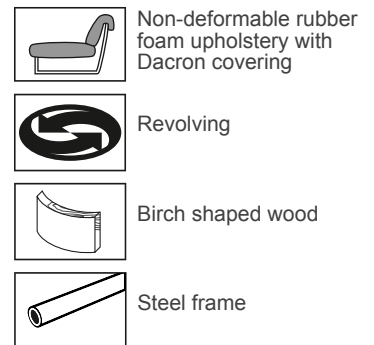

Airone Relax

Description

This leather swivel lounge chair offers great comfort combining with its footrest. Characterized by original oval shapes both for seat and back padded with crushproof foam rubber. Structure: steel frame and birch shaped wood. Available in natural leathers of "Mascheroni Leather Colour System" collection. Each Italian handmade Mascheroni product is marked with a plate engraved with the brand "Mascheroni srl Made in Italy" which certifies its authenticity.

Dimensions

A: 32"5/8W x 35"3/8D x 44"H

B: 28"3/4W x 31"7/8D x 30"3/8H

Seat width: 24"

Seat depth: 20"1/2

Footrest

24"3/4W x 24"3/4D x 15"3/4H

Seat width: 20"

Seat depth: 20"7/8