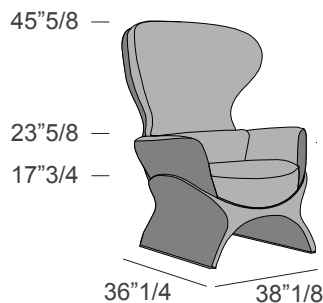

### Description

Barbablu is a contemporary lounge chair. Its singular individuality is perfectly expressed in the innovative design of the base upholstered in leather. With its large and inviting back Barbablu celebrates the harmony between design and comfort by expressing a formal elegance, thanks to its perfect proportions. Swivel version on steel base is also available. Each Italian handmade Mascheroni product is marked with a plate engraved with the brand "Mascheroni srl Made in Italy" which certifies its authenticity.

### Dimensions

38"1/8W x 36"1/4D x 45"5/8H

Seat depth: 22"3/8

Seat width: 21"5/8

Solid wood

Elastic belts

Non-deformable rubber foam upholstery with Dacron covering

Non-deformable rubber foam cushions (soft-medium-hard) with Dacron covering