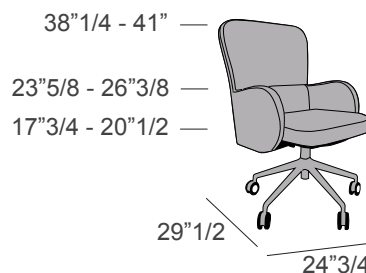

Brera

Description

Latest generation office armchair designed to be a very competitive office seating while keeping the well-known quality of the Mascheroni brand. Distinguished for its great comfort and simple style, basic features that make it able to be easily introduced in any environment, whether private or contract. Equipped with rotating castors and gas height adjustment. Each Italian handmade Mascheroni product is marked with a plate engraved with the brand "Mascheroni srl Made in Italy" which certifies its authenticity.

Dimensions

24"3/4W x 29"1/2D x 38"1/8 - 41"H

Seat width: 19"5/8

Seat depth: 18"7/8

- 
Non-deformable rubber foam upholstery with Dacron covering
- 
Non-deformable rubber foam cushions (soft-medium-hard) with Dacron covering
- 
Revolving
- 
Height adjustment
- 
Birch shaped wood
- 
Syncro mechanism