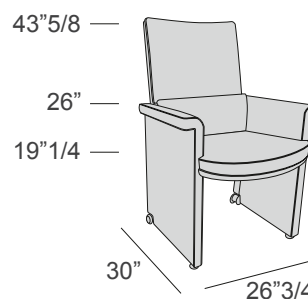

Cult V

Description

Leather armchair which can be easily moved through two small posterior castors. Created to be part of meeting and conference rooms. Overall wood structure: curved birch wood – Padding: crushproof foam rubber. Available in all natural leathers of “Mascheroni Leather Colour System” collection. Each Italian handmade Mascheroni product is marked with a plate engraved with the brand "Mascheroni srl Made in Italy" which certifies its authenticity.

Dimensions

26"3/4W x 30"D x 43"5/8H

Seat depth: 18"7/8

Non-deformable rubber foam upholstery with Dacron covering

Birch shaped wood