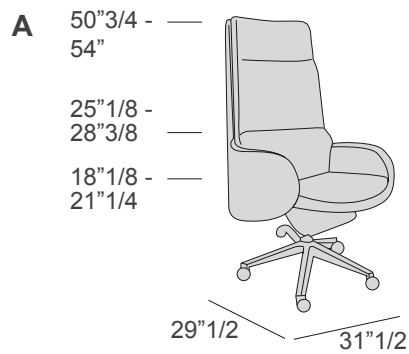

Excellence

Description

High and mid-backrest leather armchair, part of the luxury Excellence office collection. The adjustable back and seat gives users complete control over their seating. Gas height adjustment by pushing the lever of the gas spindle. Free and locking synchron position. It is made up mostly of solid wood and birch shaped wood. The 5-spoke base with castors is available in steel. Padding: non-deformable foam rubber. Available in all natural leathers of "Mascheroni leather colour system" collection. Each Italian handmade Mascheroni product is marked with a plate engraved with the brand "Mascheroni srl Made in Italy" which certifies its authenticity.

Excellence

Dimensions

A: 31"1/2W x 29"1/2D x 50"3/4 - 54"H

Seat depth: 20"7/8

B: 30"W x 26"3/8D x 44"1/2 - 47"1/4H

Seat depth: 20"