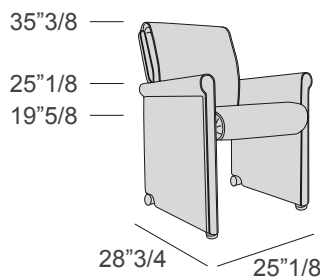

G25 V

Description

A sober geometrical armchair of small dimensions, designed to represent meeting and executive office. Two frontal feet and two back castors. Solid massive wood structure and non-deformable foam rubber padding with dacron covering. Available in all natural leathers of "Mascheroni Leather Colour System" collection. Each Italian handmade Mascheroni product is marked with a plate engraved with the brand "Mascheroni srl Made in Italy" which certifies its authenticity.

Dimensions

25"1/8W x 28"3/4D x 35"3/8H

Seat depth: 18"7/8

Solid wood

Non-deformable rubber foam upholstery with Dacron covering