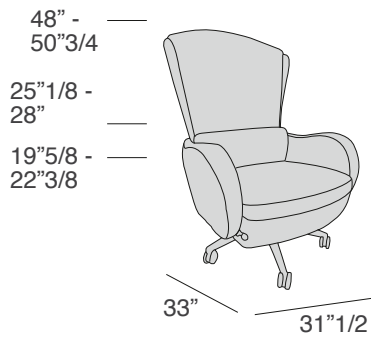

I.E.D.

Description

High backrest and mid-backrest armchair, available with steel 5-spoke swivel base with castors. Syncro-mechanism and gas height adjustment. Birch shaped wood structure and non-deformable foam rubber padding with dacron covering. Available in all natural leathers of "Mascheroni Leather Colour Sytem" collection. Each Italian handmade Mascheroni product is marked with a plate engraved with the brand "Mascheroni srl Made in Italy" which certifies its authenticity.

I.E.D.

Dimensions

A: 31"1/2W x 33"D x 48" - 50"3/4H

Seat width: 22"7/8

Seat depth: 20"7/8

A

B: 30"5/8W x 33"D x 43"1/4 - 46"H

Seat width: 22"

Seat depth: 20"

B