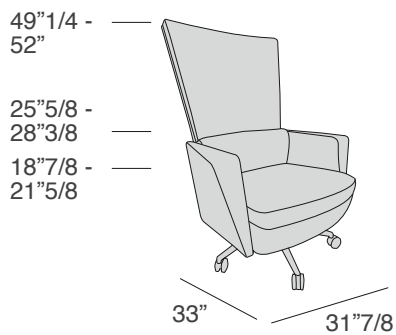

Kronos

Description

Executive high backrest and mid-backrest armchair. Whether for an office or the privacy of your own home, Kronos gives the interior an elegant and stylish touch. 5-spoke steel swivel base with castors suitable for each kind of floor. It is possible to regulate the armchair's height by pulling the lever under the seat. Made with birch shaped wood and available in all genuine leathers of "Mascheroni Leather Colour Sytem" collection. Each Italian handmade Mascheroni product is marked with a plate engraved with the brand "Mascheroni srl Made in Italy" which certifies its authenticity.

Kronos

Dimensions

A: 31"7/8W x 33"D x 49"1/4 - 52"H

Seat width: 22"3/8

Seat depth: 21"5/8

A

B: 30"3/8W x 32"5/8D x 41" - 43"5/8H

Seat width: 22"

Seat depth: 21"1/4

B

Non-deformable rubber foam upholstery with Dacron covering

Revolving

Height adjustment

Birch shaped wood

Syncro mechanism