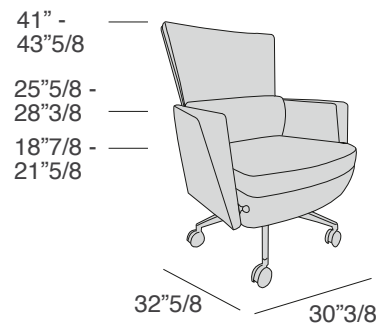

Kronos

Description

Executive high backrest and mid-backrest armchair. Whether for an office or the privacy of your own home, Kronos gives the interior an elegant and stylish touch. 5-spoke steel swivel base with castors suitable for each kind of floor. It is possible to regulate the armchair's height by pulling the lever under the seat. Made with birch shaped wood and available in all genuine leathers of "Mascheroni Leather Colour Sytem" collection. Each Italian handmade Mascheroni product is marked with a plate engraved with the brand "Mascheroni srl Made in Italy" which certifies its authenticity.

Kronos

Dimensions

A: 31"7/8W x 33"D x 49"1/4 - 52"H

Seat width: 22"3/8

Seat depth: 21"5/8

A

B: 30"3/8W x 32"5/8D x 41" - 43"5/8H

Seat width: 22"

Seat depth: 21"1/4

B

Non-deformable rubber foam upholstery with Dacron covering

Revolving

Height adjustment

Birch shaped wood

Syncro mechanism