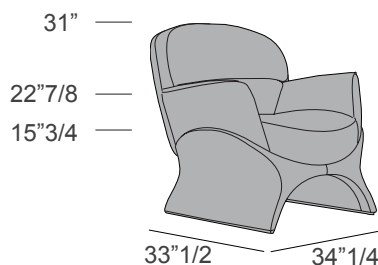

## La Goccia

### Description

This collection expresses the happy convergence between the inclination to experiment the use of the curved geometries with haute couture, basics feature of Mascheroni lifestyle. The result comes in strongly dynamic shapes: a monoblock which contains back, seat and armrest sculpted from a single block of material. Despite its scenic presence, the project was design for the home and it required a careful analysis of the dimensions in addition to a specific study of the leather covering that enhance its sculptural appearance. Each Italian handmade Mascheroni product is marked with a plate engraved with the brand "Mascheroni srl Made in Italy" which certifies its authenticity.

### Dimensions

34"1/4W x 33"1/2D x 31"H  
 Seat width: 21"1/4

Non-deformable rubber foam upholstery with Dacron covering

Non-deformable rubber foam cushions (soft-medium-hard) with Dacron covering.

Birch shaped wood