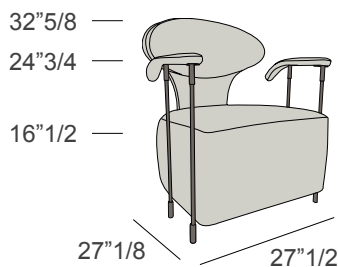

Magicabula

Description

Magicabula is a drawn stroke, a game of curves, an object on which to be comfortable but without indulging in unrefined poses. Once seated, the height of the armrests makes it impossible not to assume a regal attitude, as would a king or emperor on his throne. It has small dimensions and a fine visible steel structure black powder-coated lightly balanced on precious brass feet. The seat the back and armrest upholstered in leather give an elegant touch that is well suited to this precious armchair. Each Italian handmade Mascheroni product is marked with a plate engraved with the brand "Mascheroni srl Made in Italy" which certifies its authenticity.

Dimensions

27"1/2W x 27"1/8D x 32"5/8H

Seat depth: 23"1/4

Seat width: 23"5/8

Non-deformable rubber foam upholstery with Dacron covering

Birch shaped wood

Steel frame