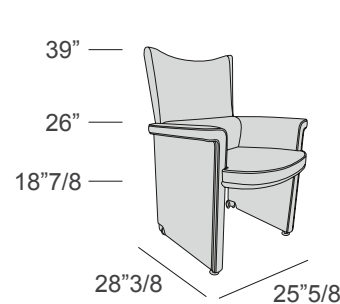

### *Description*

Leather armchair with birch shaped wood structure and non-deformable foam rubber padding. The armchair has two front feet and two back castors which allow the armchair to be moved easily. Available in all natural leathers of "Mascheroni leather colour system" collection. Each Italian handmade Mascheroni product is marked with a plate engraved with the brand "Mascheroni srl Made in Italy" which certifies its authenticity.

### *Dimensions*

25"5/8W x 28"3/8D x 39"H

Seat depth: 19"5/8

Non-deformable  
rubber foam  
upholstery with  
Dacron covering

Birch shaped wood