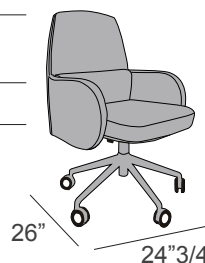

Dimensions

24"3/4W x 26"D x 37"3/8 - 40"1/8H

Seat width: 19"5/8

Seat depth: 19"5/8

37"3/8 - 40"1/8 —

23"5/8 - 26"3/8 —

17"3/4 - 20"1/2 —

Non-deformable rubber foam upholstery with Dacron covering

Non-deformable rubber foam cushions (soft-medium-hard) with Dacron covering

Revolving

Height adjustment

Birch shaped wood

Syncro mechanism