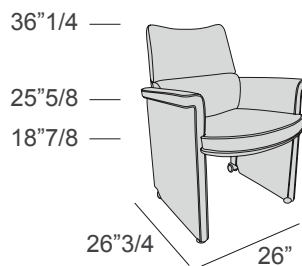

Tripla A V

Description

Leather armchair with two frontal feet and two back small castors which allow the chair to be easily moved. Made of curved birch wood. Inside padding: crushproof foam rubber. Available in all natural leathers of "Mascheroni Leather Colour System" collection. Each Italian handmade Mascheroni product is marked with a plate engraved with the brand "Mascheroni srl Made in Italy" which certifies its authenticity.

Dimensions

26"W x 26"3/4D x 36"1/4H

Seat depth: 19"5/8

Non-deformable rubber foam upholstery with Dacron covering

Birch shaped wood