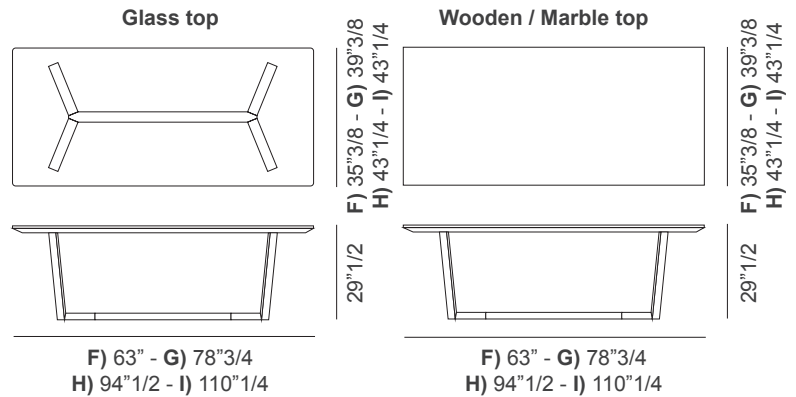

Aliante

Design: Studio Tecnico Pacini & Cappellini

Description

Fixed table where the workmanship of the legs, which play with the base in a lively game of geometries, enhances the texture of the wood and creates a harmonious contrast with the top. Structure in solid ash and top in wood veneered ash (1"1/8 th.), in tempered glass (3/8" th. or 1/2" th.) with electro welded supports or in polished natural marble (3/4"th.).

On request, only for tables with round top, Lazy Susan is available in lacquered glass, in wood veneered canaletto walnut or in polished natural marble. Made in Italy.

Aliante

Dimensions

Round top:

- A) Ø47"1/4 x 29"1/2H
- B) Ø55"1/8 x 29"1/2H
- C) Ø63" x 29"1/2H
- D) Ø70"7/8 x 29"1/2H
- E) Ø78"3/4 x 29"1/2H

Rectangular top:

- F) 63"W x 35"3/8D x 29"1/2H
- G) 78"3/4W x 39"3/8D x 29"1/2H
- H) 94"1/2W x 43"1/4D x 29"1/2H
- I) 110"1/4W x 43"1/4D x 29"1/2H

Barrel top:

- J) 63"W x 35"3/8D x 29"1/2H
- K) 78"3/4W x 39"3/8D x 29"1/2H
- L) 94"1/2W x 43"1/4D x 29"1/2H
- M) 110"1/4W x 43"1/4D x 29"1/2H