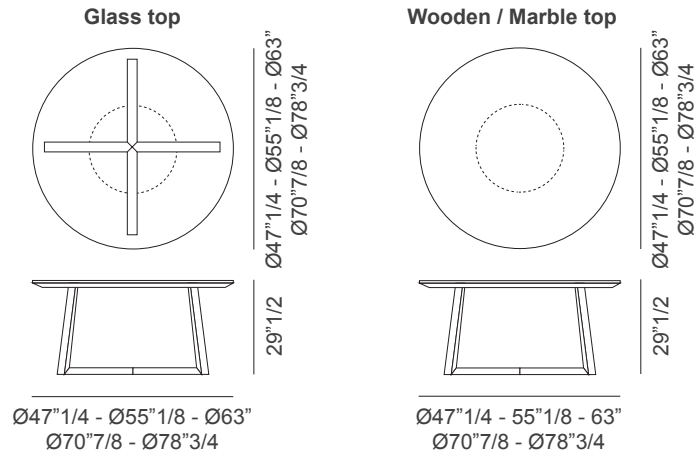

Aliante

Design: Studio Tecnico Pacini & Cappellini

Description

Fixed table where the workmanship of the legs, which play with the base in a lively game of geometries, enhances the texture of the wood and creates a harmonious contrast with the top. Structure in solid ash and top in wood veneered ash (1"1/8 th.), in tempered glass (3/8" th. or 1/2" th.) with electro welded supports or in polished natural marble (3/4"th.).

On request, only for tables with round top, Lazy Susan is available in lacquered glass, in wood veneered canaletto walnut or in polished natural marble. Made in Italy.

Aliante

Dimensions

Round top:

- A) Ø47"1/4 x 29"1/2H
- B) Ø55"1/8 x 29"1/2H
- C) Ø63" x 29"1/2H
- D) Ø70"7/8 x 29"1/2H
- E) Ø78"3/4 x 29"1/2H

Rectangular top:

- F) 63"W x 35"3/8D x 29"1/2H
- G) 78"3/4W x 39"3/8D x 29"1/2H
- H) 94"1/2W x 43"1/4D x 29"1/2H
- I) 110"1/4W x 43"1/4D x 29"1/2H

Barrel top:

- J) 63"W x 35"3/8D x 29"1/2H
- K) 78"3/4W x 39"3/8D x 29"1/2H
- L) 94"1/2W x 43"1/4D x 29"1/2H
- M) 110"1/4W x 43"1/4D x 29"1/2H