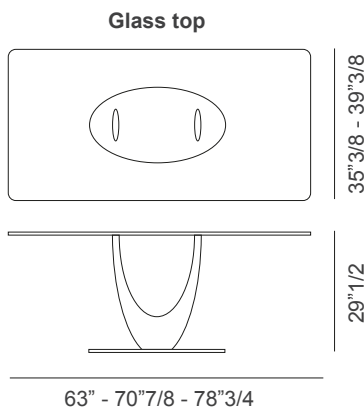

Axis

Design: Stefano Bigi

Description

Fixed table that combines elegance with solidity, aware of being the protagonist of the rooms in which it is placed. Structure in wood, base in chromed or in titanium painted metal and the top is offered in veneered wood (1"1/8 th.), in tempered glass (3/8" th. or 1/2" th.) with electro welded supports or in polished natural marble (3/4"th.). Made in Italy.

Axis

Dimensions

Round top:

- A) Ø47"1/4 x 29"1/2H
- B) Ø55"1/8 x 29"1/2H
- C) Ø63" x 29"1/2H

Rectangular top:

- D) 63"W x 35"3/8D x 29"1/2H
- E) 70"7/8W x 39"3/8D x 29"1/2H
- F) 78"3/4W x 39"3/8D x 29"1/2H

Barrel top:

- G) 63"W x 35"3/8D x 29"1/2H
- H) 70"7/8W x 39"3/8D x 29"1/2H
- I) 78"3/4W x 39"3/8D x 29"1/2H

Wooden / Marble top

Wooden / Marble top

Wooden / Marble top