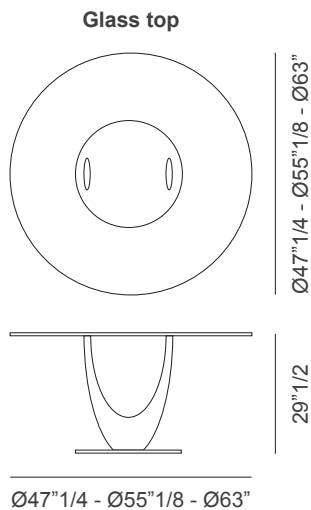

Axis

Design: Stefano Bigi

Description

Fixed table that combines elegance with solidity, aware of being the protagonist of the rooms in which it is placed. Structure in wood, base in chromed or in titanium painted metal and the top is offered in veneered wood (1"1/8 th.), in tempered glass (3/8" th. or 1/2" th.) with electro welded supports or in polished natural marble (3/4"th.). Made in Italy.

Axis

Dimensions

Round top:

- A) Ø47"1/4 x 29"1/2H
- B) Ø55"1/8 x 29"1/2H
- C) Ø63" x 29"1/2H

Rectangular top:

- D) 63"W x 35"3/8D x 29"1/2H
- E) 70"7/8W x 39"3/8D x 29"1/2H
- F) 78"3/4W x 39"3/8D x 29"1/2H

Barrel top:

- G) 63"W x 35"3/8D x 29"1/2H
- H) 70"7/8W x 39"3/8D x 29"1/2H
- I) 78"3/4W x 39"3/8D x 29"1/2H

Wooden / Marble top

Wooden / Marble top

Wooden / Marble top