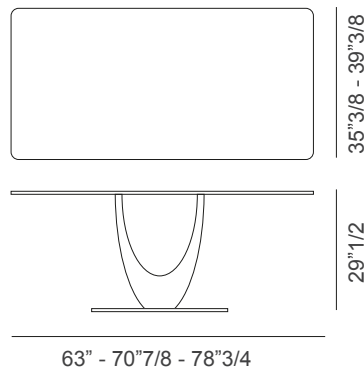

Axis

Dimensions

Round top:

- A) Ø47"1/4 x 29"1/2H
- B) Ø55"1/8 x 29"1/2H
- C) Ø63" x 29"1/2H

Rectangular top:

- D) 63"W x 35"3/8D x 29"1/2H
- E) 70"7/8W x 39"3/8D x 29"1/2H
- F) 78"3/4W x 39"3/8D x 29"1/2H

Barrel top:

- G) 63"W x 35"3/8D x 29"1/2H
- H) 70"7/8W x 39"3/8D x 29"1/2H
- I) 78"3/4W x 39"3/8D x 29"1/2H

Wooden / Marble top

Wooden / Marble top

Wooden / Marble top