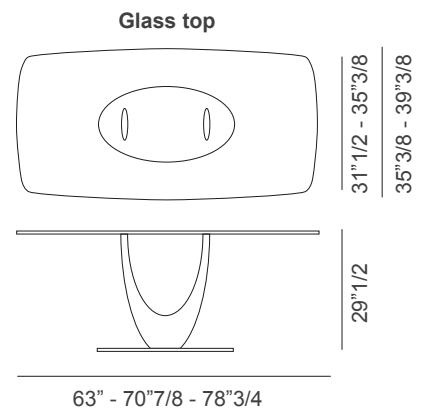

Axis

Design: Stefano Bigi

Description

Fixed table that combines elegance with solidity, aware of being the protagonist of the rooms in which it is placed. Structure in wood, base in chromed or in titanium painted metal and the top is offered in veneered wood (1"1/8 th.), in tempered glass (3/8" th. or 1/2" th.) with electro welded supports or in polished natural marble (3/4"th.). Made in Italy.

Axis

Dimensions

Round top:

- A) Ø47"1/4 x 29"1/2H
- B) Ø55"1/8 x 29"1/2H
- C) Ø63" x 29"1/2H

Rectangular top:

- D) 63"W x 35"3/8D x 29"1/2H
- E) 70"7/8W x 39"3/8D x 29"1/2H
- F) 78"3/4W x 39"3/8D x 29"1/2H

Barrel top:

- G) 63"W x 35"3/8D x 29"1/2H
- H) 70"7/8W x 39"3/8D x 29"1/2H
- I) 78"3/4W x 39"3/8D x 29"1/2H

Wooden / Marble top

Wooden / Marble top

Wooden / Marble top