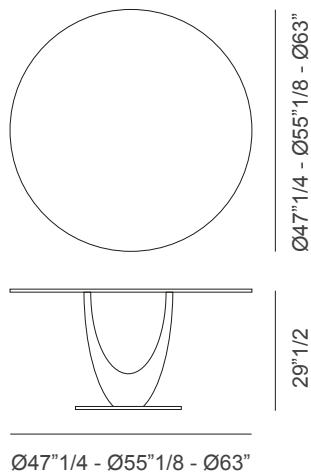

Axis

Design: Stefano Bigi

Description

Fixed table that combines elegance with solidity, aware of being the protagonist of the rooms in which it is placed. Structure in wood, base in chromed or in titanium painted metal and the top is offered in veneered wood (1"1/8 th.), in tempered glass (3/8" th. or 1/2" th.) with electro welded supports or in polished natural marble (3/4"th.). Made in Italy.

Axis

Dimensions

Round top:

- A) Ø47"1/4 x 29"1/2H
- B) Ø55"1/8 x 29"1/2H
- C) Ø63" x 29"1/2H

Rectangular top:

- D) 63"W x 35"3/8D x 29"1/2H
- E) 70"7/8W x 39"3/8D x 29"1/2H
- F) 78"3/4W x 39"3/8D x 29"1/2H

Barrel top:

- G) 63"W x 35"3/8D x 29"1/2H
- H) 70"7/8W x 39"3/8D x 29"1/2H
- I) 78"3/4W x 39"3/8D x 29"1/2H

Wooden / Marble top

Wooden / Marble top

Wooden / Marble top