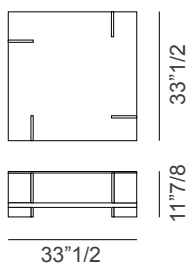

Corallo

Design: Fabio Rebosio

Description

Coffee table with square or rectangular shape. It features 2 shelves, the top and a lower shelf, separated by spacers integrated into the structure. The lower shelf can be used both as a practical container and as a display for ornaments, magazines or other decorative elements. Top in tempered glass. Lower shelf veneered ash, solid wood or lacquered. Polished aluminum details, veneered ash, solid wood or lacquered. Made in Italy.

Dimensions

Square A: 33"1/2W x 33"1/2D x 11"7/8H

Rectangular B: 47"1/4W x 25"5/8D x 11"7/8H

Square C: 47"1/4W x 47"1/4D x 11"7/8H

Rectangular D: 55"1/8W x 27"1/2D x 11"7/8H

Square A

Rectangular B

Square C

Rectangular D