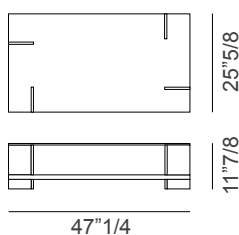

Corallo

Design: Fabio Rebosio

Description

Coffee table with square or rectangular shape. It features 2 shelves, the top and a lower shelf, separated by spacers integrated into the structure. The lower shelf can be used both as a practical container and as a display for ornaments, magazines or other decorative elements. Top in tempered glass. Lower shelf veneered ash, solid wood or lacquered. Polished aluminum details, veneered ash, solid wood or lacquered. Made in Italy.

Dimensions

Square A: 33"1/2W x 33"1/2D x 11"7/8H

Rectangular B: 47"1/4W x 25"5/8D x 11"7/8H

Square C: 47"1/4W x 47"1/4D x 11"7/8H

Rectangular D: 55"1/8W x 27"1/2D x 11"7/8H

Square A

Rectangular B

Square C

Rectangular D