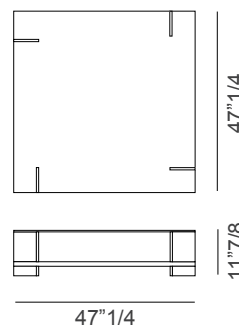

Corallo

Design: Fabio Rebosio

Description

Coffee table with square or rectangular shape. It features 2 shelves, the top and a lower shelf, separated by spacers integrated into the structure. The lower shelf can be used both as a practical container and as a display for ornaments, magazines or other decorative elements. Top in tempered glass. Lower shelf veneered ash, solid wood or lacquered. Polished aluminum details, veneered ash, solid wood or lacquered. Made in Italy.

Dimensions

Square A: 33"1/2W x 33"1/2D x 11"7/8H

Rectangular B: 47"1/4W x 25"5/8D x 11"7/8H

Square C: 47"1/4W x 47"1/4D x 11"7/8H

Rectangular D: 55"1/8W x 27"1/2D x 11"7/8H

Square A

Rectangular B

Square C

Rectangular D