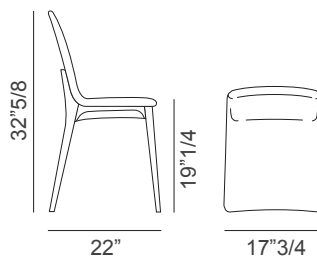

Ellen

Design: Studio Tecnico Pacini&Cappellini

Description

Chair characterized by its harmonious and enveloping lines. Structure in solid wood and curved padded shell and seat covered in fabric, eco-leather or leather. The structure accompanies the body in an embrace, comfortable and welcoming. Available with or without armrests. Made in Italy.

Dimensions

Chair: 17³/₄W x 22"D x 32⁵/₈H
SH: 19¹/₄

Armchair: 21⁵/₈W x 22"D x 32⁵/₈H
SH: 19¹/₄ | **AH:** 25⁵/₈

Chair

Armchair