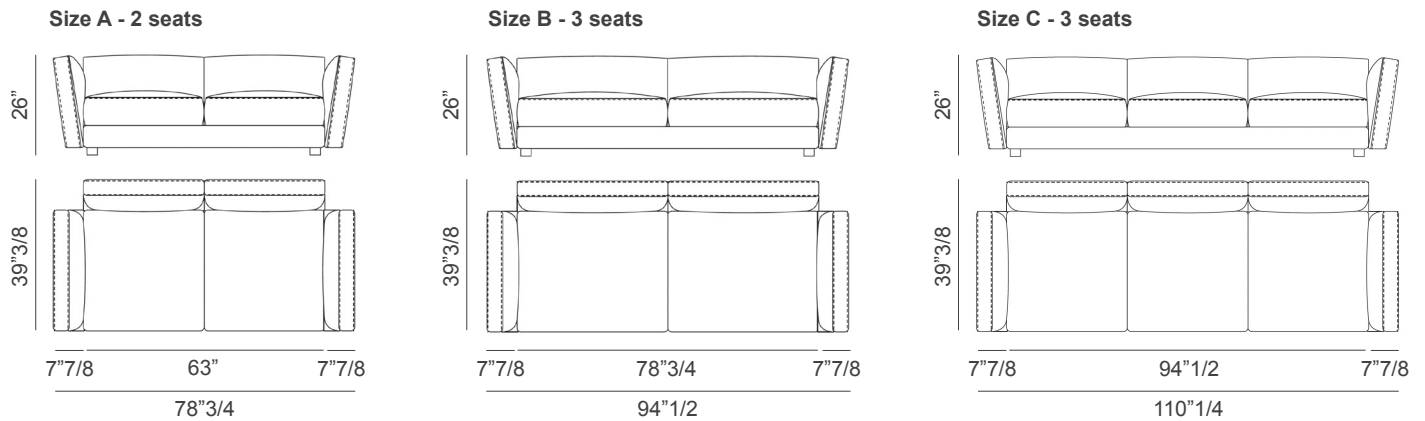

Ester

Design: Norberto Delfinetti

Description

Sofa with structure in wood upholstered in fabric or leather. The structural base is raised from the ground by wooden feet. The padded armrests are slightly inclined. High density polyurethane foam. Seat cushions filled with multi-density polyurethane foam and goose down. Backrest cushions filled with goose down. Fabric version removable. Made in Italy.

Ester

Dimensions

- A) 78"3/4W x 39"3/8D x 26"H
- B) 94"1/2W x 39"3/8D x 26"H
- C) 110"1/4W x 39"3/8D x 26"H

Optional cushions